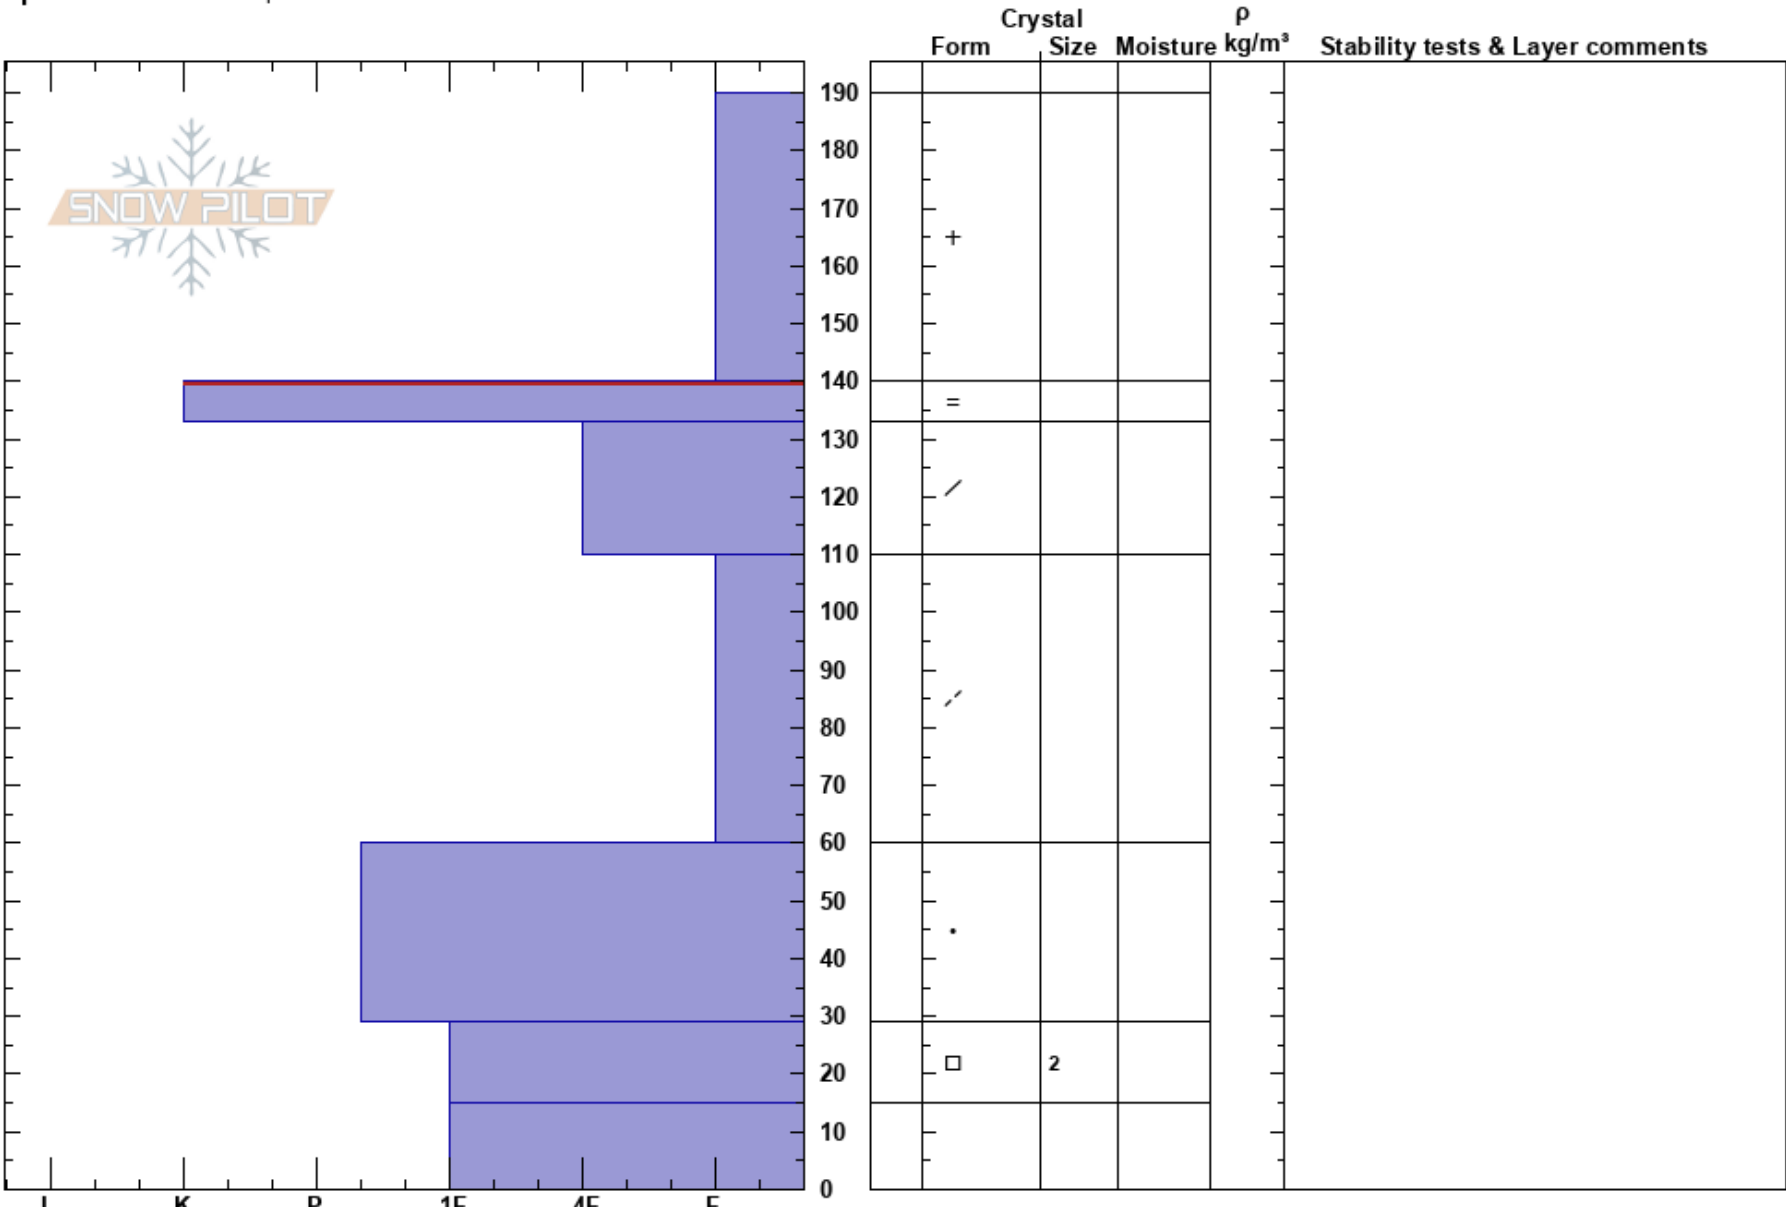

Paranoia booter
Teton Range
WY
Elevation: 8700 ft
Aspect: N
Specifics: We skied slope

Dave Miller
12/03/2017 - 10:00am
Co-ord:
Slope Angle: 45°
Wind Loading: yes

Stability:
Air Temperature: 20°F HS:190
Sky Cover: FEW PF:40 140-133cm:Problematic layer
Precipitation: NO
Wind: SW Moderate