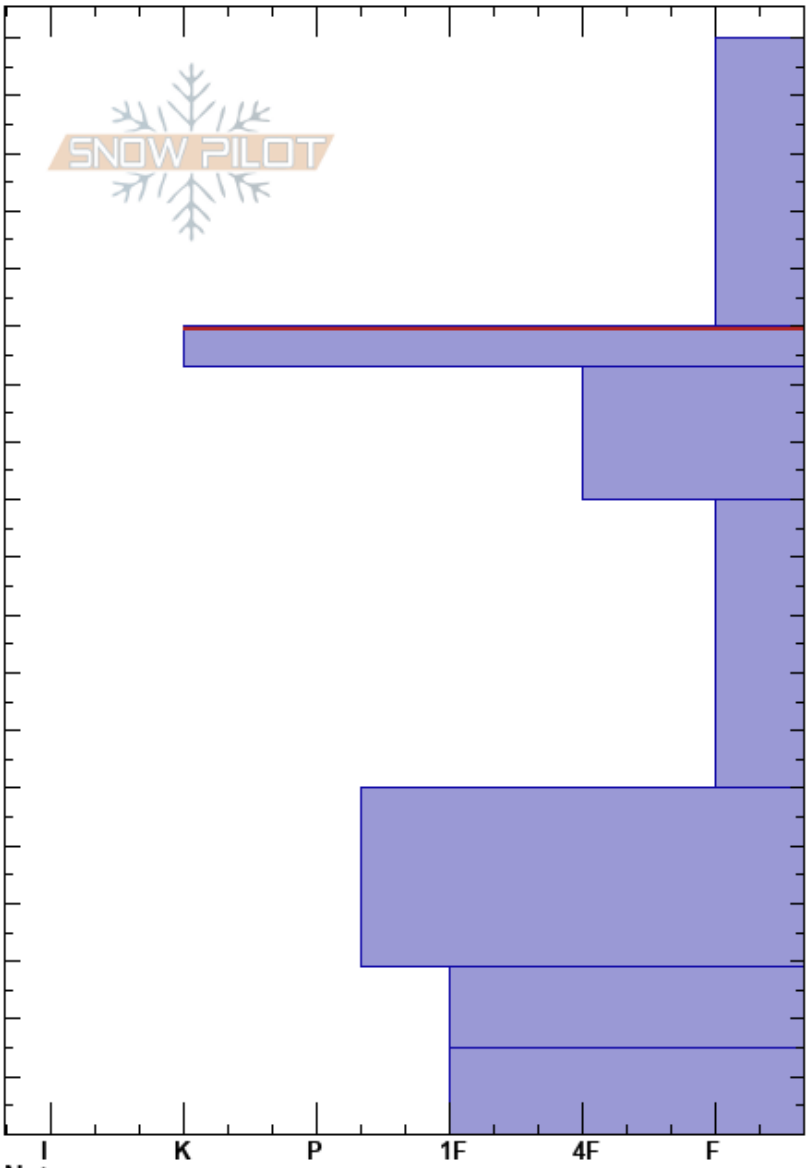

Paranoia booter
 Teton Range
 WY
Elevation: 8700 ft
Aspect: N
Specifics: We skied slope

Dave Miller
 12/03/2017 - 10:00am
Co-ord:
Slope Angle: 45°
Wind Loading: yes

Stability: **HS:**190 **Layer Notes:**
Air Temperature: 20°F **PF:**40 140-133cm:Problematic layer
Sky Cover: FEW
Precipitation: NO
Wind: SW Moderate

Crystal Form	Crystal Size	Moisture	ρ kg/m ³	Stability tests & Layer comments
	+			
	=			
	/			
	-			
	.			
	□	2		

Notes: