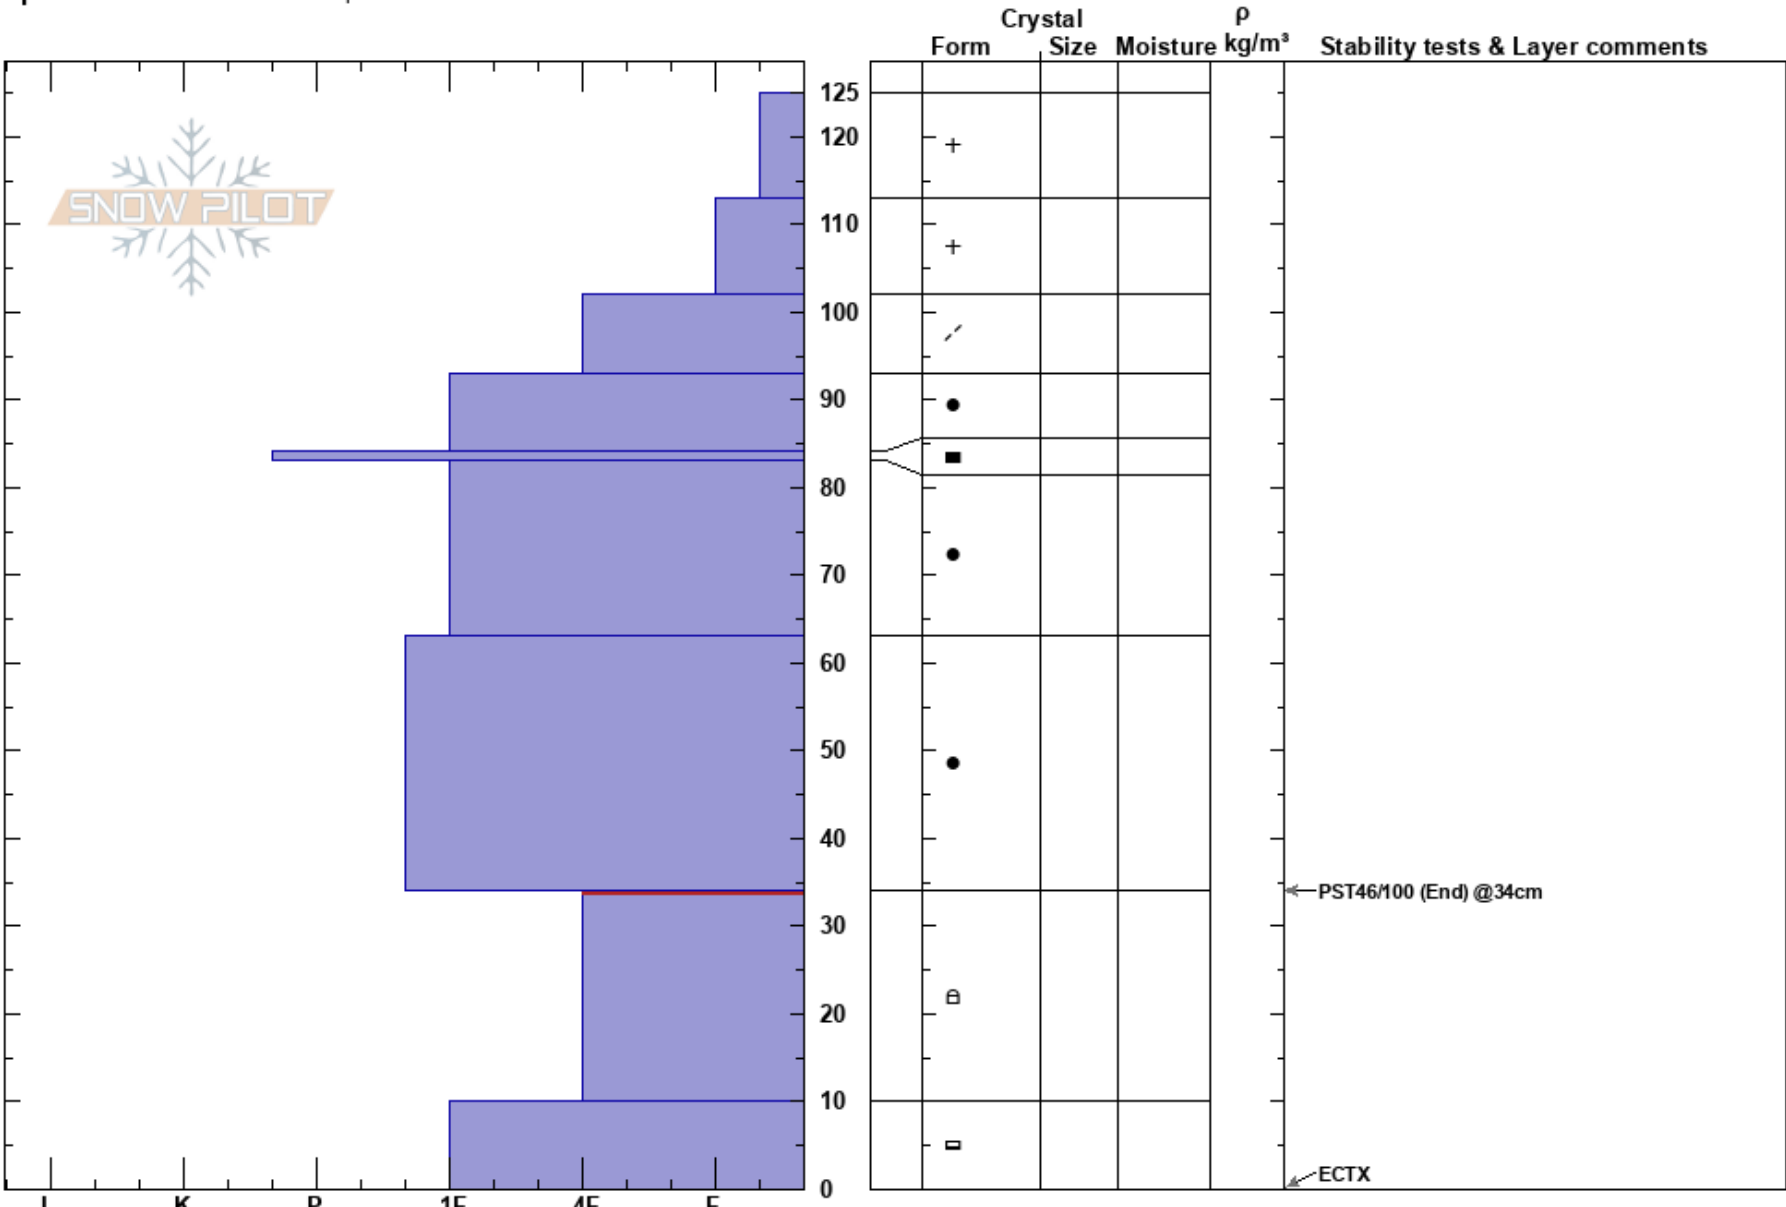

Teepee Basin NE  
 Madison Range-S  
 MT  
 Elevation: 9200 ft  
 Aspect: 10°  
 Specifics: We snowmobiled slope

Eric Knoff  
 12/06/2017 - 1:30pm  
 Co-ord:  
 Slope Angle: 13°  
 Wind Loading: no

Stability: Good HS:125  
 Air Temperature: -10°C Layer Notes:  
 Sky Cover: CLR 34-10cm:Problematic layer  
 Precipitation: NO  
 Wind: NW Light Breeze

Notes: CPST 34/100 end @ 34 cm's