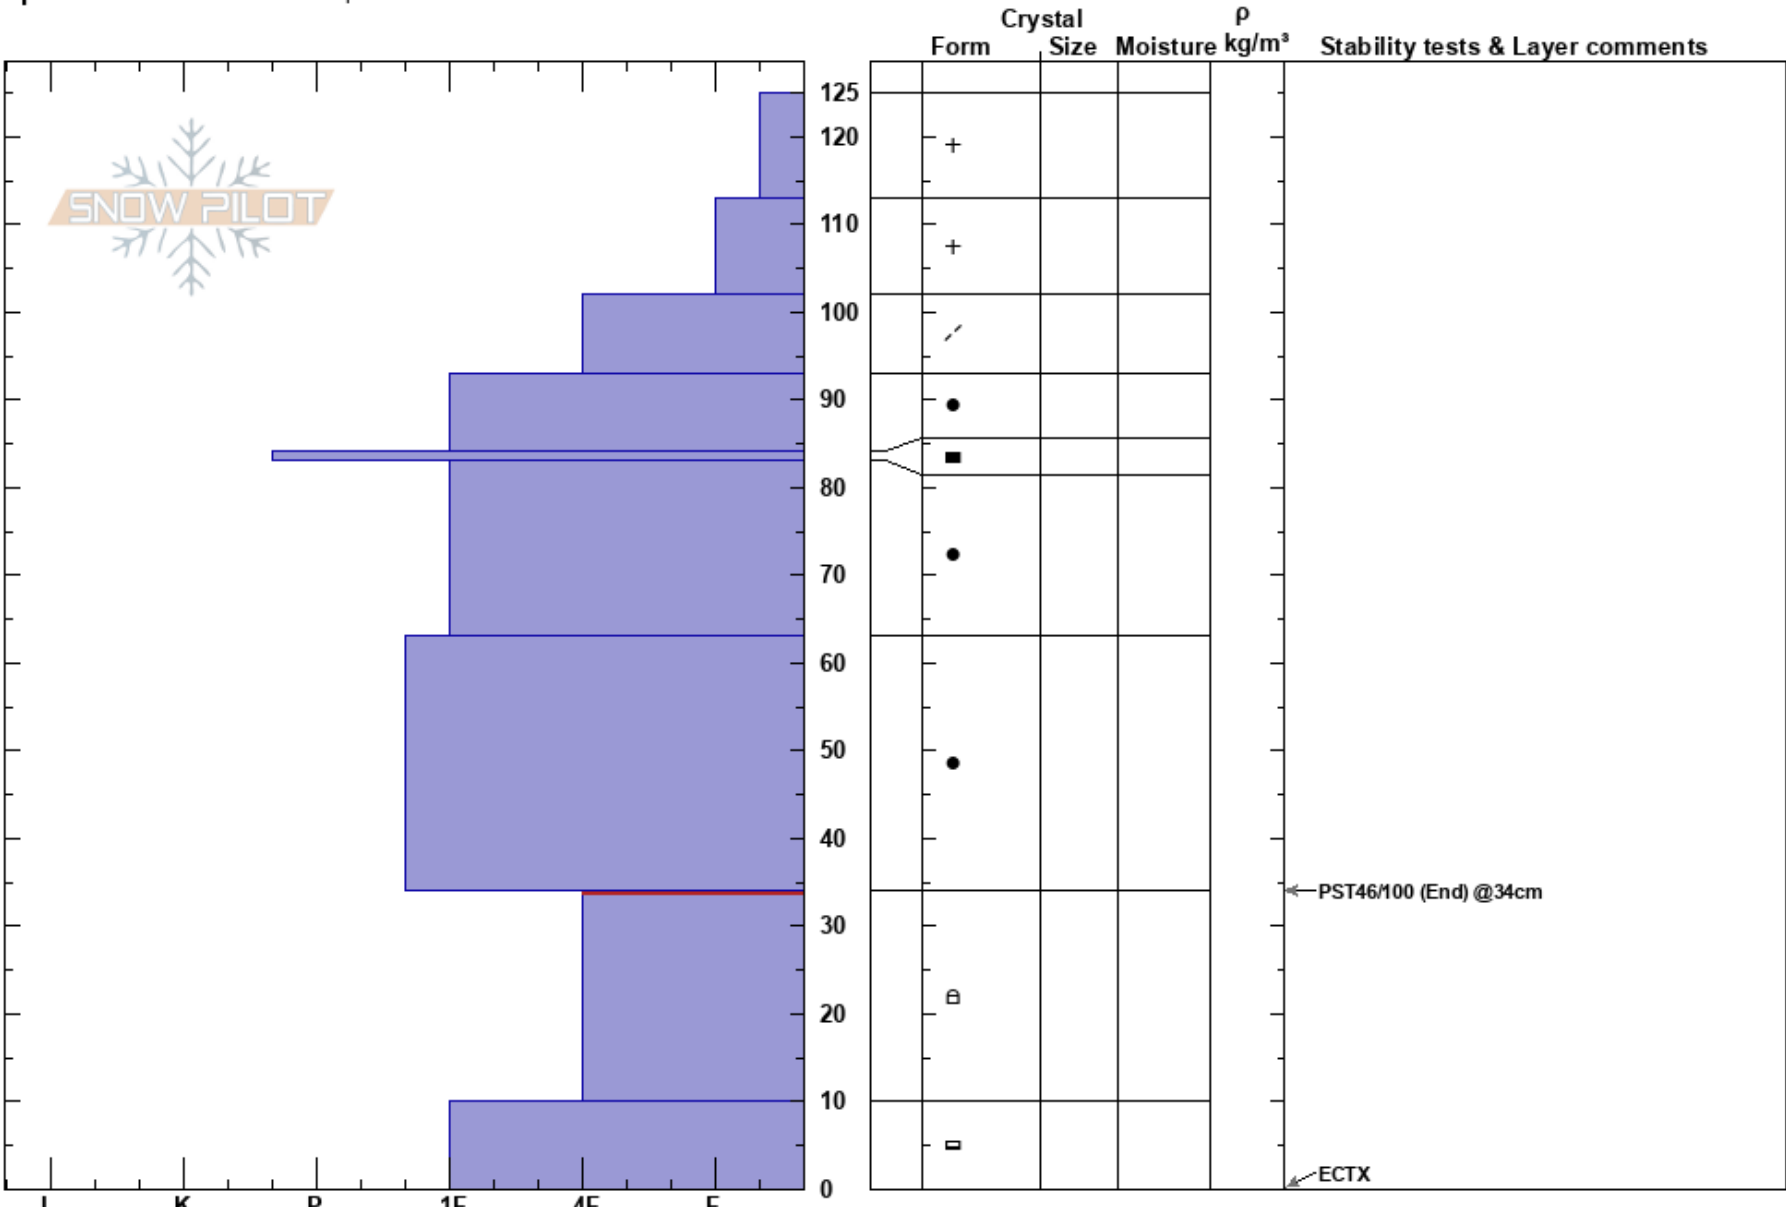

Teepee Basin NE
 Madison Range-S
 MT
 Elevation: 9200 ft
 Aspect: 10°
 Specifics: We snowmobiled slope

Eric Knoff
 12/06/2017 - 1:30pm
 Co-ord:
 Slope Angle: 13°
 Wind Loading: no

Stability: Good HS:125 Layer Notes:
 Air Temperature: -10°C 34-10cm: Problematic layer
 Sky Cover: CLR
 Precipitation: NO
 Wind: NW Light Breeze

Notes: CPST 34/100 end @ 34 cm's