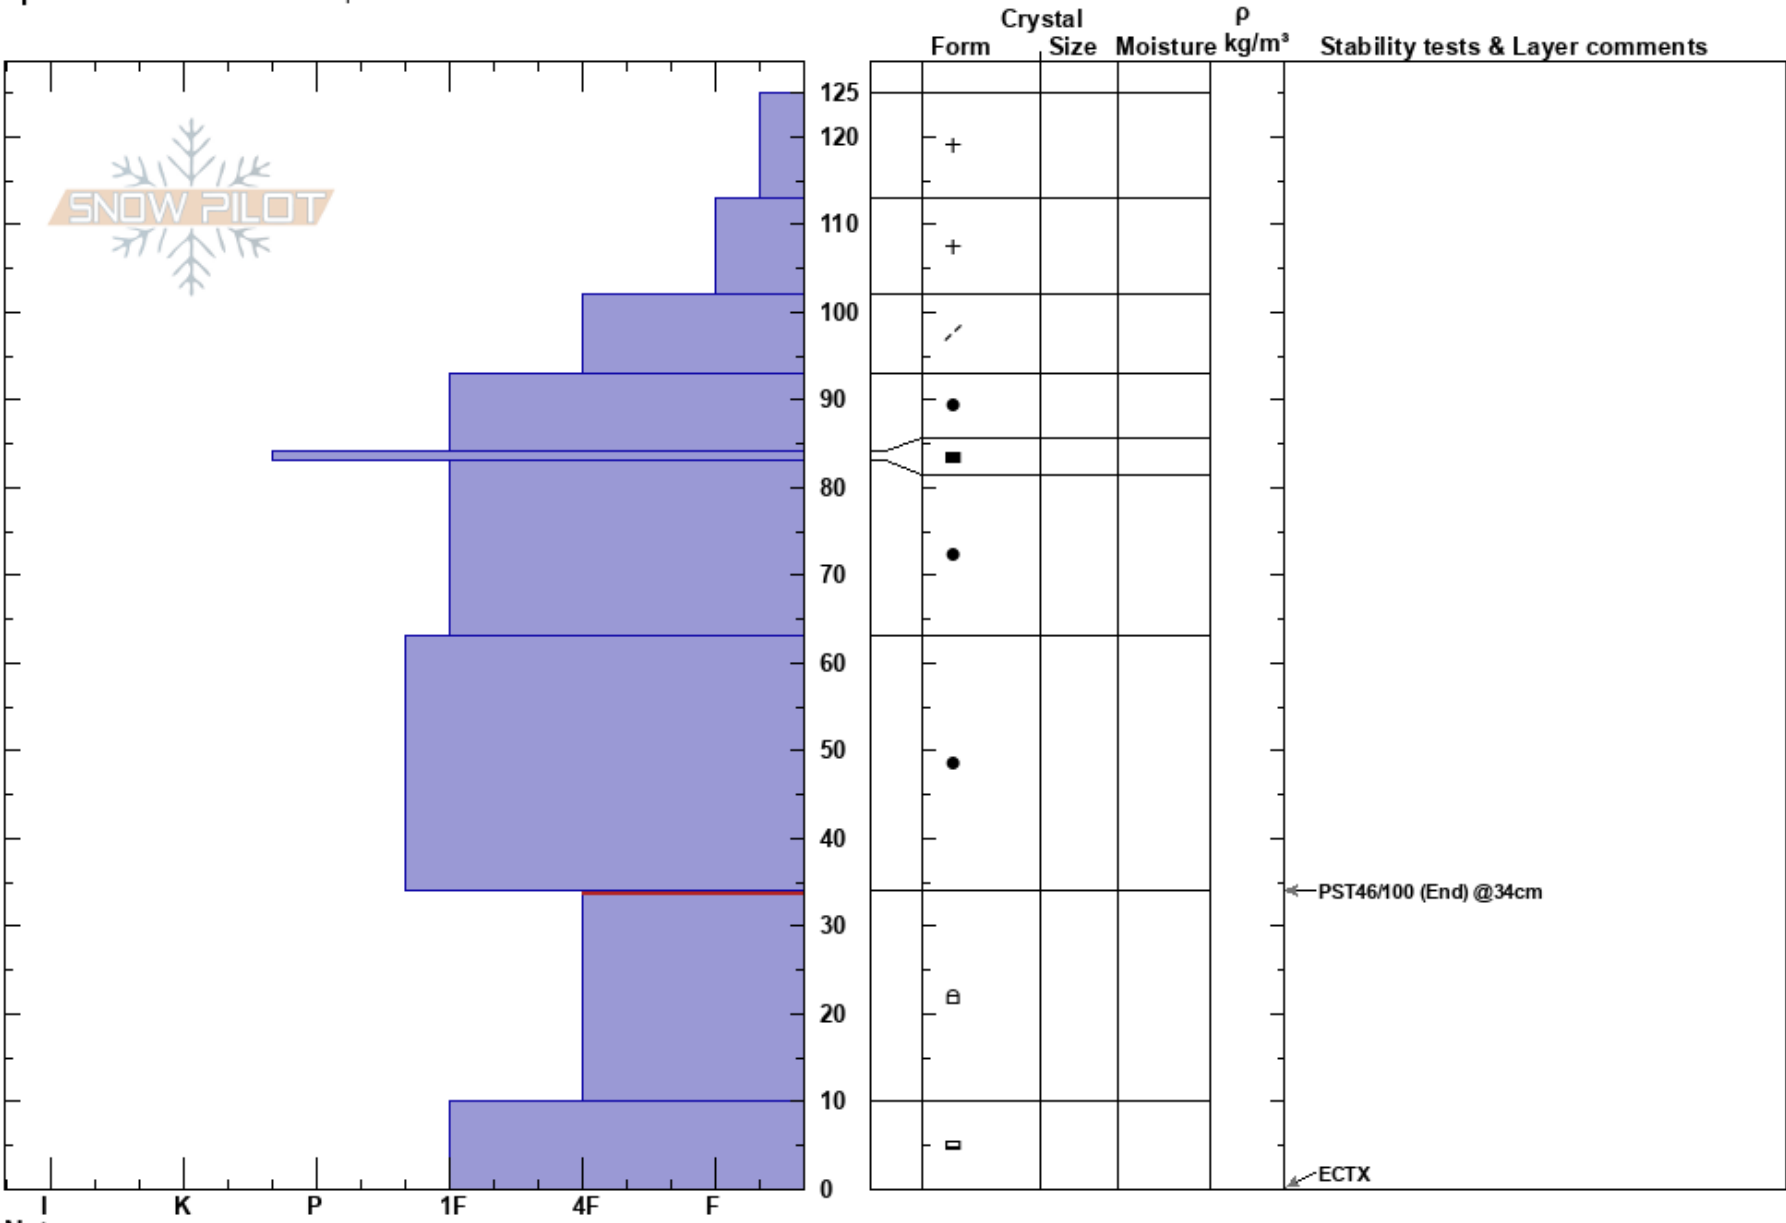

Teepee Basin NE  
 Madison Range-S  
 MT  
 Elevation: 9200 ft  
 Aspect: 10°  
 Specifics: We snowmobiled slope

Eric Knoff  
 12/06/2017 - 1:30pm  
 Co-ord:  
 Slope Angle: 13°  
 Wind Loading: no

Stability: Good HS:125  
 Air Temperature: -10°C Layer Notes:  
 Sky Cover: CLR 34-10cm:Problematic layer  
 Precipitation: NO  
 Wind: NW Light Breeze

Notes: CPST 34/100 end @ 34 cm's