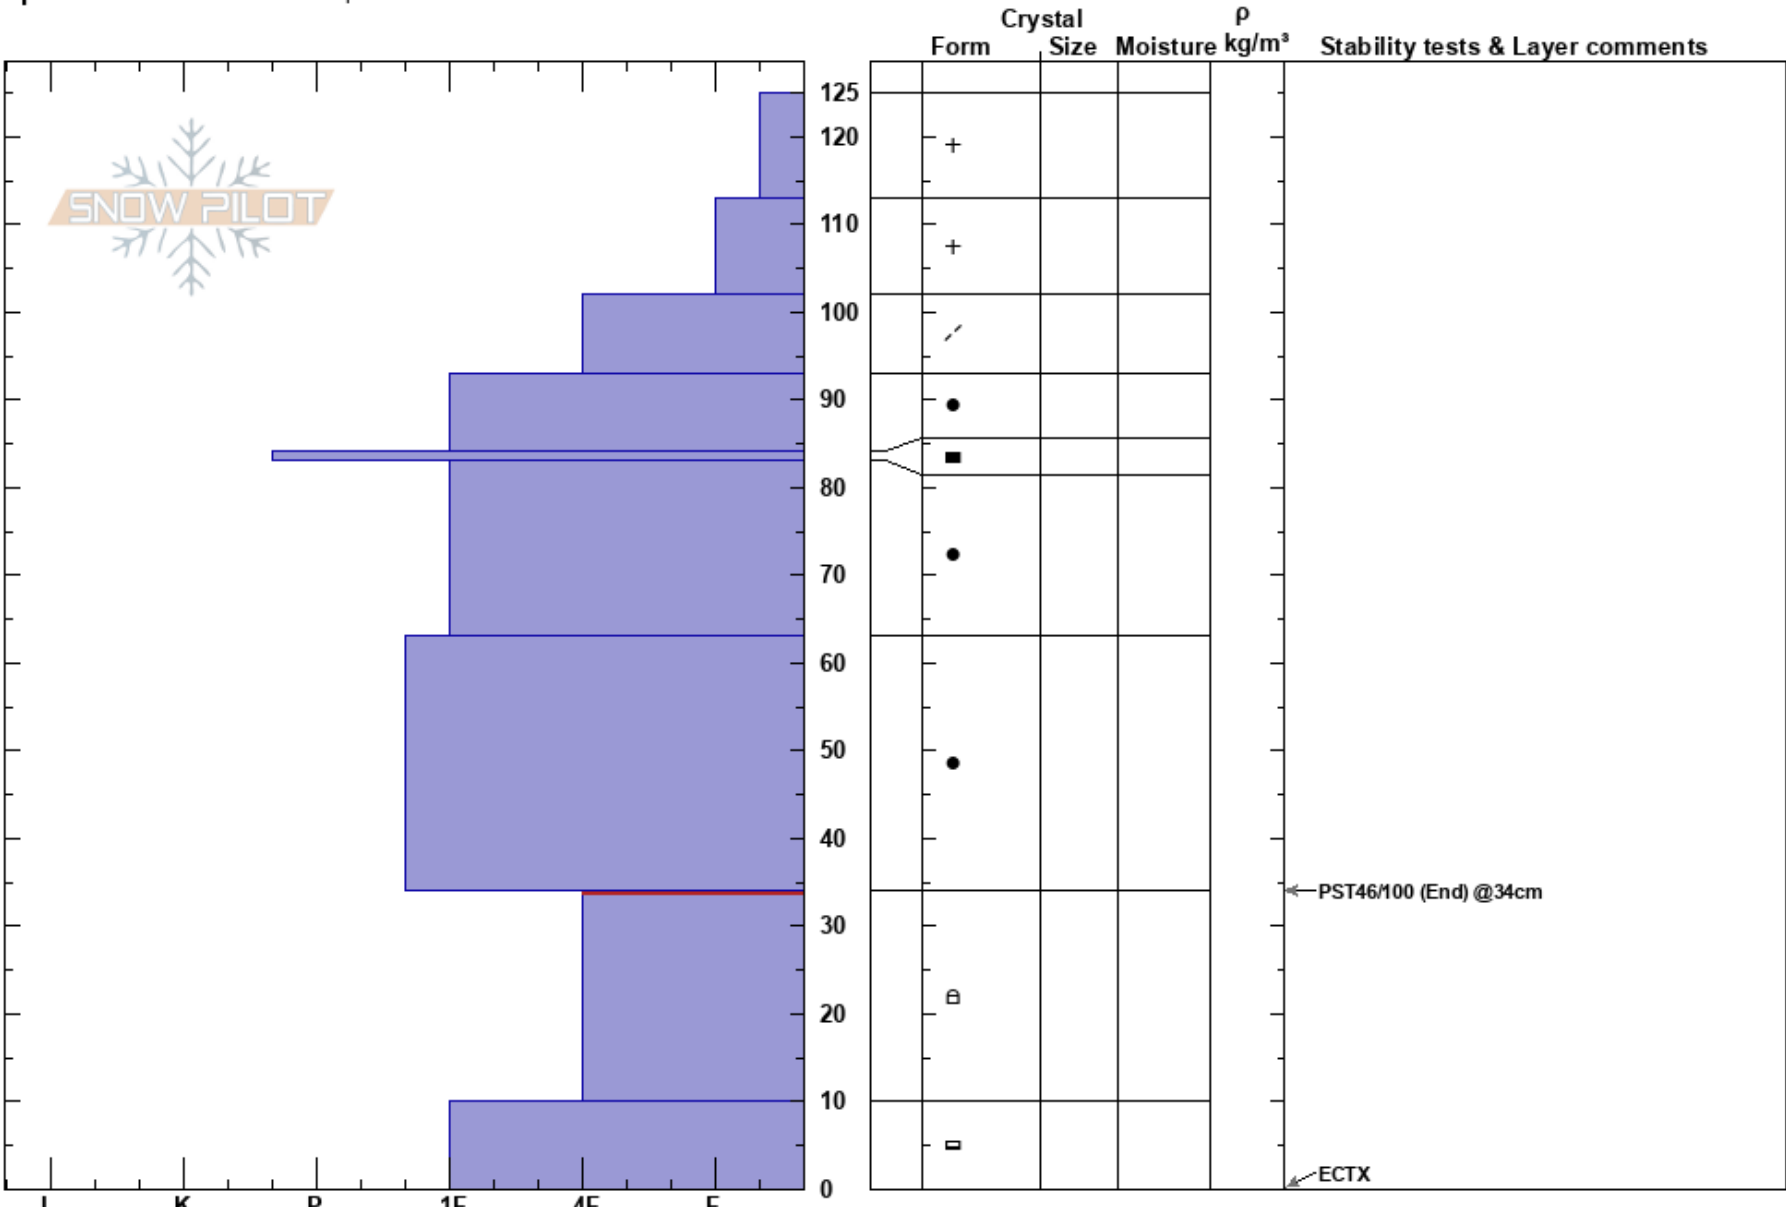

Teepee Basin NE
 Madison Range-S
 MT
 Elevation: 9200 ft
 Aspect: 10°
 Specifics: We snowmobiled slope

Eric Knoff
 12/06/2017 - 1:30pm
 Co-ord:
 Slope Angle: 13°
 Wind Loading: no

Stability: Good HS:125
 Air Temperature: -10°C
 Sky Cover: CLR
 Precipitation: NO
 Wind: NW Light Breeze
 Layer Notes:
 34-10cm: Problematic layer

Notes: CPST 34/100 end @ 34 cm's