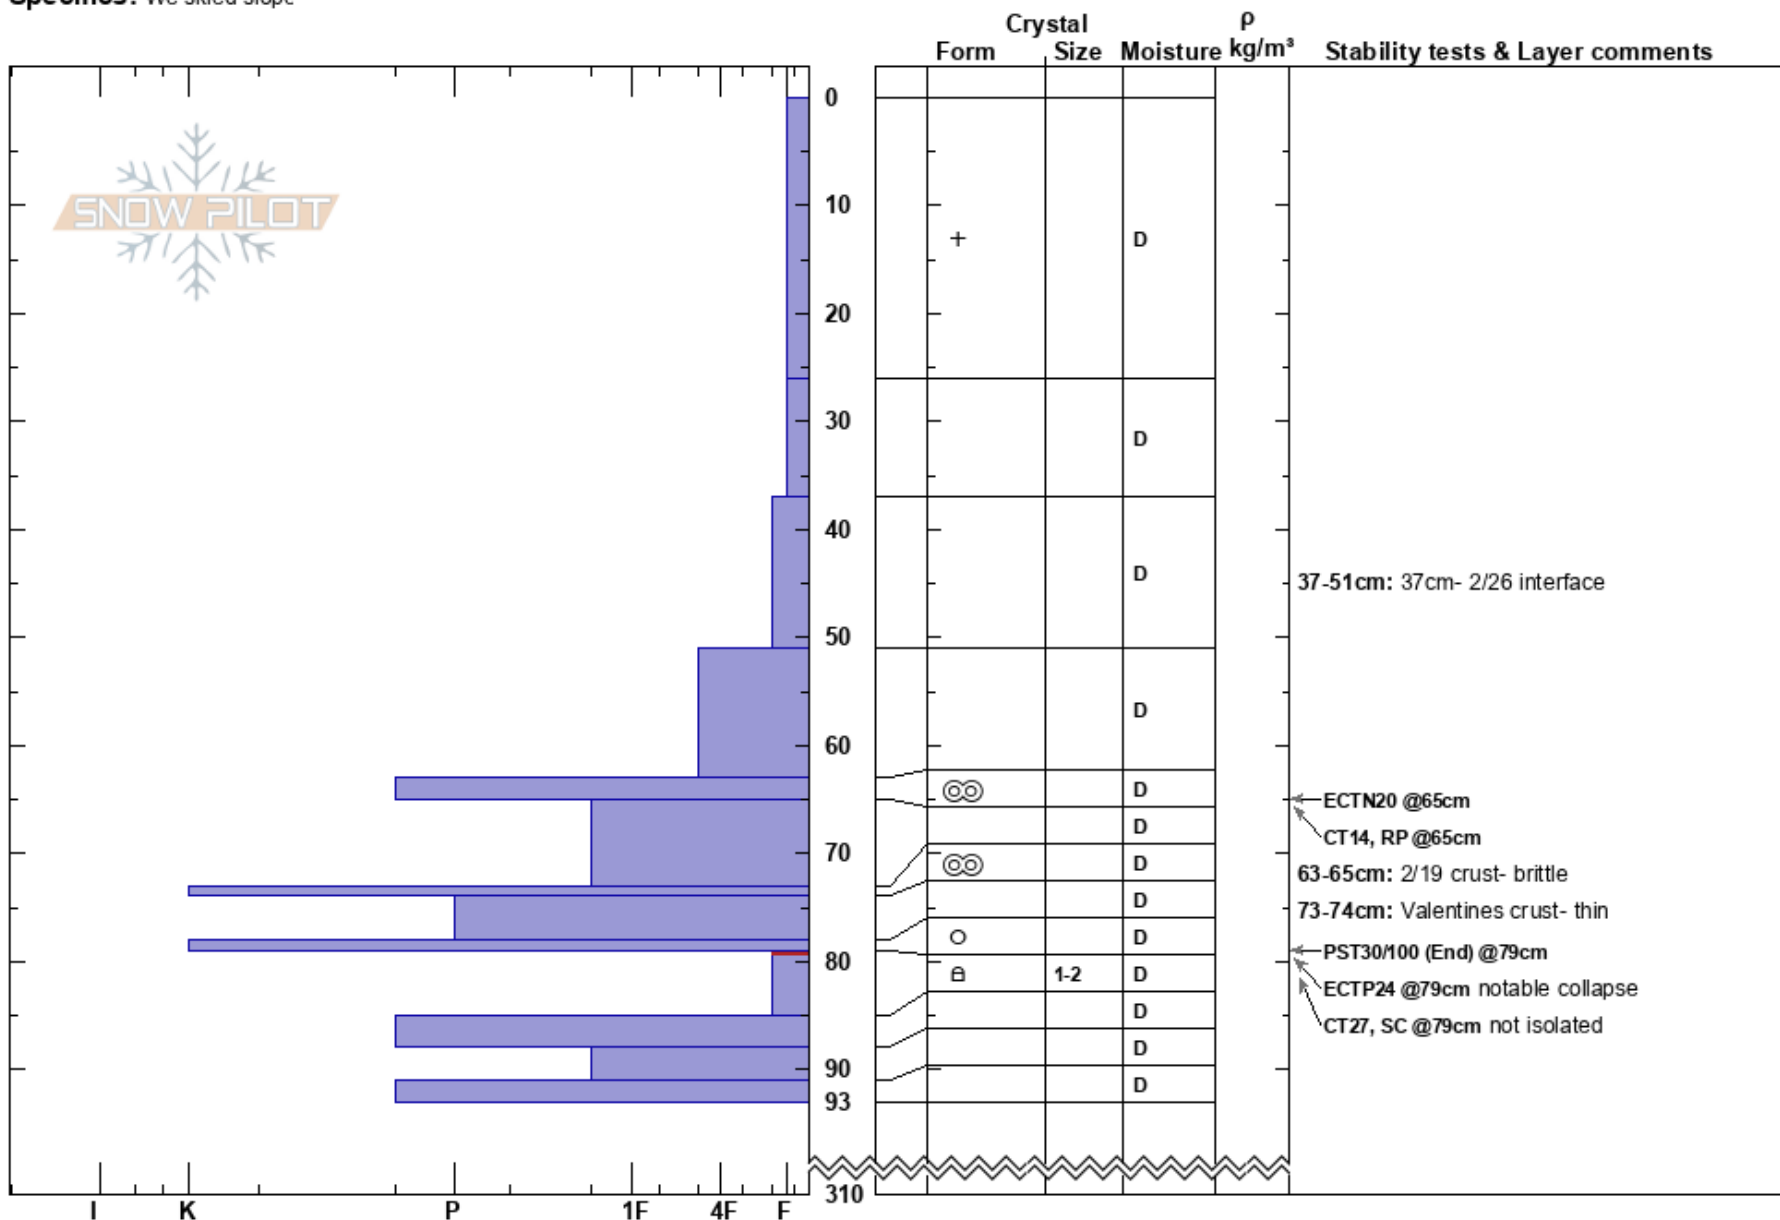

First Bowl
 North Cascades, East
 WA
 Elevation: 6517 ft
 Aspect: 15°
 Specifics: We skied slope

Hirshberg Josh
 02/27/2022 - 12:30pm
 Co-ord: 10U 673491W 5379001N
 Slope Angle: 15°
 Wind Loading: yes

Stability: Poor
 Air Temperature:
 Sky Cover: SCT
 Precipitation: S1
 Wind: NE Moderate

HS:310
 PF:60
 37-51cm: 37cm- 2/26 interface
 63-65cm: 2/19 crust- brittle
 73-74cm: Valentines crust- thin
 78-79cm: Eroding
 79-85cm: Late Jan FC
 [More Layer Comments below]

Notes: Additional Layer Comments: 85-79cm: Problematic layer;