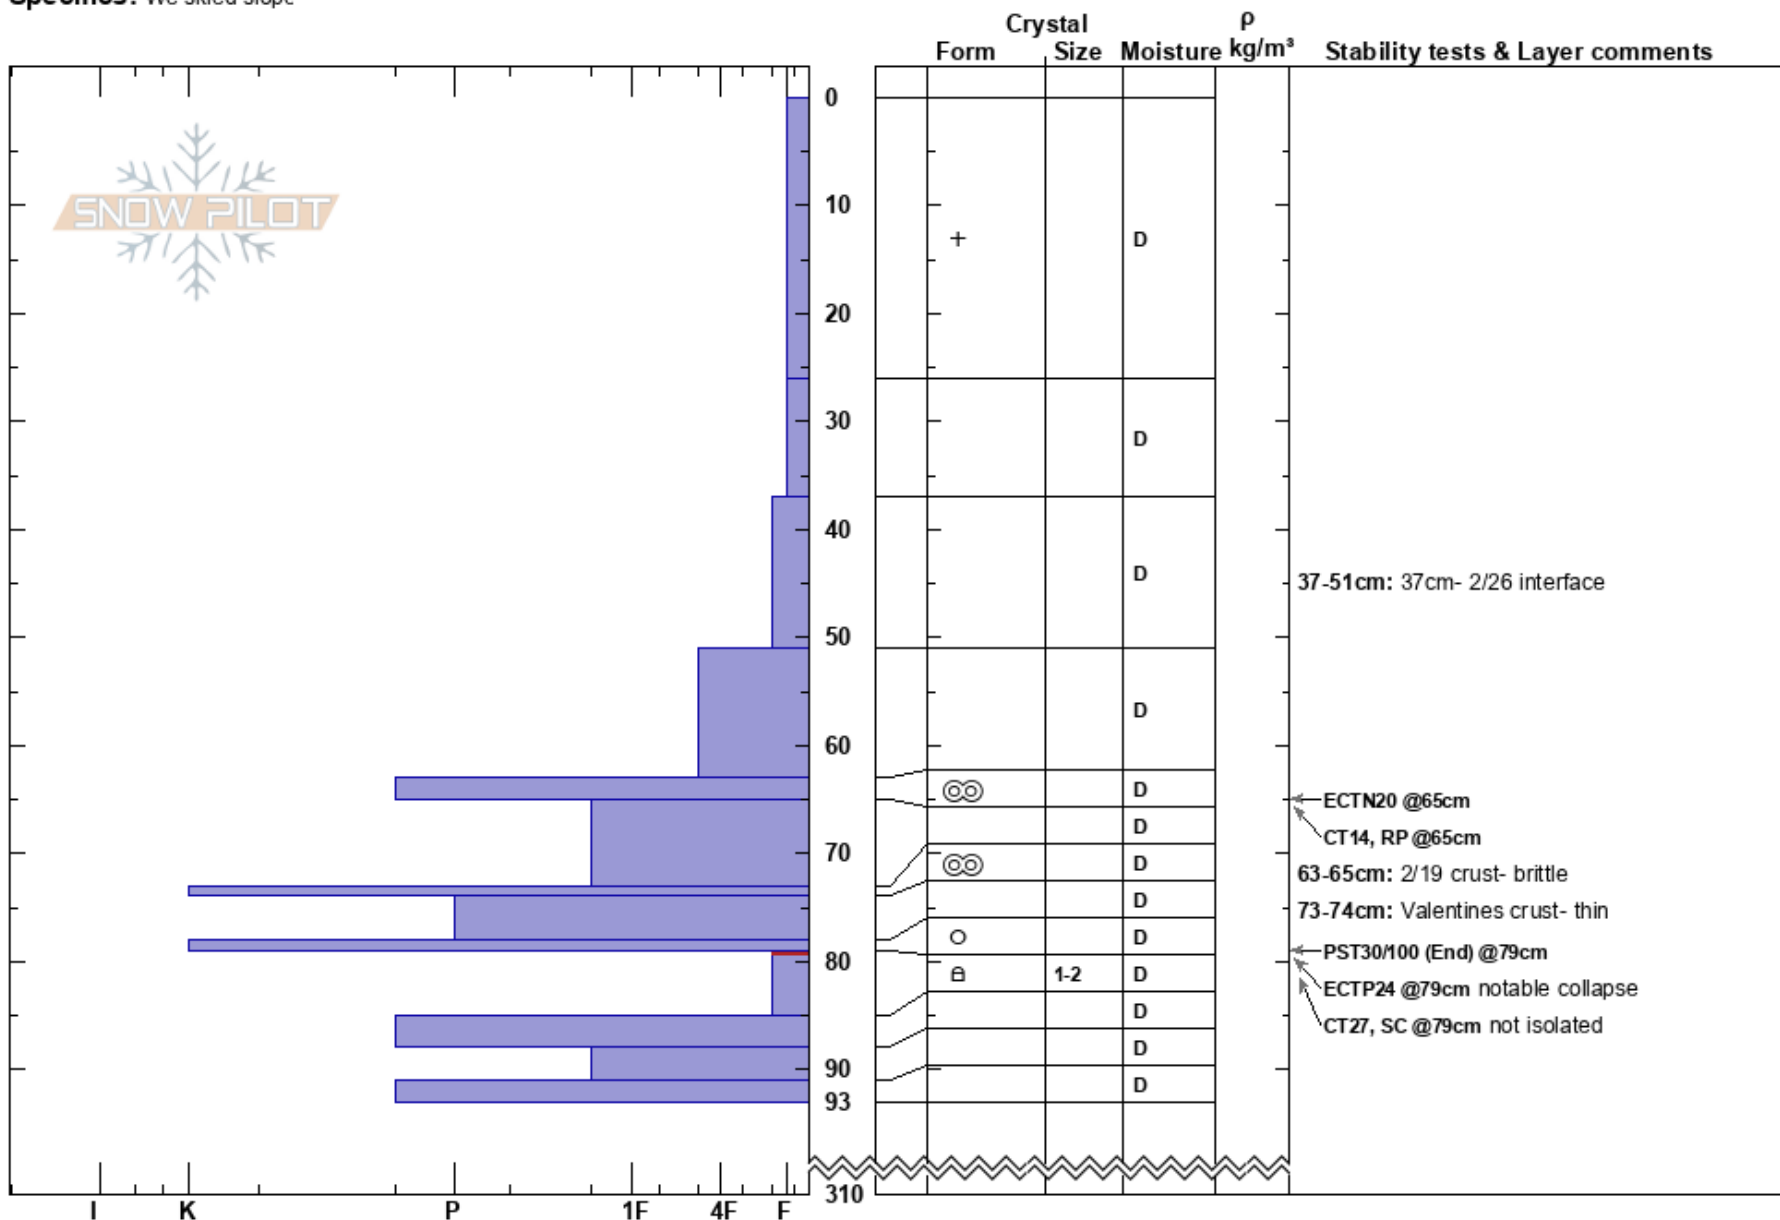

First Bowl  
 North Cascades, East  
 WA  
 Elevation: 6517 ft  
 Aspect: 15°  
 Specifics: We skied slope

Hirshberg Josh  
 02/27/2022 - 12:30pm  
 Co-ord: 10U 673491W 5379001N  
 Slope Angle: 15°  
 Wind Loading: yes

Stability: Poor  
 Air Temperature:  
 Sky Cover: SCT  
 Precipitation: S1  
 Wind: NE Moderate

HS:310  
 PF:60  
 37-51cm: 37cm- 2/26 interface  
 63-65cm: 2/19 crust- brittle  
 73-74cm: Valentines crust- thin  
 78-79cm: Eroding  
 79-85cm: Late Jan FC  
 [More Layer Comments below ]

Notes: Additional Layer Comments: 85-79cm: Problematic layer;