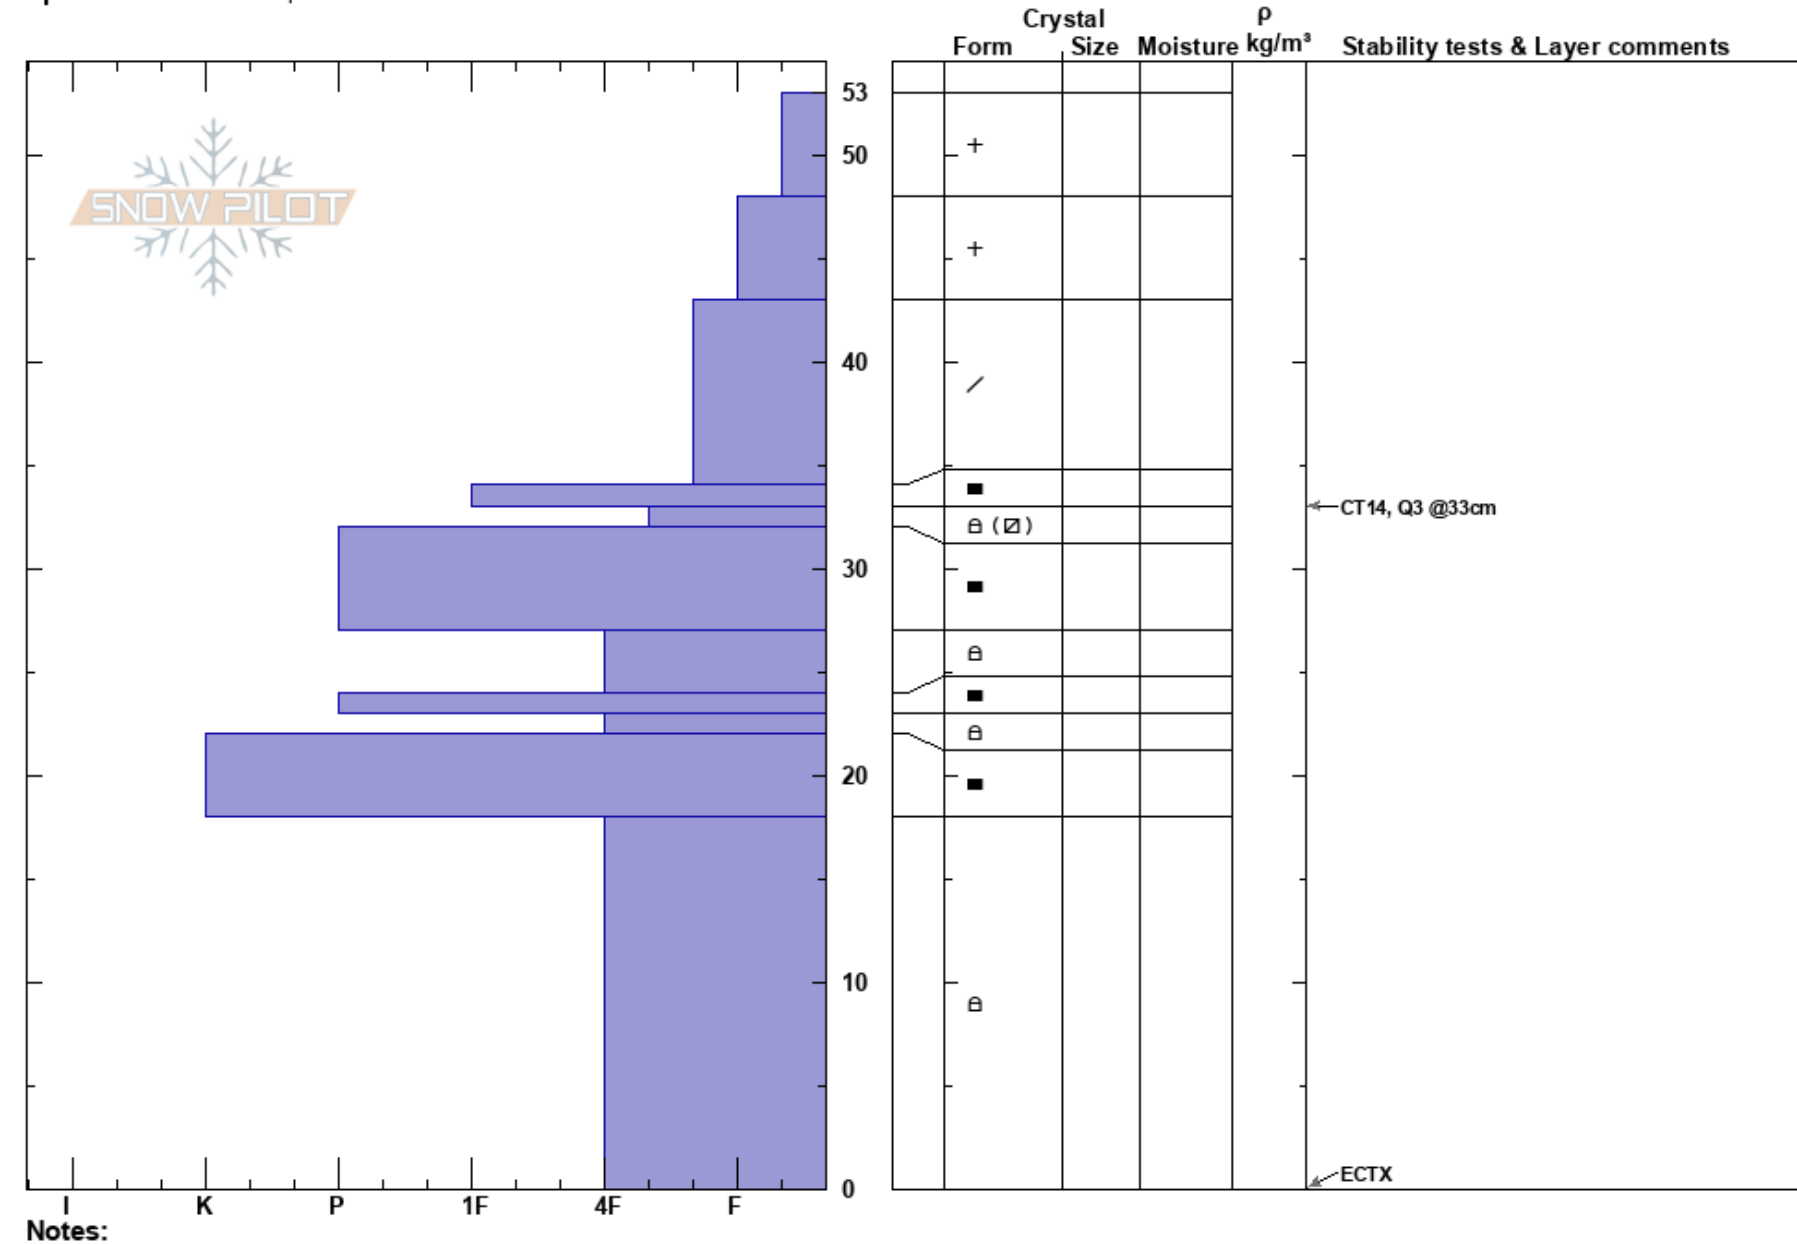

Tepee Basin
 Madison Range-S
 MT
 Elevation: 8200 ft
 Aspect: 90°
 Specifics: We skied slope

Eric Knoff
 12/06/2017 - 12:30pm
 Co-ord:
 Slope Angle: 30°
 Wind Loading: no

Stability: **HS:53**
 Air Temperature: -10°C
 Sky Cover: CLR
 Precipitation: NO
 Wind: NW Calm
 Layer Notes:
 27-24cm: Problematic layer