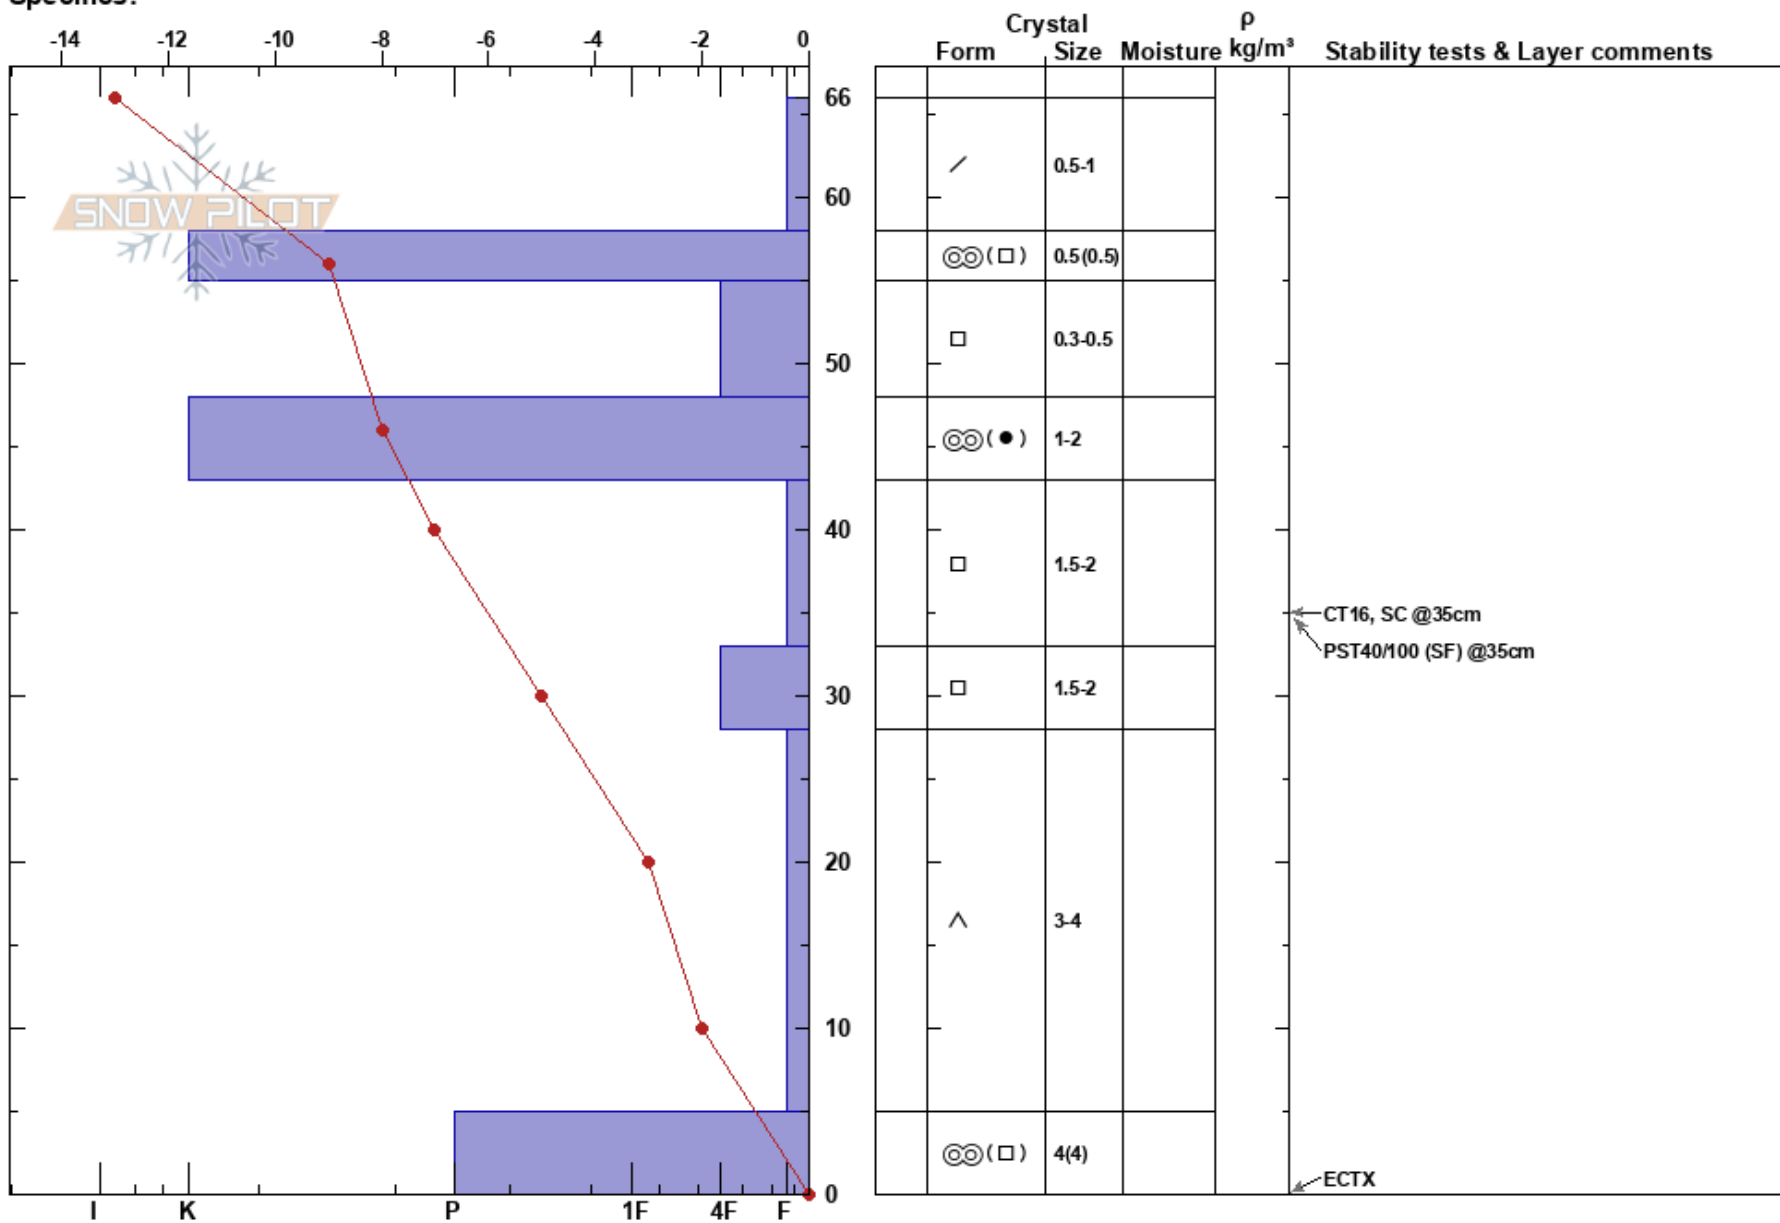

Mod_6_Moser_Turnoff
 Gallatin Range-N
 MT
 Elevation: 2147 m
 Aspect: S
 Specifics:

Owen Miller
 02/24/2022 - 4:00pm
 Co-ord: 12T 501939W 5039899N
 Slope Angle: 18°
 Wind Loading: no

Stability:
 Air Temperature: -13°C
 Sky Cover: OVC
 Precipitation: S-1
 Wind: NW Light Breeze

HS:66
 PF:65
 PS:15
 55-48cm:Problematic layer

Notes: