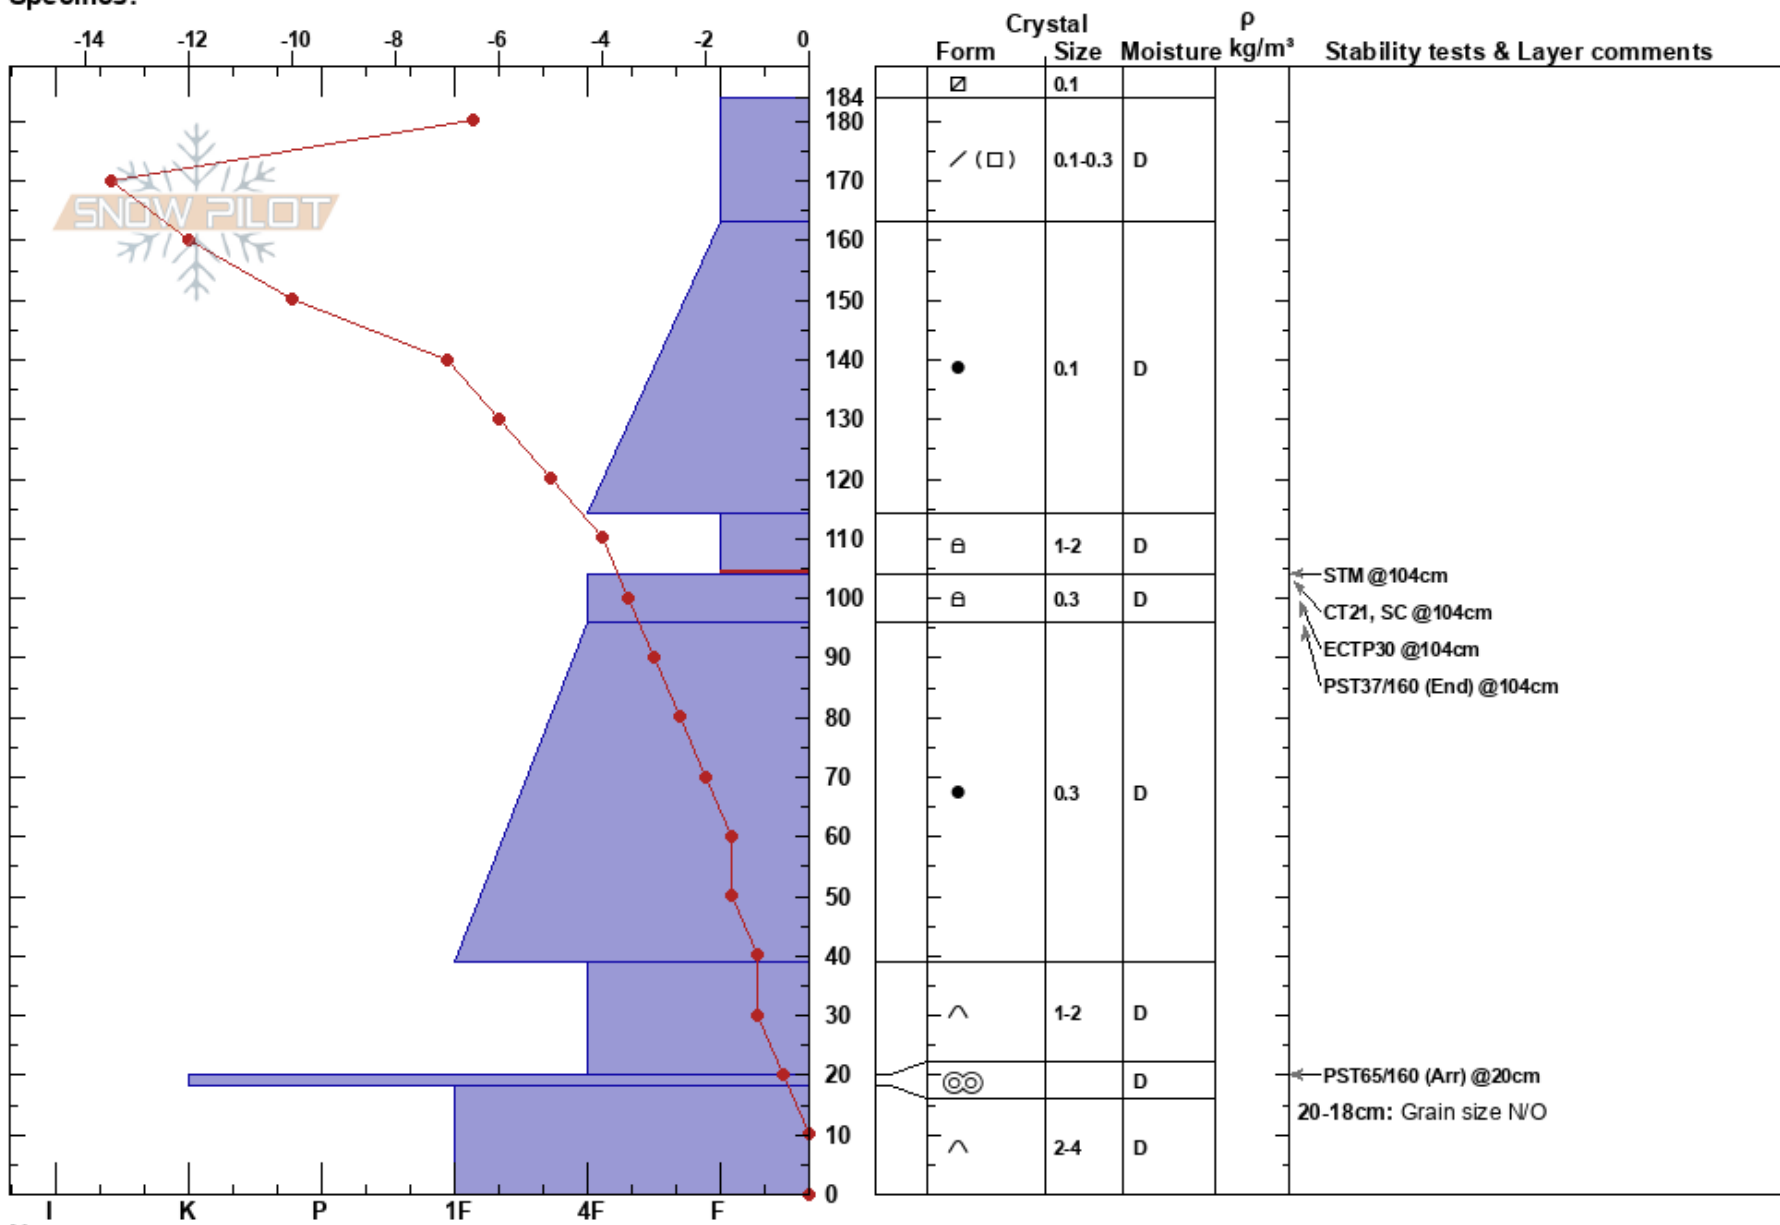

RMP - Swamp Angel  
 San Juan Range  
 CO  
 Elevation: 11054 ft  
 Aspect: NE  
 Specifics:

Josh Vincent  
 02/27/2022 - 12:00pm  
 Co-ord: 13S 261739W 4198950N  
 Slope Angle: 9°  
 Wind Loading:

Stability: **HS:184**  
 Air Temperature: -4°C  
 Sky Cover: CLR  
 Precipitation: NO  
 Wind: Calm  
**PF:30**  
**PS:15**  
 114-104cm: Problematic layer  
 20-18cm: Grain size N/O