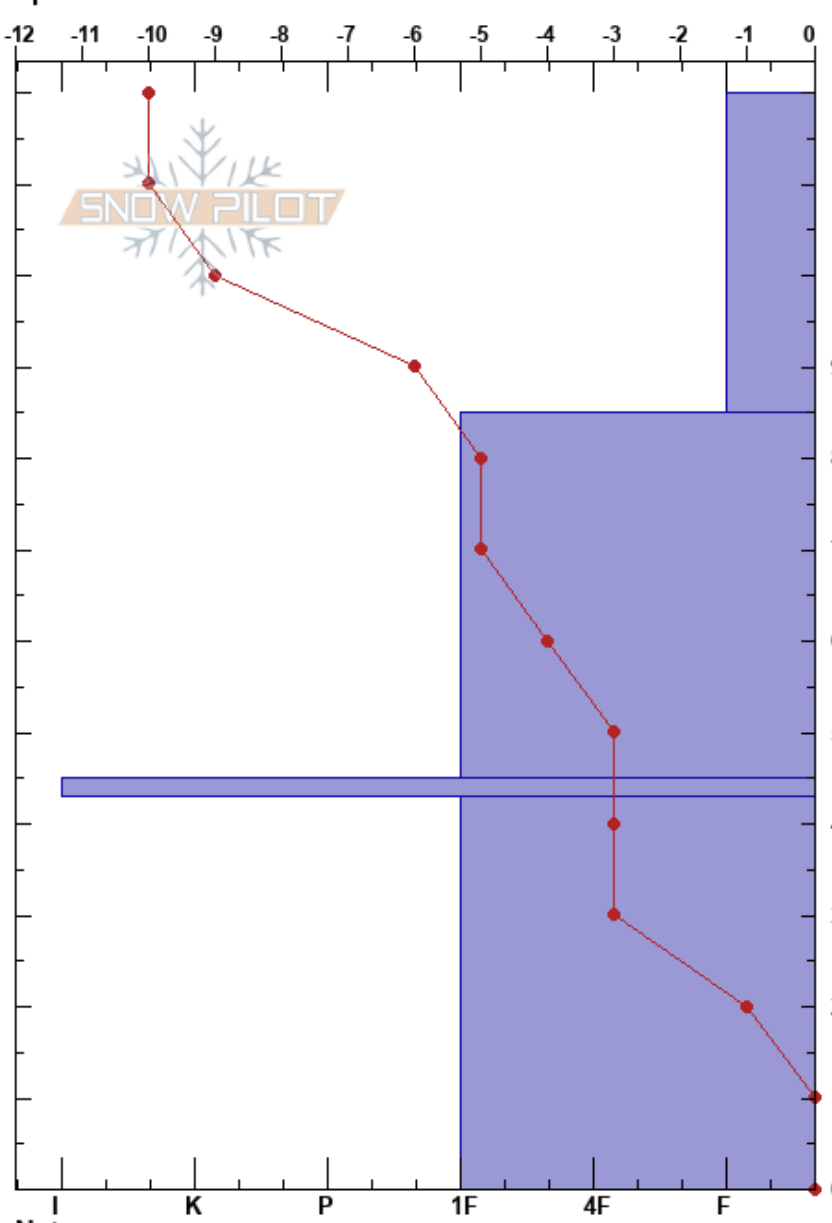

Philomena Spring
 Kachina Peaks
 AZ
 Elevation: 11551 ft
 Aspect: 315°
 Specifics:

Bray Moll
 02/27/2022 - 9:30am
 Co-ord: 35.34867N, -111.68589W
 Slope Angle: 34°
 Wind Loading: previous

Stability:
 Air Temperature: 3°C
 Sky Cover: CLR
 Precipitation: NO
 Wind: Calm

Layer Notes:

HS:120
 PF:50
 PS:35

| Form | Crystal | | ρ kg/m ³ | Stability tests & Layer comments |
|------|---------|----------|-----------------------------|----------------------------------|
| | Size | Moisture | | |
| • | 1 | D-M | | ← ECTN8 @100cm ← ECTN17 @97cm |
| • | 0.5 | D-M | | ← ECTN24 @67cm |
| ■ | | | | |
| □ | 2 | | | ← CT23 @0cm ← ECTP27 @0cm |