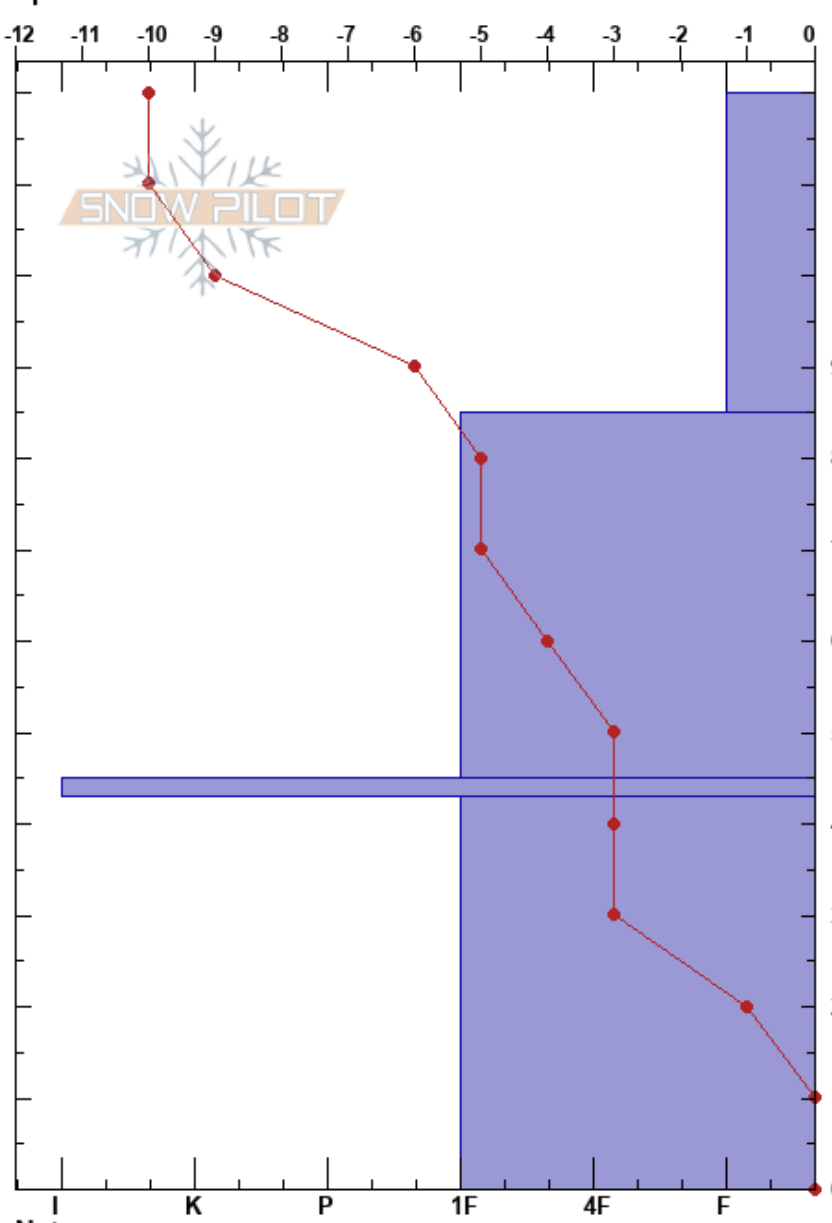

Philomena Spring  
 Kachina Peaks  
 AZ  
 Elevation: 11551 ft  
 Aspect: 315°  
 Specifics:

Bray Moll  
 02/27/2022 - 9:30am  
 Co-ord: 35.34867N, -111.68589W  
 Slope Angle: 34°  
 Wind Loading: previous

Stability:  
 Air Temperature: 3°C  
 Sky Cover: CLR  
 Precipitation: NO  
 Wind: Calm

Layer Notes:

HS:120  
 PF:50  
 PS:35

Form	Crystal		$\rho$ kg/m <sup>3</sup>	Stability tests & Layer comments
	Size	Moisture		
•	1	D-M		← ECTN8 @100cm ← ECTN17 @97cm
•	0.5	D-M		← ECTN24 @67cm
■				
□	2			← CT23 @0cm ← ECTP27 @0cm