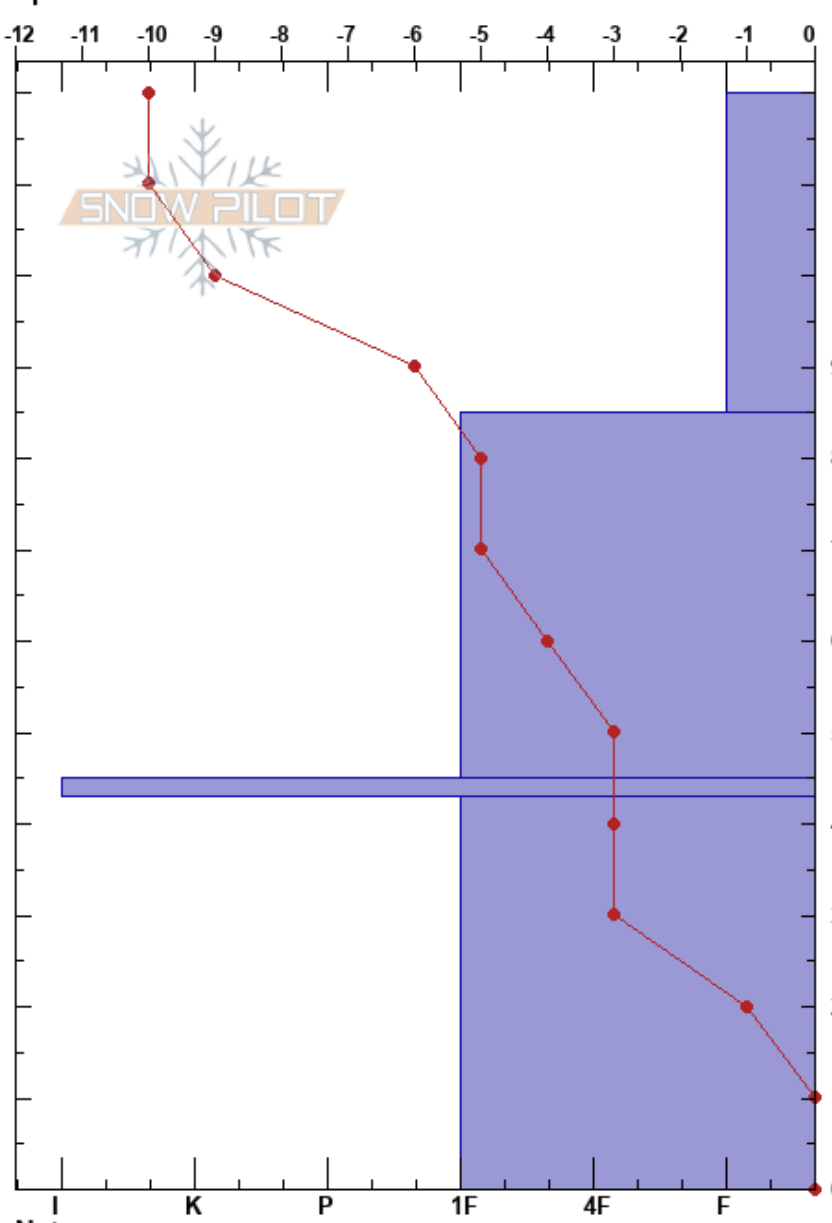

Philomena Spring
 Kachina Peaks
 AZ
 Elevation: 11551 ft
 Aspect: 315°
 Specifics:

Bray Moll
 02/27/2022 - 9:30am
 Co-ord: 35.34867N, -111.68589W
 Slope Angle: 34°
 Wind Loading: previous

Stability:
 Air Temperature: 3°C
 Sky Cover: CLR
 Precipitation: NO
 Wind: Calm

Layer Notes:

HS:120
 PF:50
 PS:35

Form	Crystal		ρ kg/m ³	Stability tests & Layer comments
	Size	Moisture		
•	1	D-M		← ECTN8 @100cm ← ECTN17 @97cm
•	0.5	D-M		← ECTN24 @67cm
■				
□	2			← CT23 @0cm ← ECTP27 @0cm