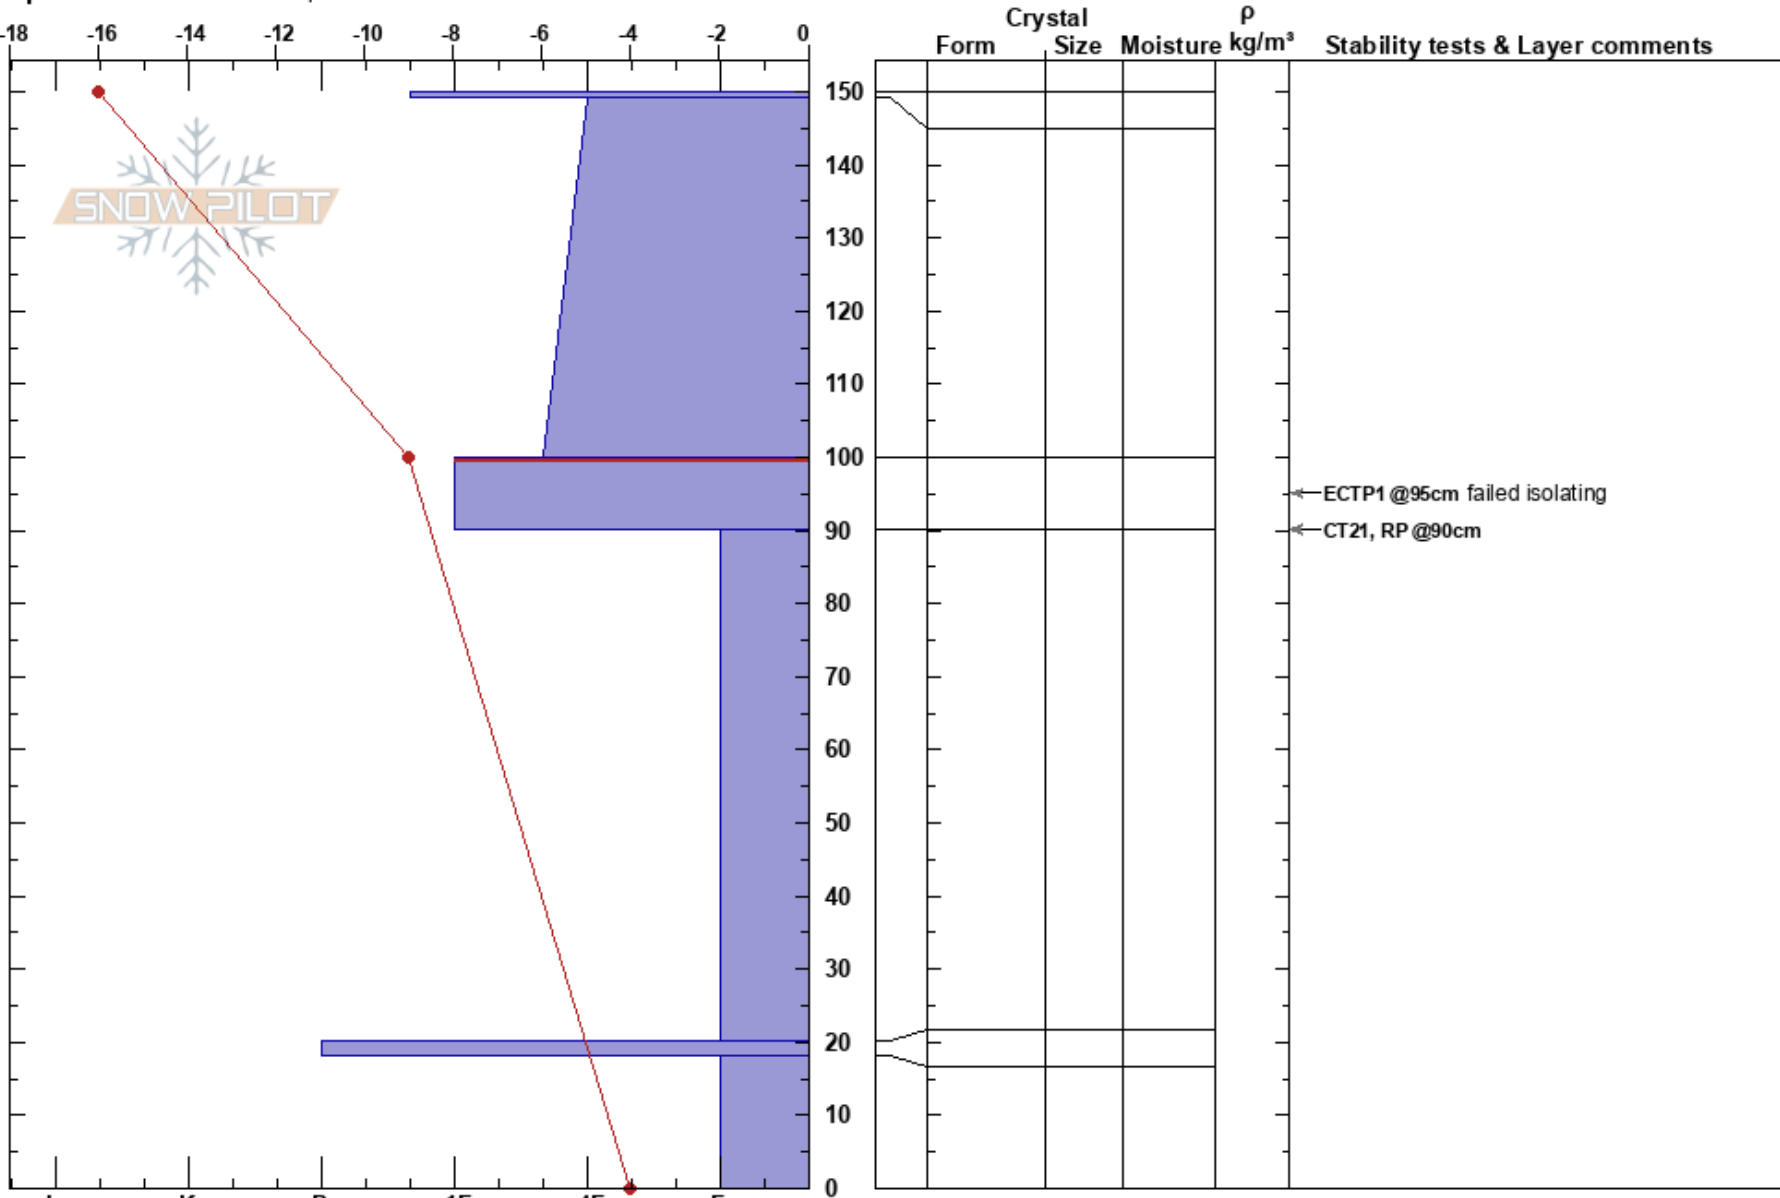

N Core ridge
 Kachina Peaks
 AZ
 Elevation: 11502 ft
 Aspect: 350°

Mike Farrell
 02/27/2022 - 10:00am
 Co-ord: 35.33486N, -111.67195W
 Slope Angle: 38°
 Wind Loading: previous

Stability: Poor
 Air Temperature: -2.5°C
 Sky Cover: CLR
 Precipitation: NO
 Wind: NE Calm

HS:150
 PF:50
 100-90cm:Problematic layer

Specifics: Ski tracks on slope

Notes: Wind loaded start zone on N core ridge, new snow propagated and popped off as we were isolating our ECT column, we did not ski the slope.