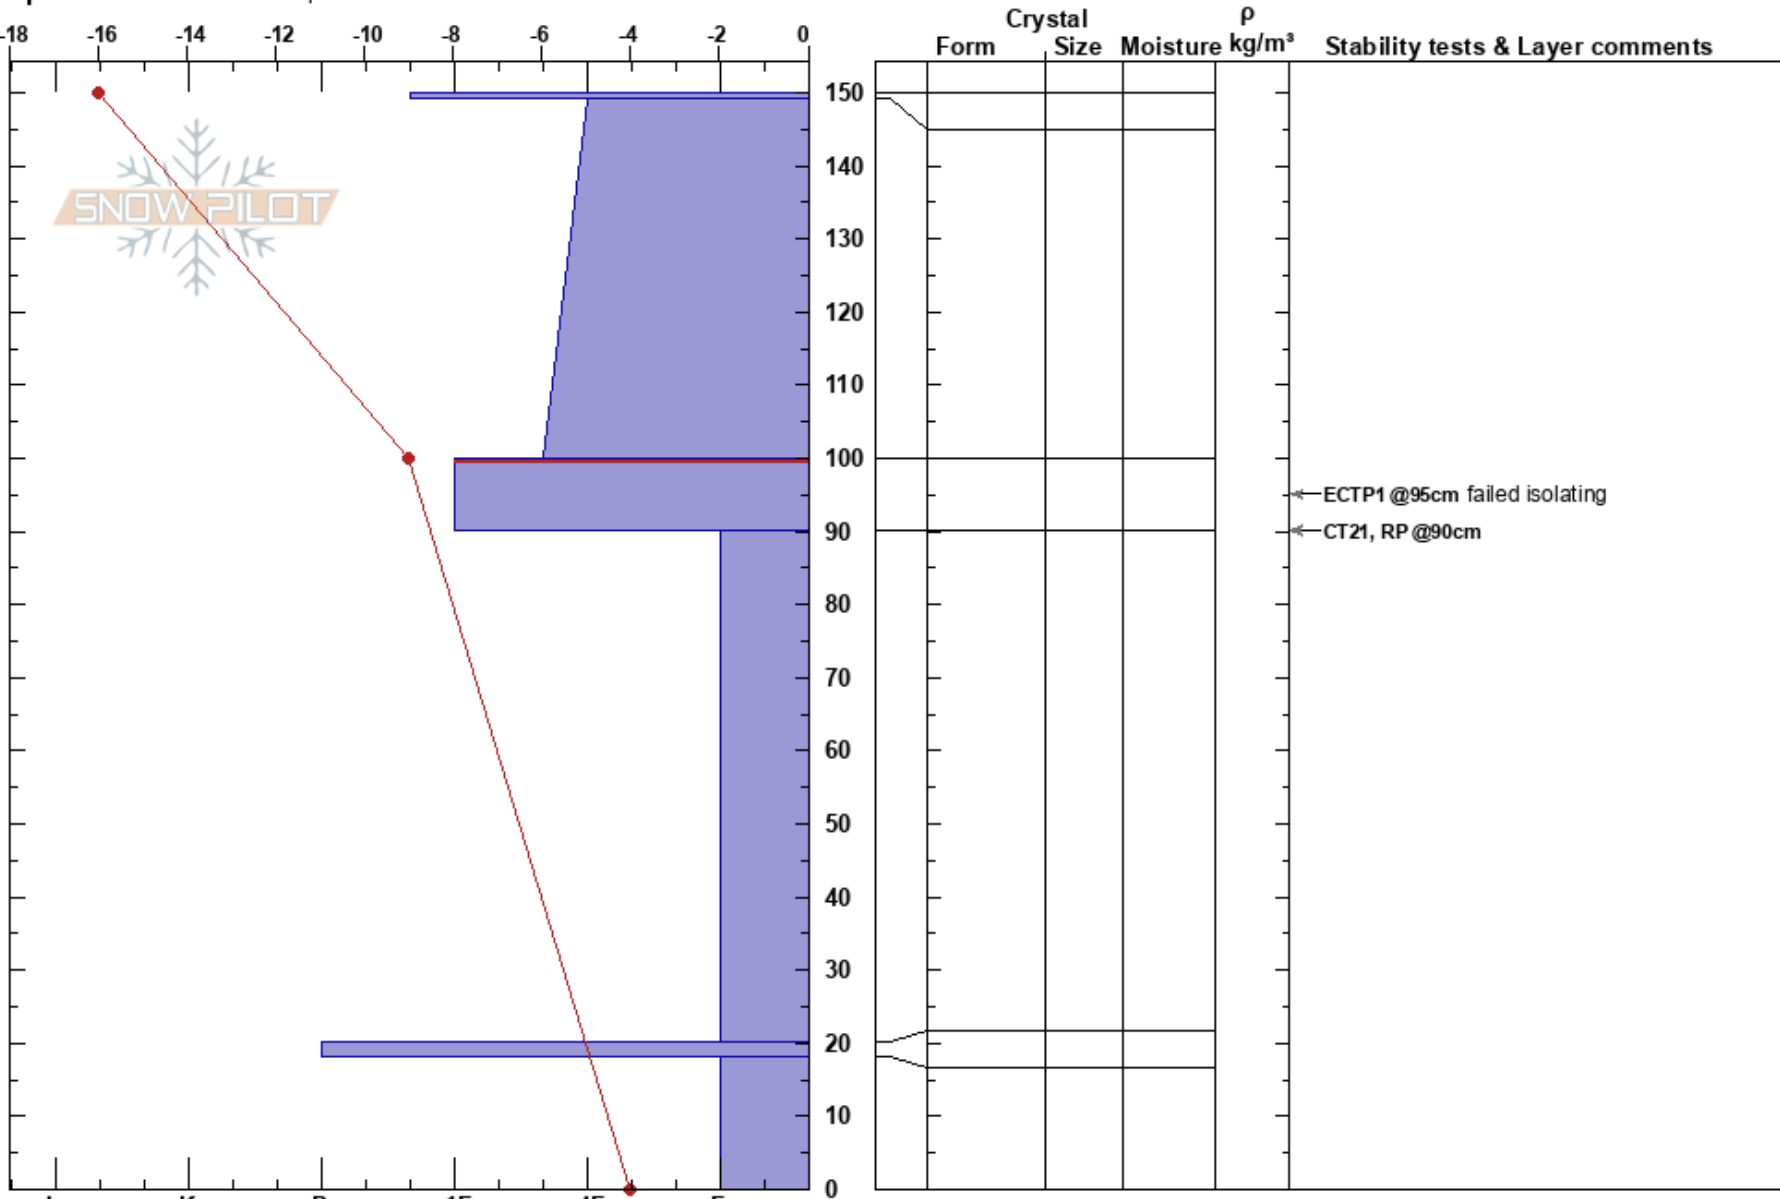

N Core ridge  
 Kachina Peaks  
 AZ  
 Elevation: 11502 ft  
 Aspect: 350°

Mike Farrell  
 02/27/2022 - 10:00am  
 Co-ord: 35.33486N, -111.67195W  
 Slope Angle: 38°  
 Wind Loading: previous

Stability: Poor  
 Air Temperature: -2.5°C  
 Sky Cover: CLR  
 Precipitation: NO  
 Wind: NE Calm

HS:150  
 PF:50  
 100-90cm:Problematic layer

Specifics: Ski tracks on slope

Notes: Wind loaded start zone on N core ridge, new snow propagated and popped off as we were isolating our ECT column, we did not ski the slope.