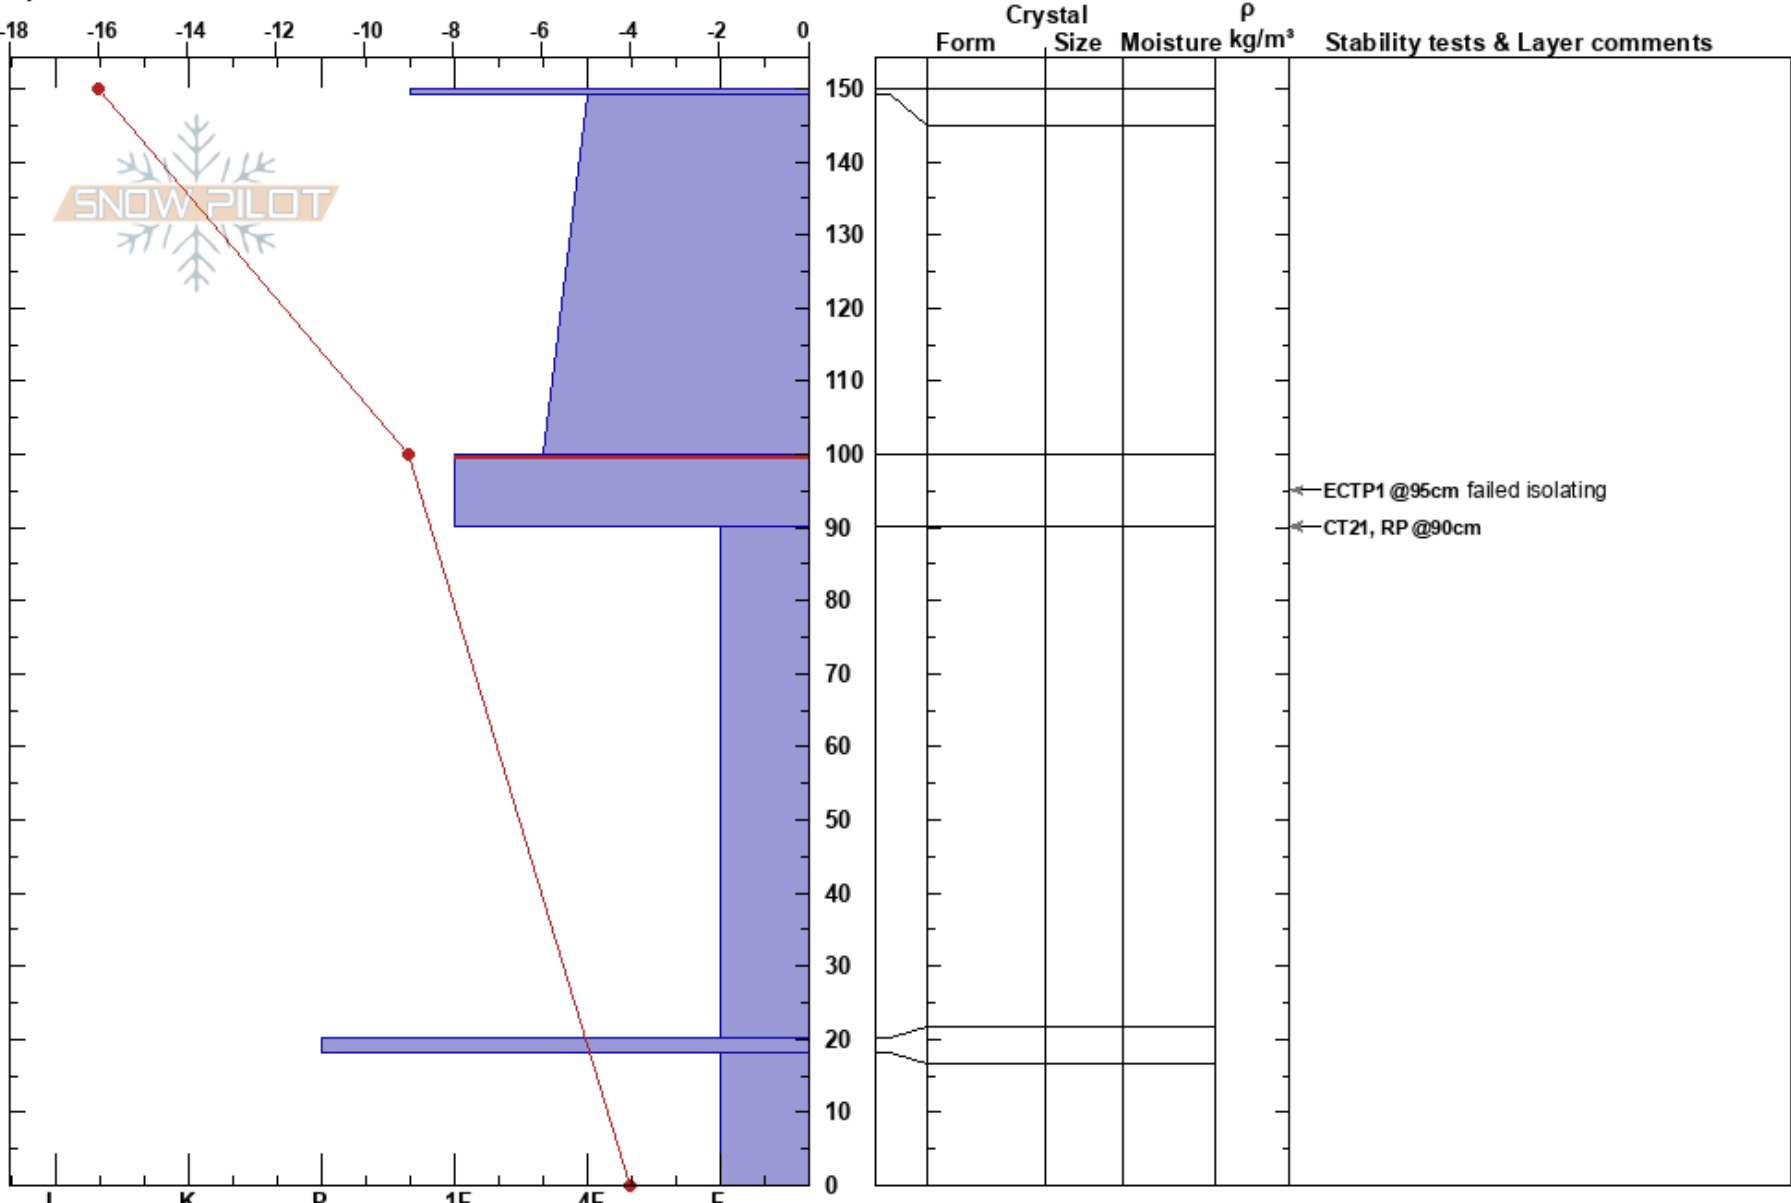

N Core ridge  
 Kachina Peaks  
 AZ  
 Elevation: 11502 ft  
 Aspect: 350°

Mike Farrell  
 02/27/2022 - 10:00am  
 Co-ord: 35.33486N, -111.67195W  
 Slope Angle: 38°  
 Wind Loading: previous

Stability: Poor  
 Air Temperature: -2.5°C  
 Sky Cover: CLR  
 Precipitation: NO  
 Wind: NE Calm

HS:150  
 PF:50  
 100-90cm:Problematic layer

Specifics: Ski tracks on slope

Notes: Wind loaded start zone on N core ridge, new snow propagated and popped off as we were isolating our ECT column, we did not ski the slope.