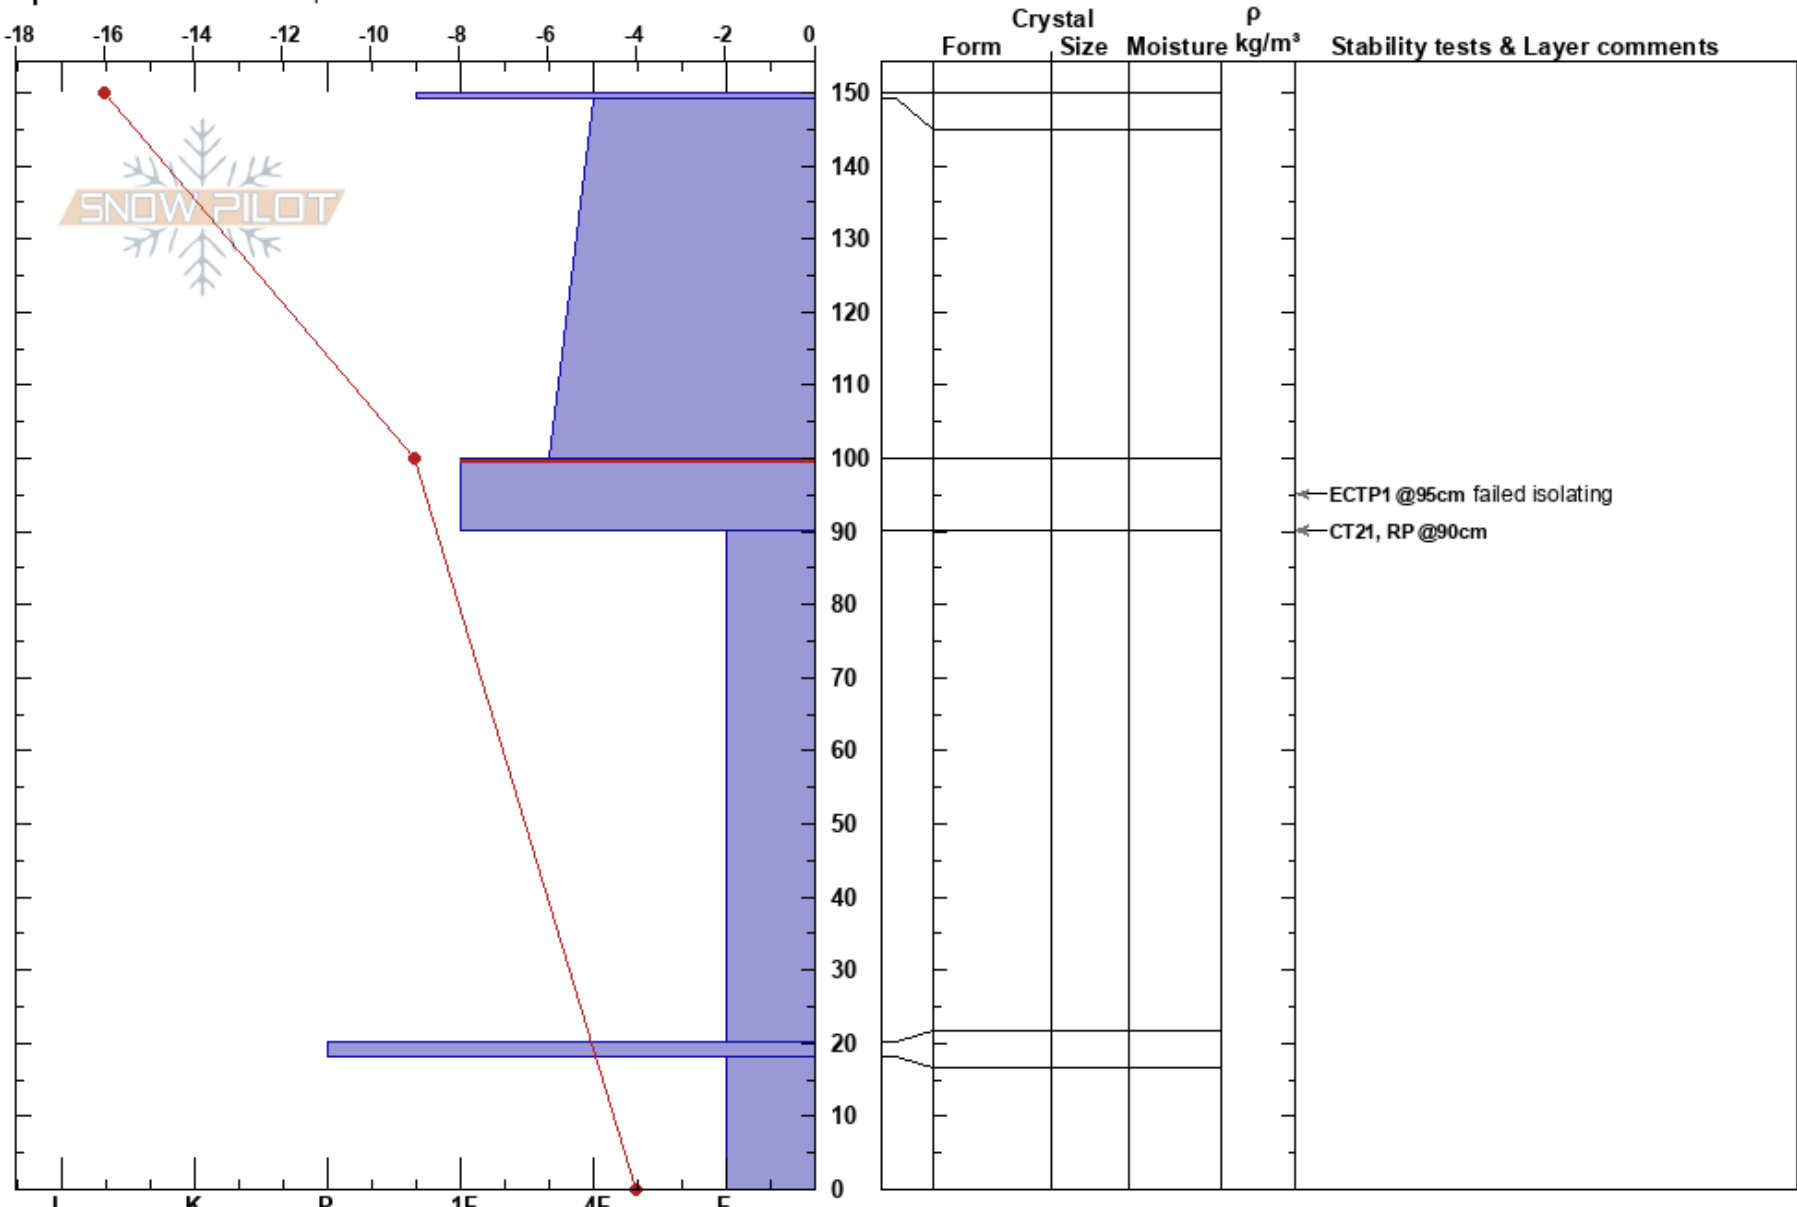

N Core ridge
 Kachina Peaks
 AZ
 Elevation: 11502 ft
 Aspect: 350°
 Specifics: Ski tracks on slope

Mike Farrell
 02/27/2022 - 10:00am
 Co-ord: 35.33486N, -111.67195W
 Slope Angle: 38°
 Wind Loading: previous

Stability: Poor
 Air Temperature: -2.5°C
 Sky Cover: CLR
 Precipitation: NO
 Wind: NE Calm

HS:150
 PF:50
 100-90cm:Problematic layer

Notes: Wind loaded start zone on N core ridge, new snow propagated and popped off as we were isolating our ECT column, we did not ski the slope.