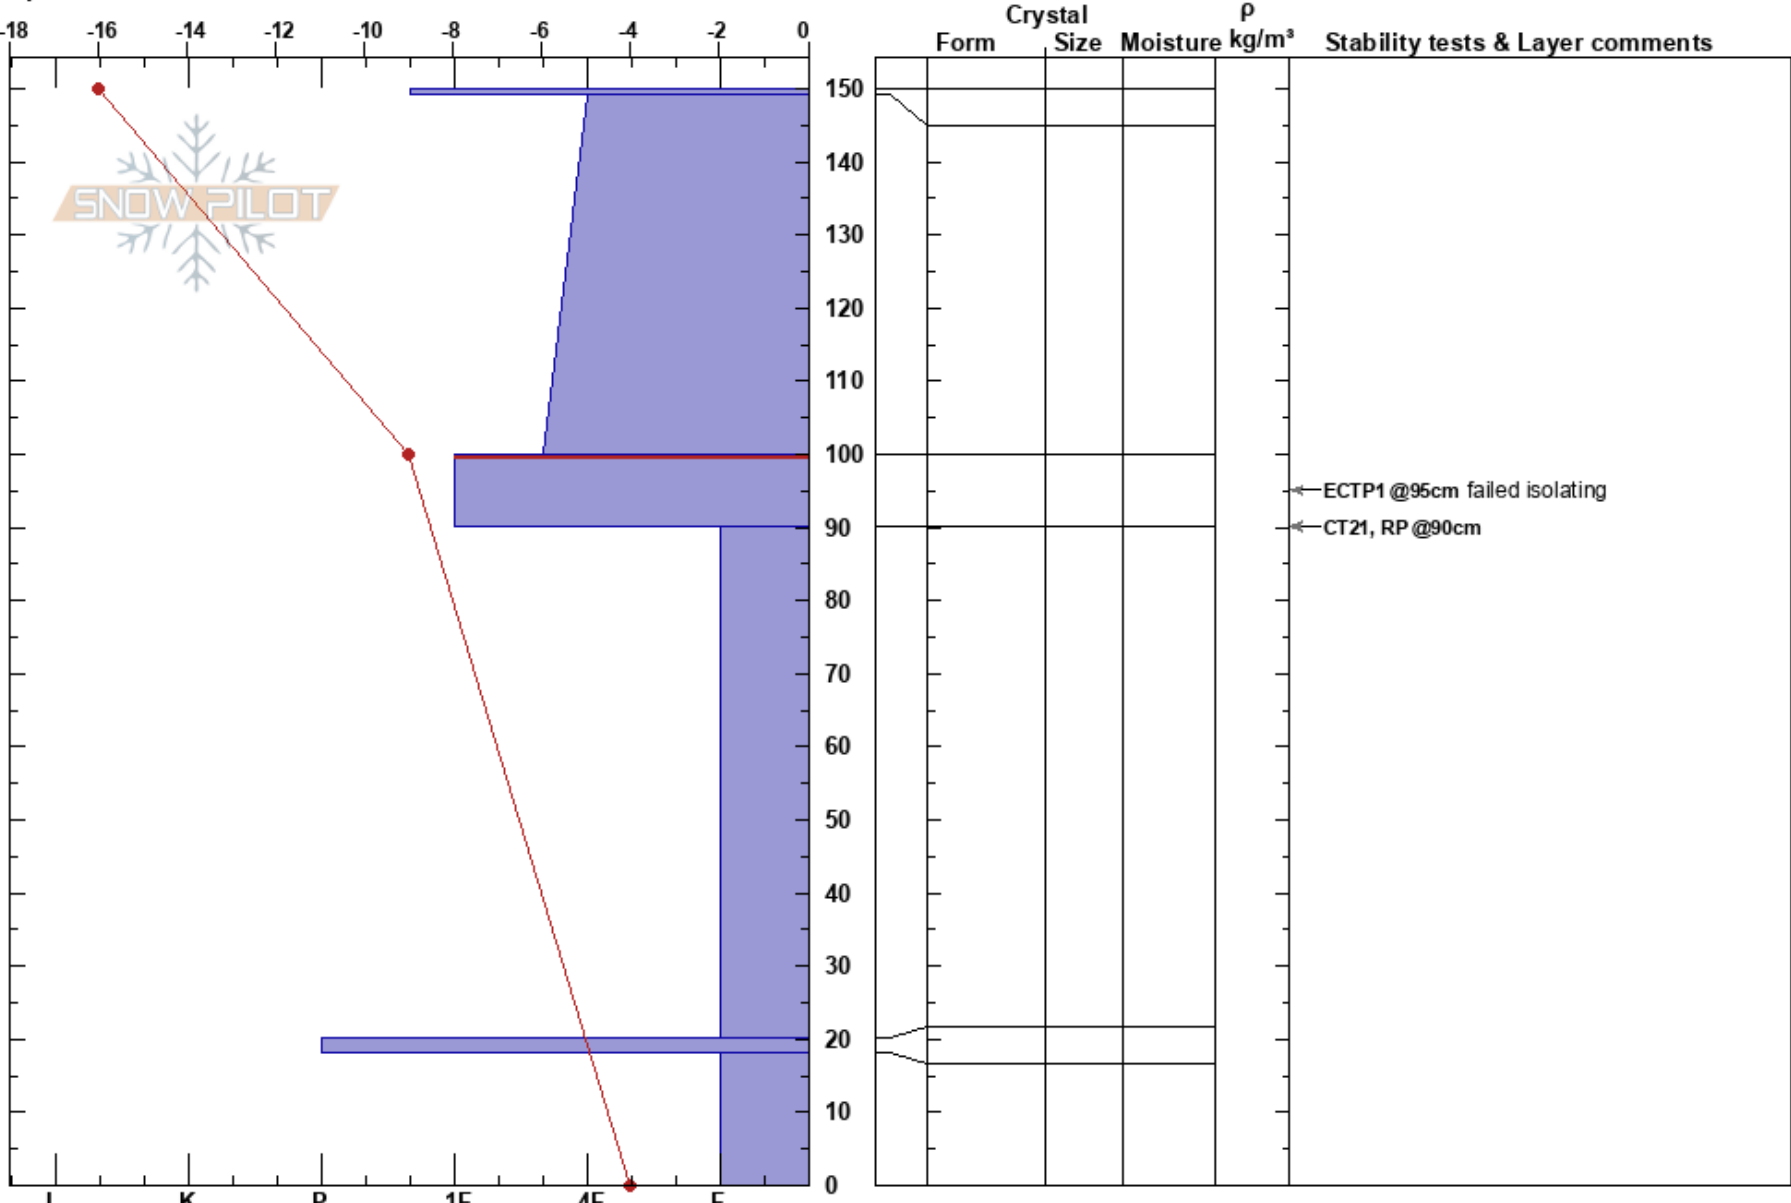

N Core ridge
 Kachina Peaks
 AZ
 Elevation: 11502 ft
 Aspect: 350°

Mike Farrell
 02/27/2022 - 10:00am
 Co-ord: 35.33486N, -111.67195W
 Slope Angle: 38°
 Wind Loading: previous

Stability: Poor
 Air Temperature: -2.5°C
 Sky Cover: CLR
 Precipitation: NO
 Wind: NE Calm

HS:150
 PF:50
 100-90cm:Problematic layer

Specifics: Ski tracks on slope

Notes: Wind loaded start zone on N core ridge, new snow propagated and popped off as we were isolating our ECT column, we did not ski the slope.