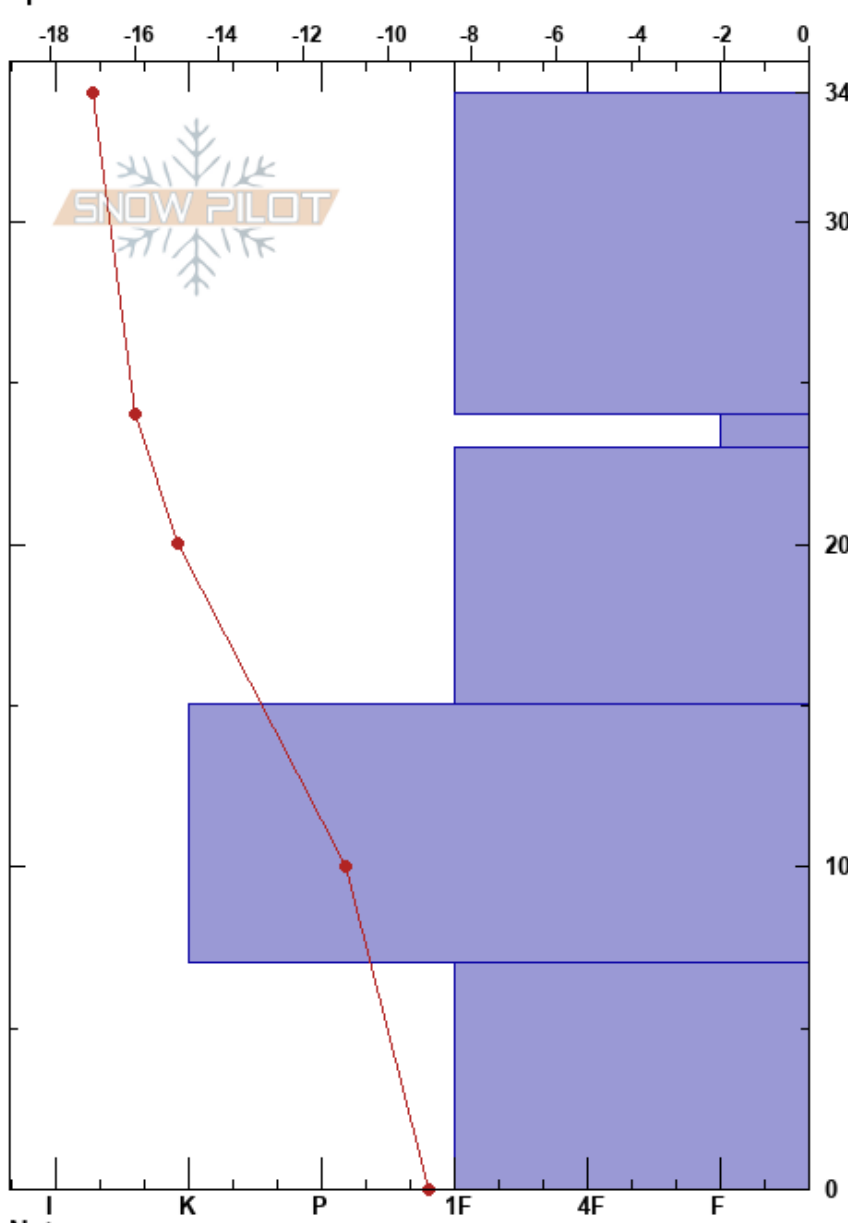

Ball Mtn. NW slope
 Sawatch
 CO
 Elevation: 11995 ft
 Aspect: NW
 Specifics:

Nobuki Endo
 02/25/2022 - 3:00pm
 Co-ord: 13S 394347E 4344006N
 Slope Angle: 21°
 Wind Loading: yes

Stability: **HS:34**
 Air Temperature: -15°C **PF:13** 24-23cm:Problematic layer
 Sky Cover: SCT **PS:3**
 Precipitation: NO
 Wind: W Moderate

Form	Crystal		ρ kg/m ³	Stability tests & Layer comments
	Size	Moisture		
•	0.1			← CT7, SC @28cm ← ECTP8 @26cm ← PST28/100 (SF) @26cm
∇	0.5			
	0.1			
□	2			
^	6			

Notes: