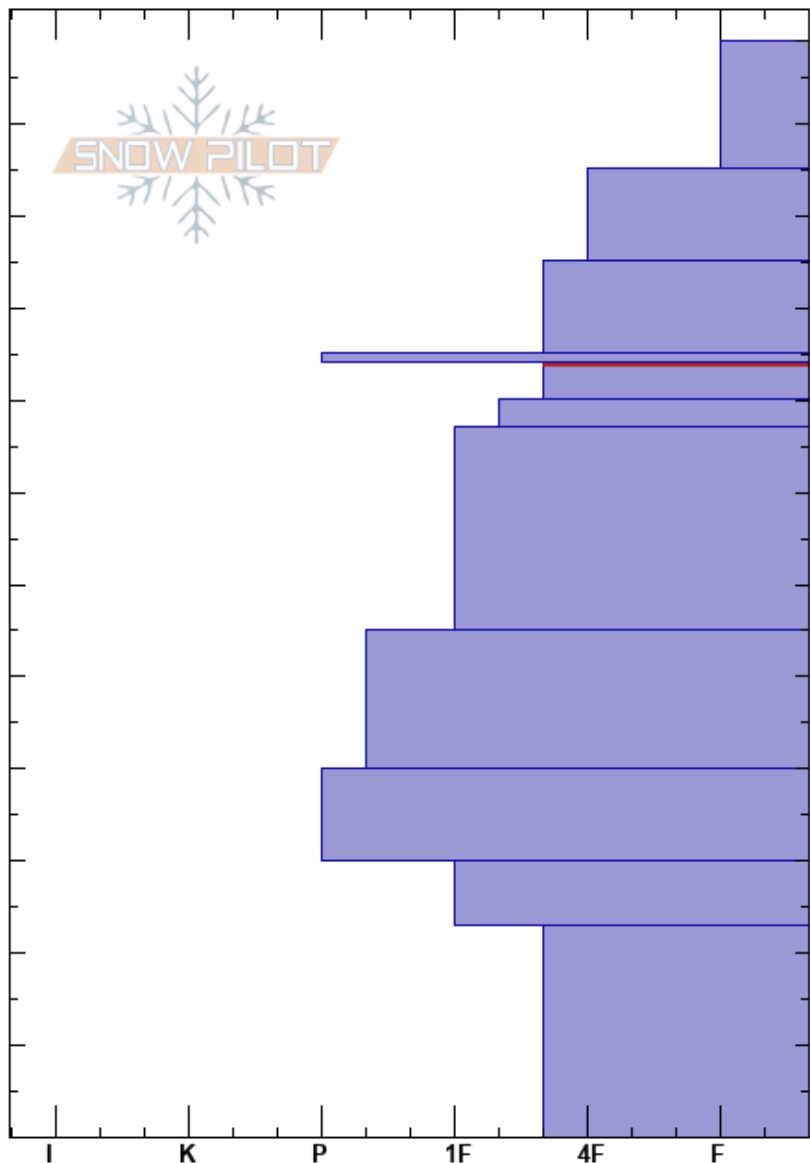

Sage Basin, TFork
 Madison Range-S
 MT
 Elevation: 9100 ft
 Aspect: 30°
 Specifics: Snowmobile tracks on slope; We snowmobiled slope

Alex Marienthal
 12/07/2017 - 12:30pm
 Co-ord: 44.94812N, -111.30366W
 Slope Angle: 15°
 Wind Loading: no

Stability: Good
 Air Temperature:
 Sky Cover: CLR
 Precipitation: NO
 Wind: N Calm

HS:119
 Layer Notes:
 84-80cm: Problematic layer

Depth (cm)	Crystal		Moisture	ρ kg/m ³	Stability tests & Layer comments
	Form	Size			
119					
110					
100					
90					
85	⊙				ECTN23 @85cm
84					ECTN23 @84cm
80					CT23, Q3 @84cm
70					
60					
50					
40					
30					
20					
10					
0					CT29, Q3 @0cm