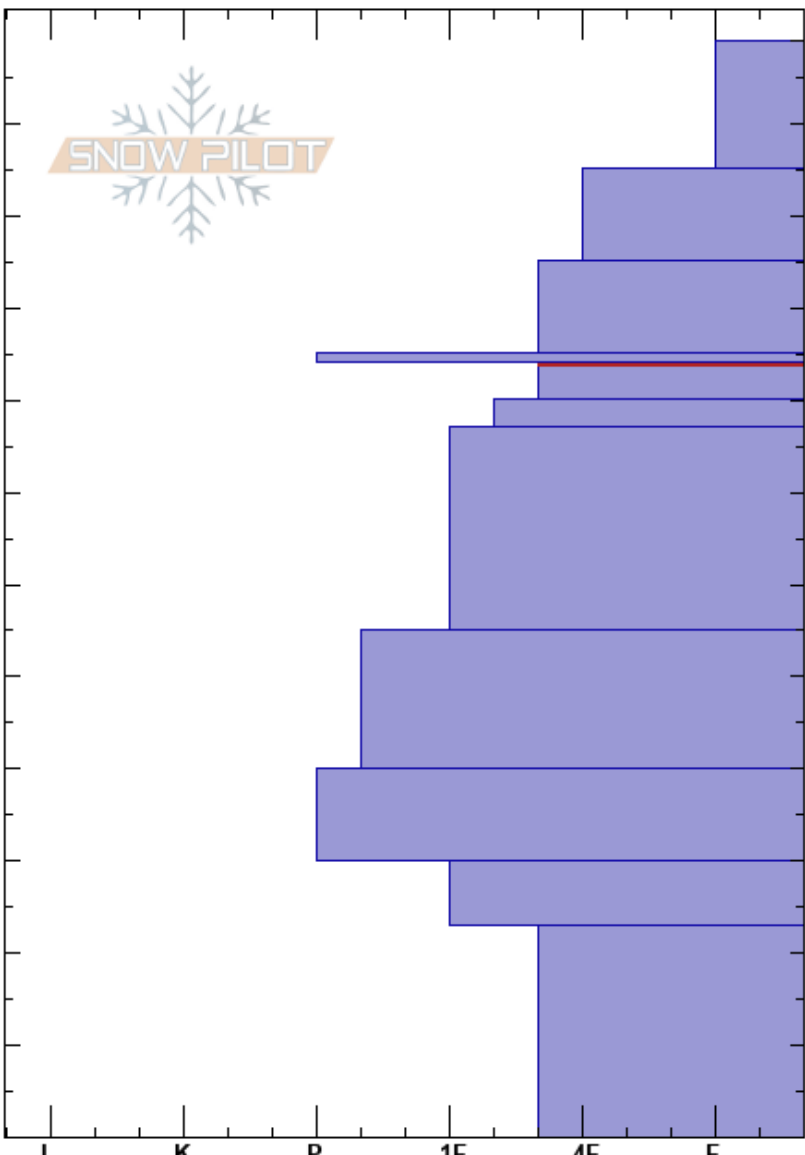

Sage Basin, TFork  
 Madison Range-S  
 MT  
 Elevation: 9100 ft  
 Aspect: 30°  
 Specifics: Snowmobile tracks on slope; We snowmobiled slope

Alex Marienthal  
 12/07/2017 - 12:30pm  
 Co-ord: 44.94812N, -111.30366W  
 Slope Angle: 15°  
 Wind Loading: no

Stability: Good  
 Air Temperature:  
 Sky Cover: CLR  
 Precipitation: NO  
 Wind: N Calm

HS:119  
 Layer Notes:  
 84-80cm: Problematic layer

Depth (cm)	Crystal		Moisture	$\rho$ kg/m <sup>3</sup>	Stability tests & Layer comments
	Form	Size			
119					
110					
100					
90					
85	⊙⊙				ECTN23 @85cm
84					ECTN23 @84cm CT23, Q3 @84cm
80					
70					
60					
50					
40					
30					
20					
10					
0					CT29, Q3 @0cm