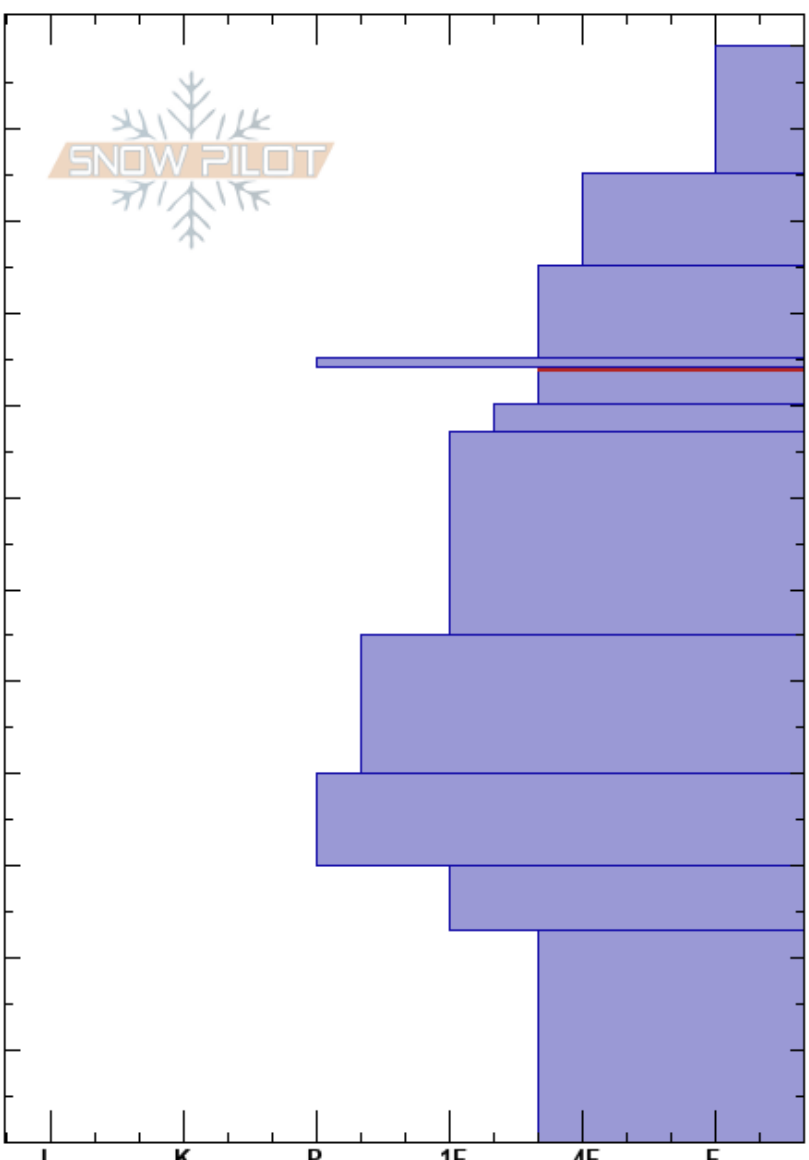

Sage Basin, TFork
 Madison Range-S
 MT
 Elevation: 9100 ft
 Aspect: 30°
 Specifics: Snowmobile tracks on slope; We snowmobiled slope

Alex Marienthal
 12/07/2017 - 12:30pm
 Co-ord: 44.94812N, -111.30366W
 Slope Angle: 15°
 Wind Loading: no

Stability: Good
 Air Temperature:
 Sky Cover: CLR
 Precipitation: NO
 Wind: N Calm

HS:119
 Layer Notes:
 84-80cm: Problematic layer

Depth (cm)	Crystal		Moisture	ρ kg/m ³	Stability tests & Layer comments
	Form	Size			
119					
110					
100					
90					
85	⊙⊙				ECTN23 @85cm
84					ECTN23 @84cm CT23, Q3 @84cm
80					
70					
60					
50					
40					
30					
20					
10					
0					CT29, Q3 @0cm