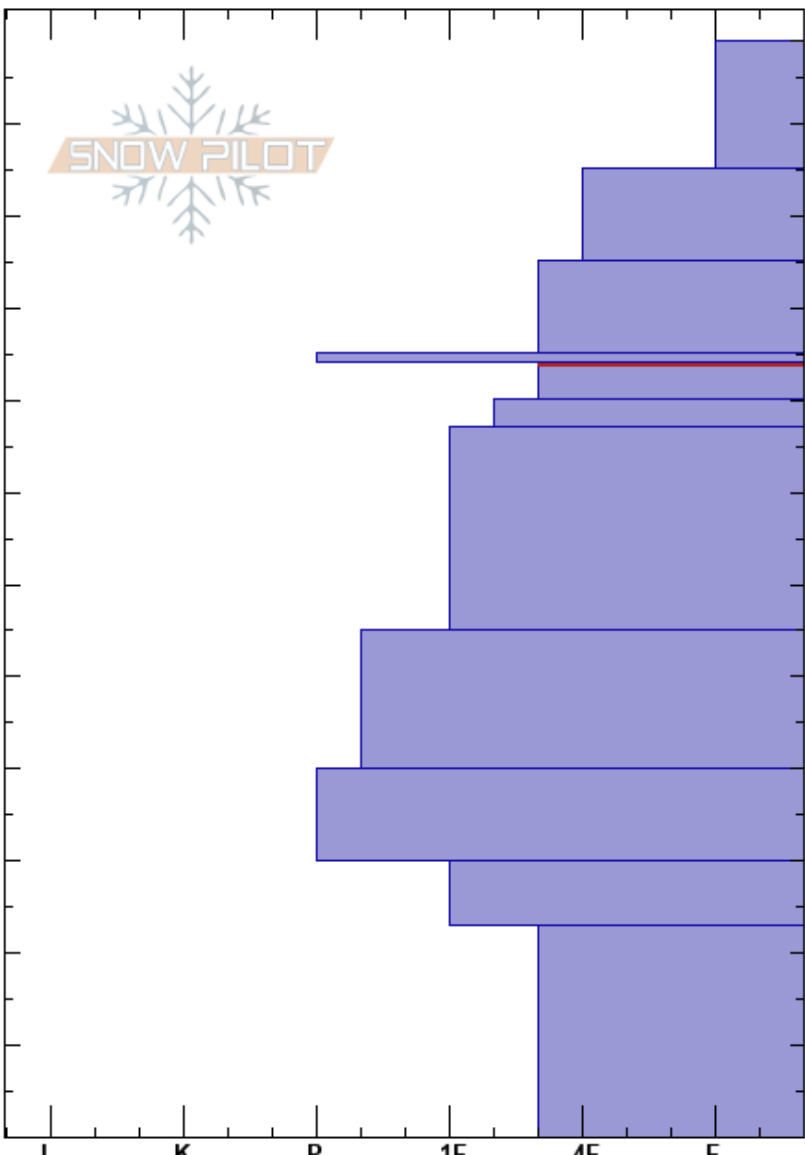

Sage Basin, TFork  
 Madison Range-S  
 MT  
 Elevation: 9100 ft  
 Aspect: 30°  
 Specifics: Snowmobile tracks on slope; We snowmobiled slope

Alex Marienthal  
 12/07/2017 - 12:30pm  
 Co-ord: 44.94812N, -111.30366W  
 Slope Angle: 15°  
 Wind Loading: no

Stability: Good  
 Air Temperature:  
 Sky Cover: CLR  
 Precipitation: NO  
 Wind: N Calm

HS:119  
 Layer Notes:  
 84-80cm: Problematic layer

Depth (cm)	Crystal		Moisture	$\rho$ kg/m <sup>3</sup>	Stability tests & Layer comments
	Form	Size			
119					
110					
100					
90					
85	⊙⊙				ECTN23 @85cm
84					ECTN23 @84cm
80					CT23, Q3 @84cm
70					
60					
50					
40					
30					
20					
10					
0					CT29, Q3 @0cm