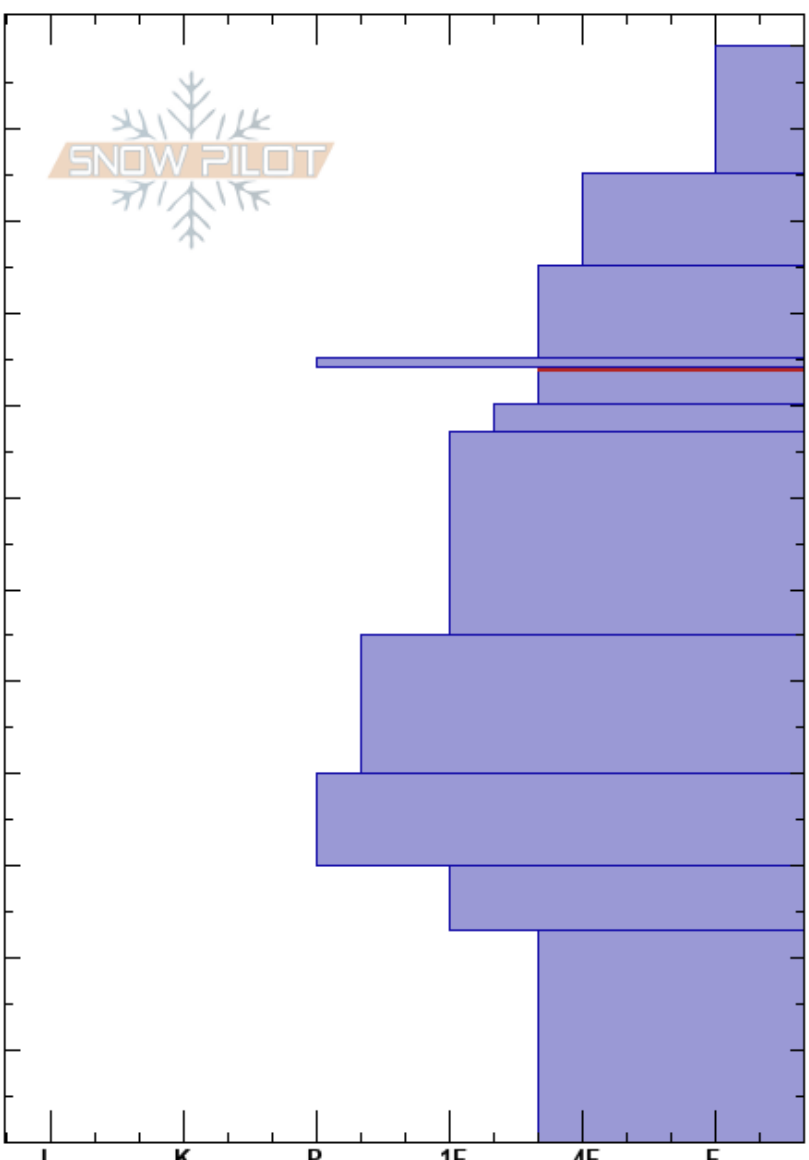

Sage Basin, TFork
 Madison Range-S
 MT
 Elevation: 9100 ft
 Aspect: 30°
 Specifics: Snowmobile tracks on slope; We snowmobiled slope

Alex Marienthal
 12/07/2017 - 12:30pm
 Co-ord: 44.94812N, -111.30366W
 Slope Angle: 15°
 Wind Loading: no

Stability: Good
 Air Temperature:
 Sky Cover: CLR
 Precipitation: NO
 Wind: N Calm

HS:119
 Layer Notes:
 84-80cm: Problematic layer

Depth (cm)	Crystal		Moisture	ρ kg/m ³	Stability tests & Layer comments
	Form	Size			
119					
110					
100					
90					
85	⊙				ECTN23 @85cm
84					ECTN23 @84cm CT23, Q3 @84cm
80					
70					
60					
50					
40					
30					
20					
10					
0					CT29, Q3 @0cm