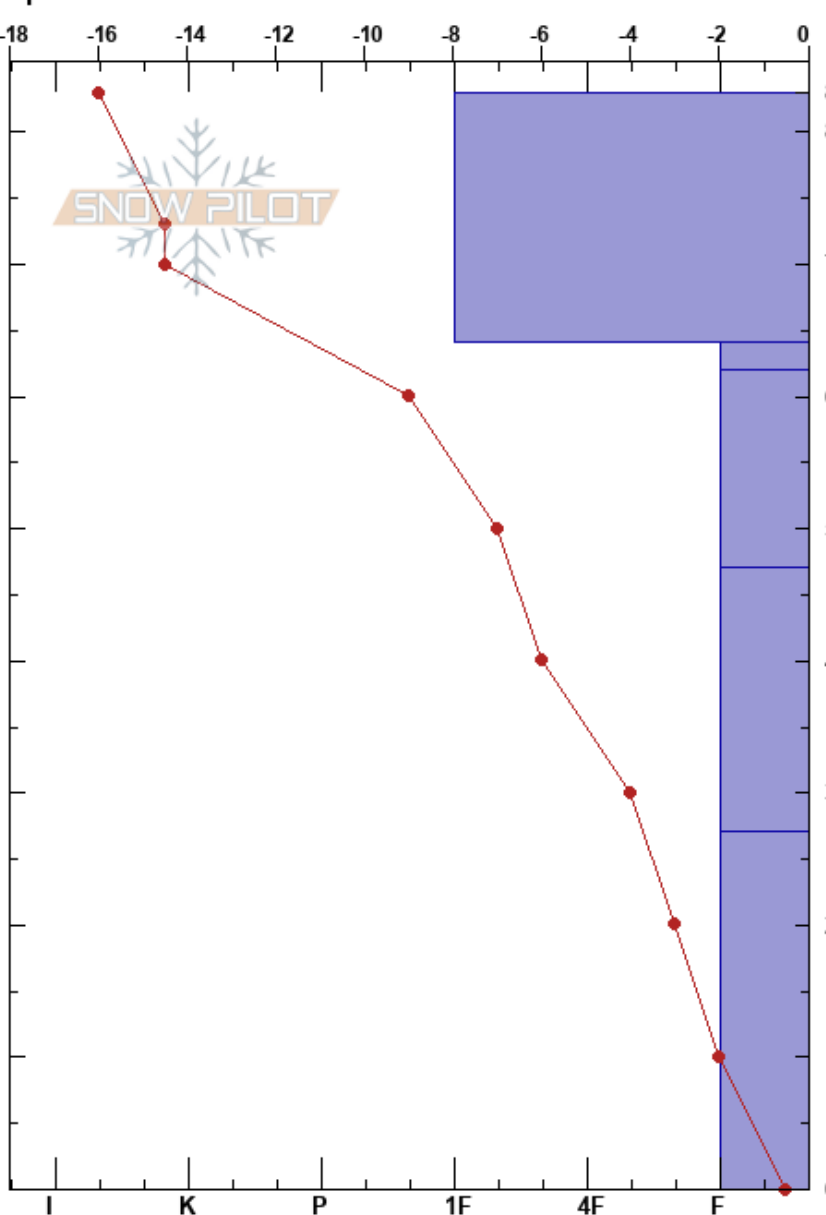

W Ball Summit Block  
 Sawatch  
 CO  
**Elevation:** 12127 ft  
**Aspect:** 20°  
**Specifics:**

Jesse Yelverton  
 02/26/2022 - 2:30am  
**Co-ord:** 13S 394510W 4343995N  
**Slope Angle:** 25°  
**Wind Loading:** previous

**Stability:**  
**Air Temperature:** -6°C  
**Sky Cover:** SCT  
**Precipitation:** NO  
**Wind:** W Light Breeze

**HS:**83  
**PF:**60  
**PS:**20  
 64-62cm: Problematic layer

Form	Crystal		$\rho$ kg/m <sup>3</sup>	Stability tests & Layer comments
	Size	Moisture		
/	0.1			
/	0.5			
□	2			← PST22/100 (SF) @62cm
□	2			← ECTP13 @62cm
△	4			← CT13, Q3 @60cm
A	4-10			