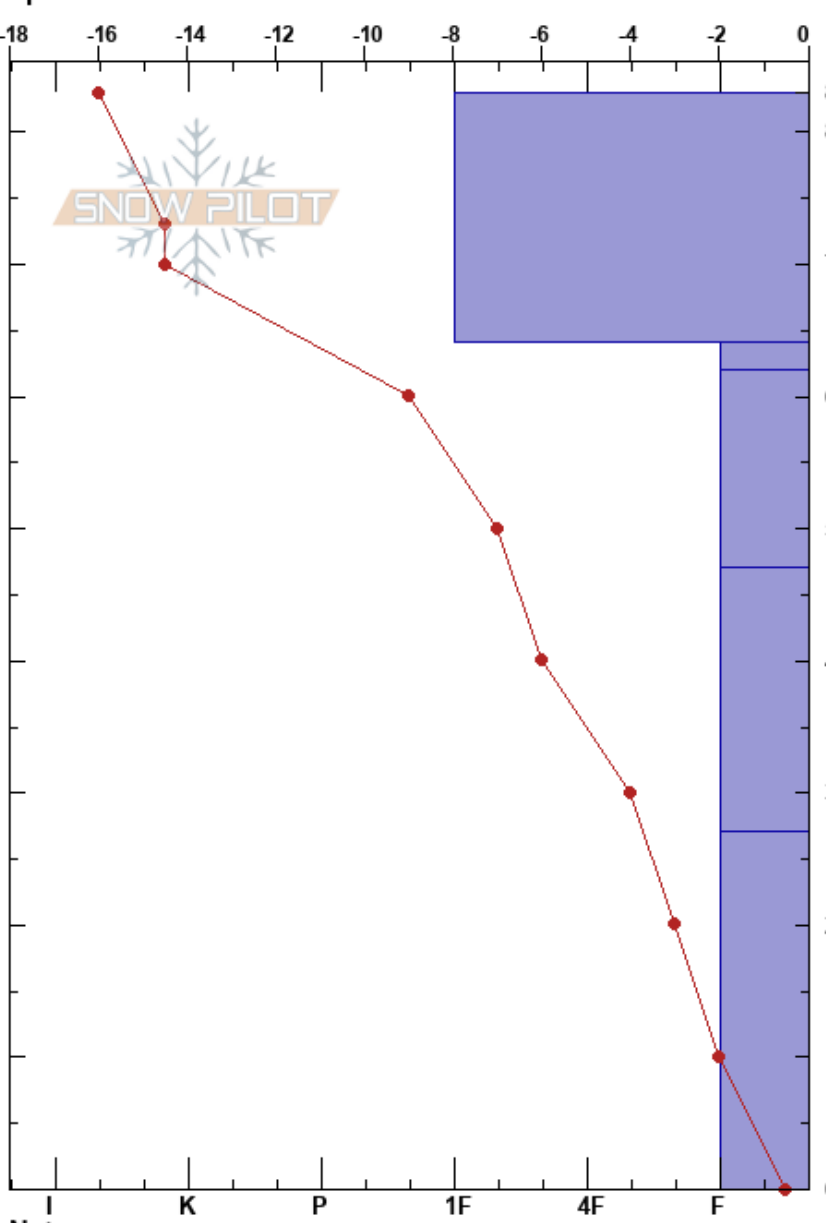

W Ball Summit Block
 Sawatch
 CO
Elevation: 12127 ft
Aspect: 20°
Specifics:

Jesse Yelverton
 02/26/2022 - 2:30am
Co-ord: 13S 394510W 4343995N
Slope Angle: 25°
Wind Loading: previous

Stability:
Air Temperature: -6°C
Sky Cover: SCT
Precipitation: NO
Wind: W Light Breeze

HS:83
PF:60
PS:20
 64-62cm: Problematic layer

Form	Crystal		ρ kg/m ³	Stability tests & Layer comments
	Size	Moisture		
/	0.1			
/	0.5			
□	2			← PST22/100 (SF) @62cm
□	2			← ECTP13 @62cm
△	4			← CT13, Q3 @60cm
A	4-10			