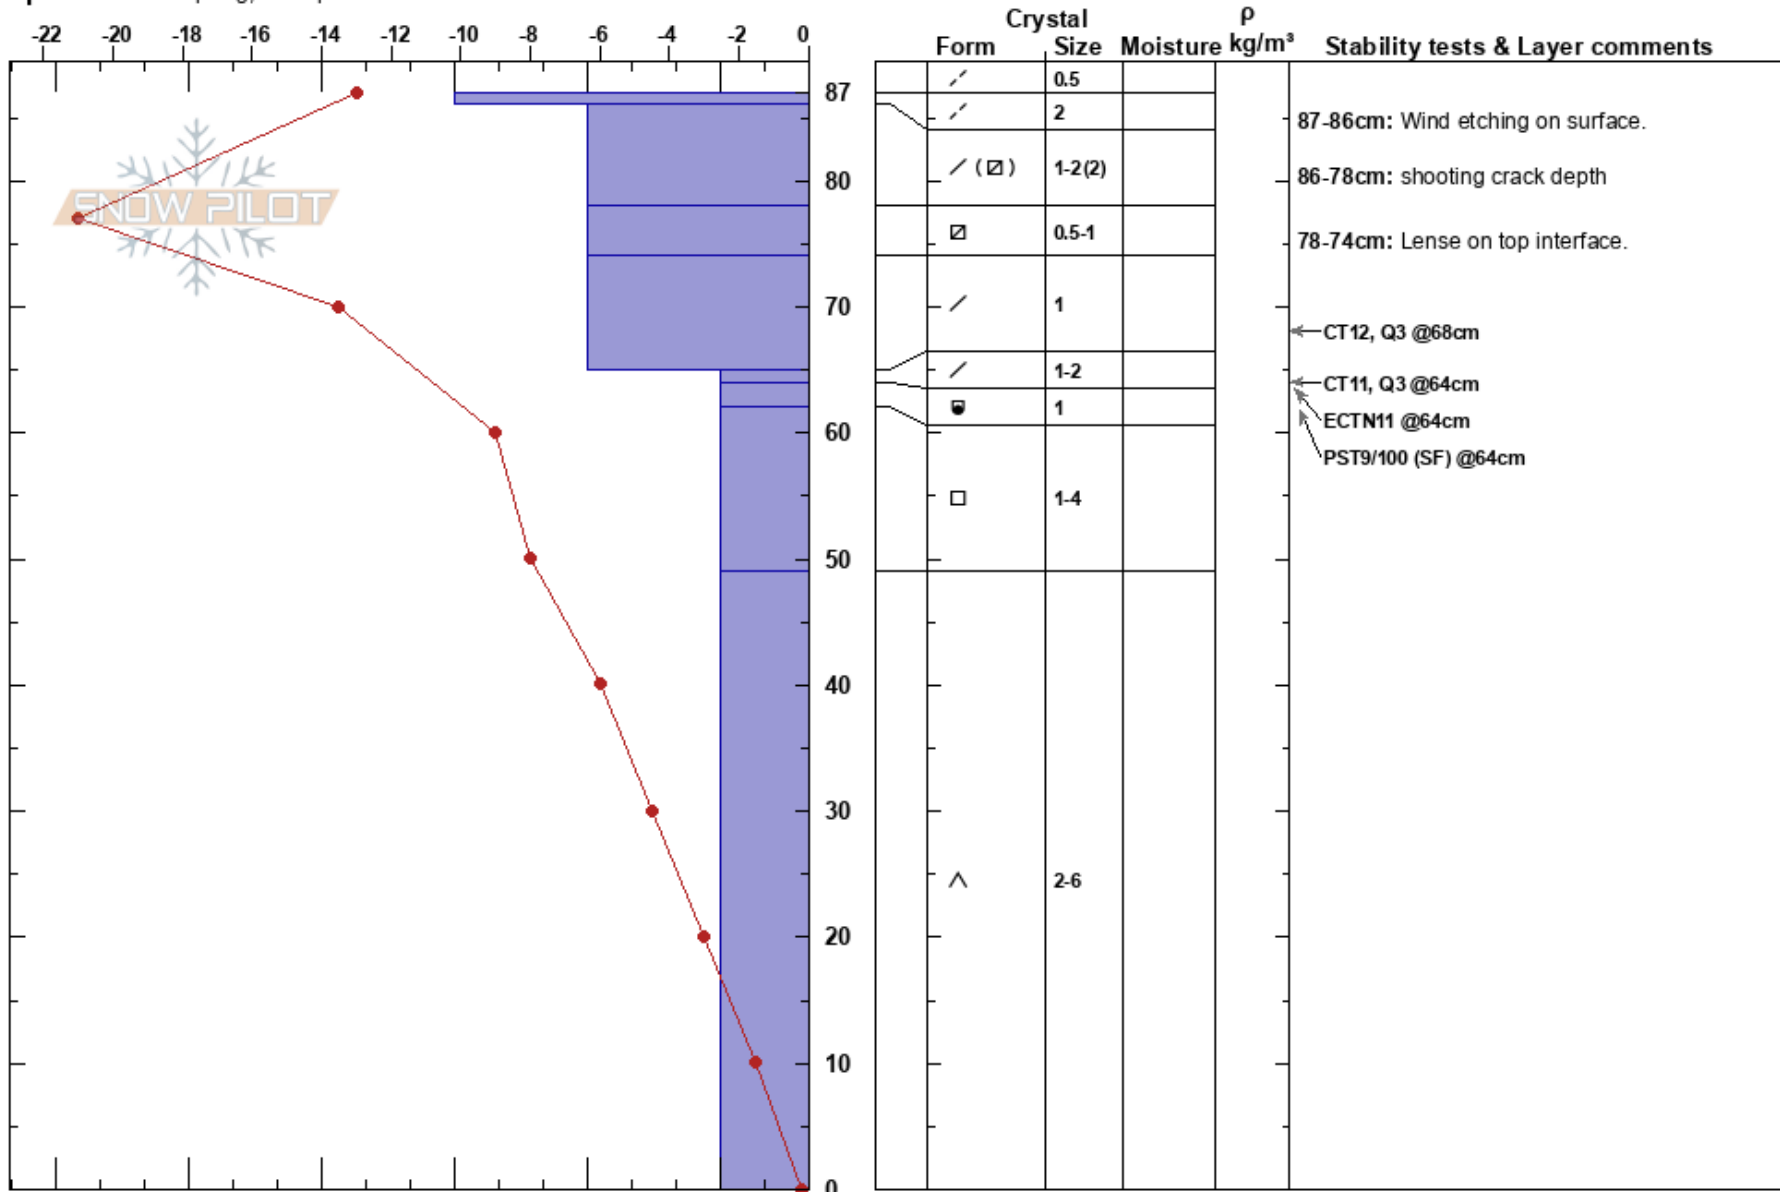

Aspect: 342°

Wind Loading: yes

Specifics: Collapsing, widespreac

Stability:

Air Temperature: -7°C

Sky Cover: BKN

Precipitation: NO

Wind: W Calm

HS:87

PF:50

PS: 15

Layer Notes:

87-86cm: Wind etching on surface.

86-78cm: shooting crack depth

78-74cm: Lense on top interface.

65-64cm: Very shear lense

65-64cm: Problematic layer

Notes: 1 finger diameter sticks found against ground. Sticks did not penetrate test or obs wall.