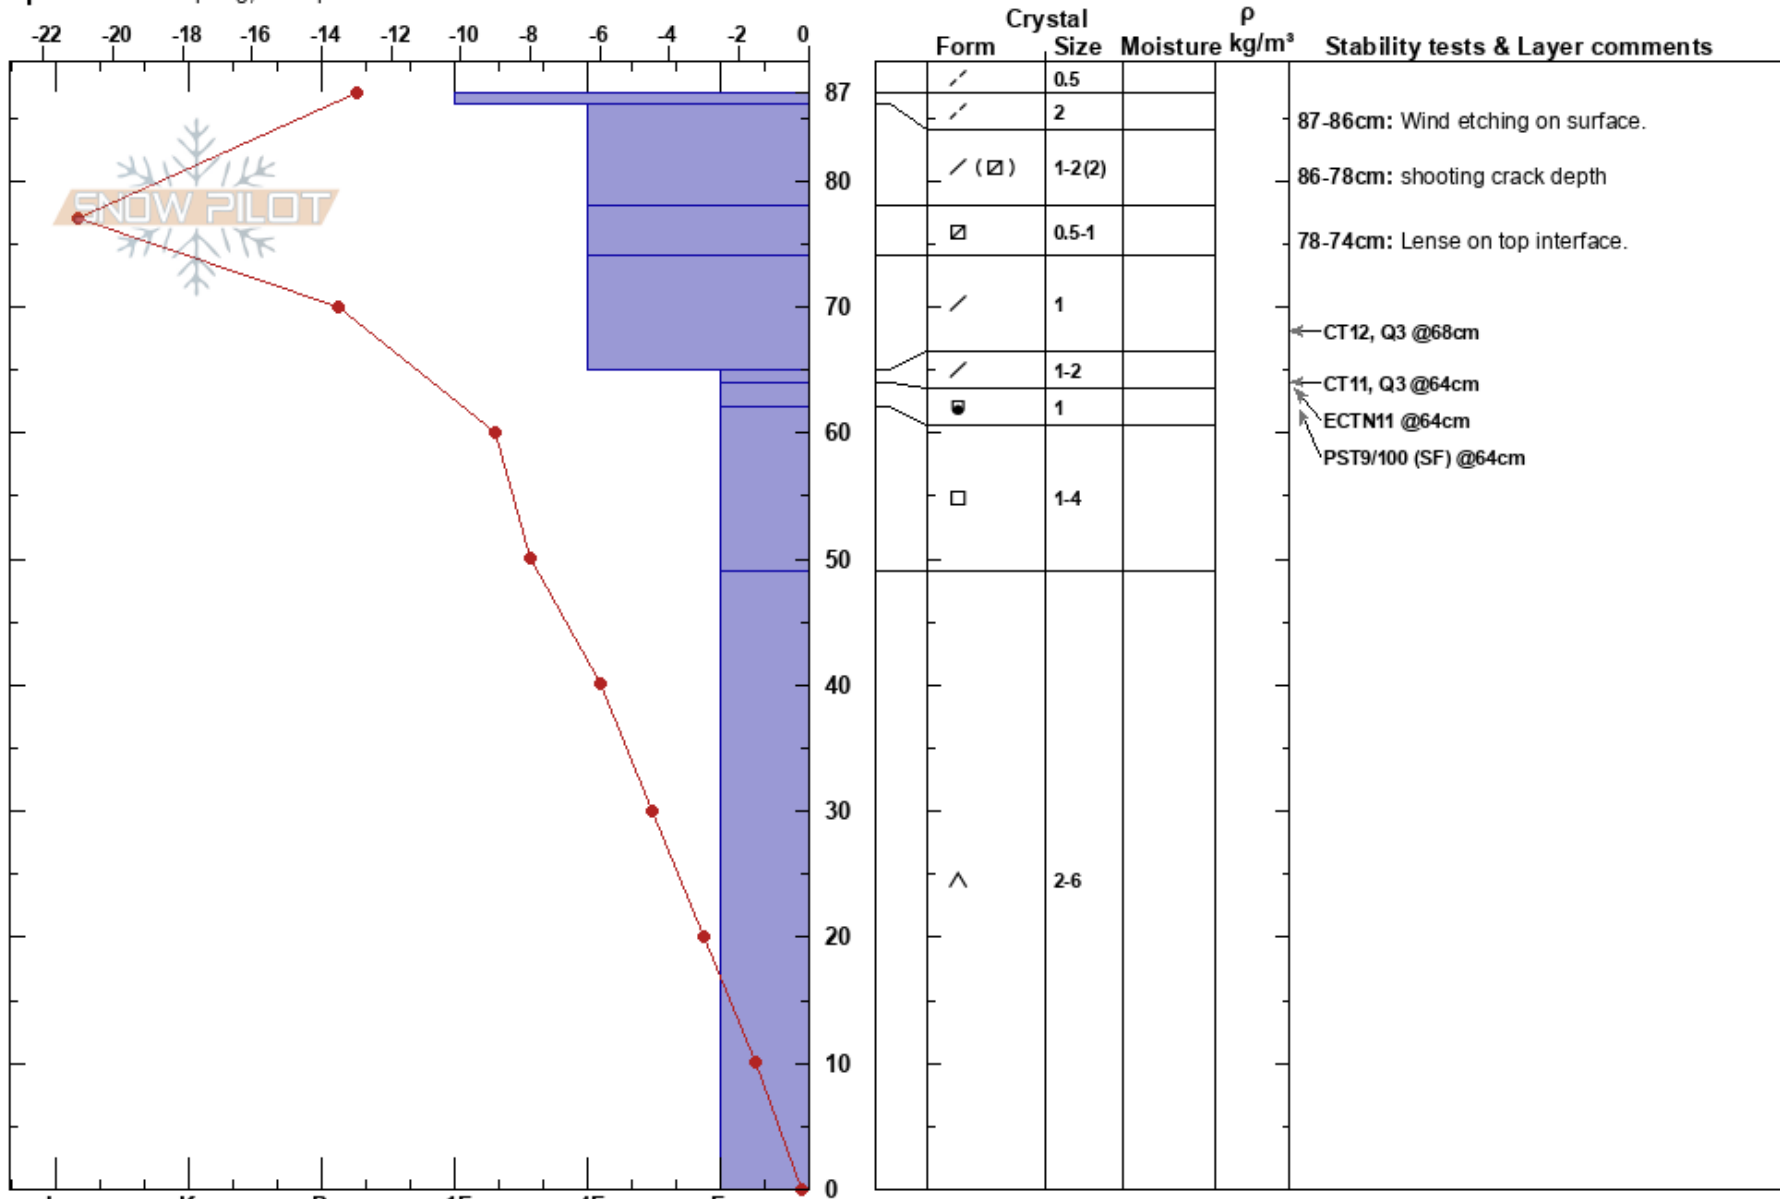

Aspect: 342°

Wind Loading: yes

Specifics: Collapsing, widespreac

Stability:

Air Temperature: -7°C

Sky Cover: BKN

Precipitation: NO

Wind: W Calm

HS:87

PF:50

PS: 15

Layer Notes:

87-86cm: Wind etching on surface.

86-78cm: shooting crack depth

78-74cm: Lense on top interface.

65-64cm: Very shear lense

65-64cm: Problematic layer

Notes: 1 finger diameter sticks found against ground. Sticks did not penetrate test or obs wall.