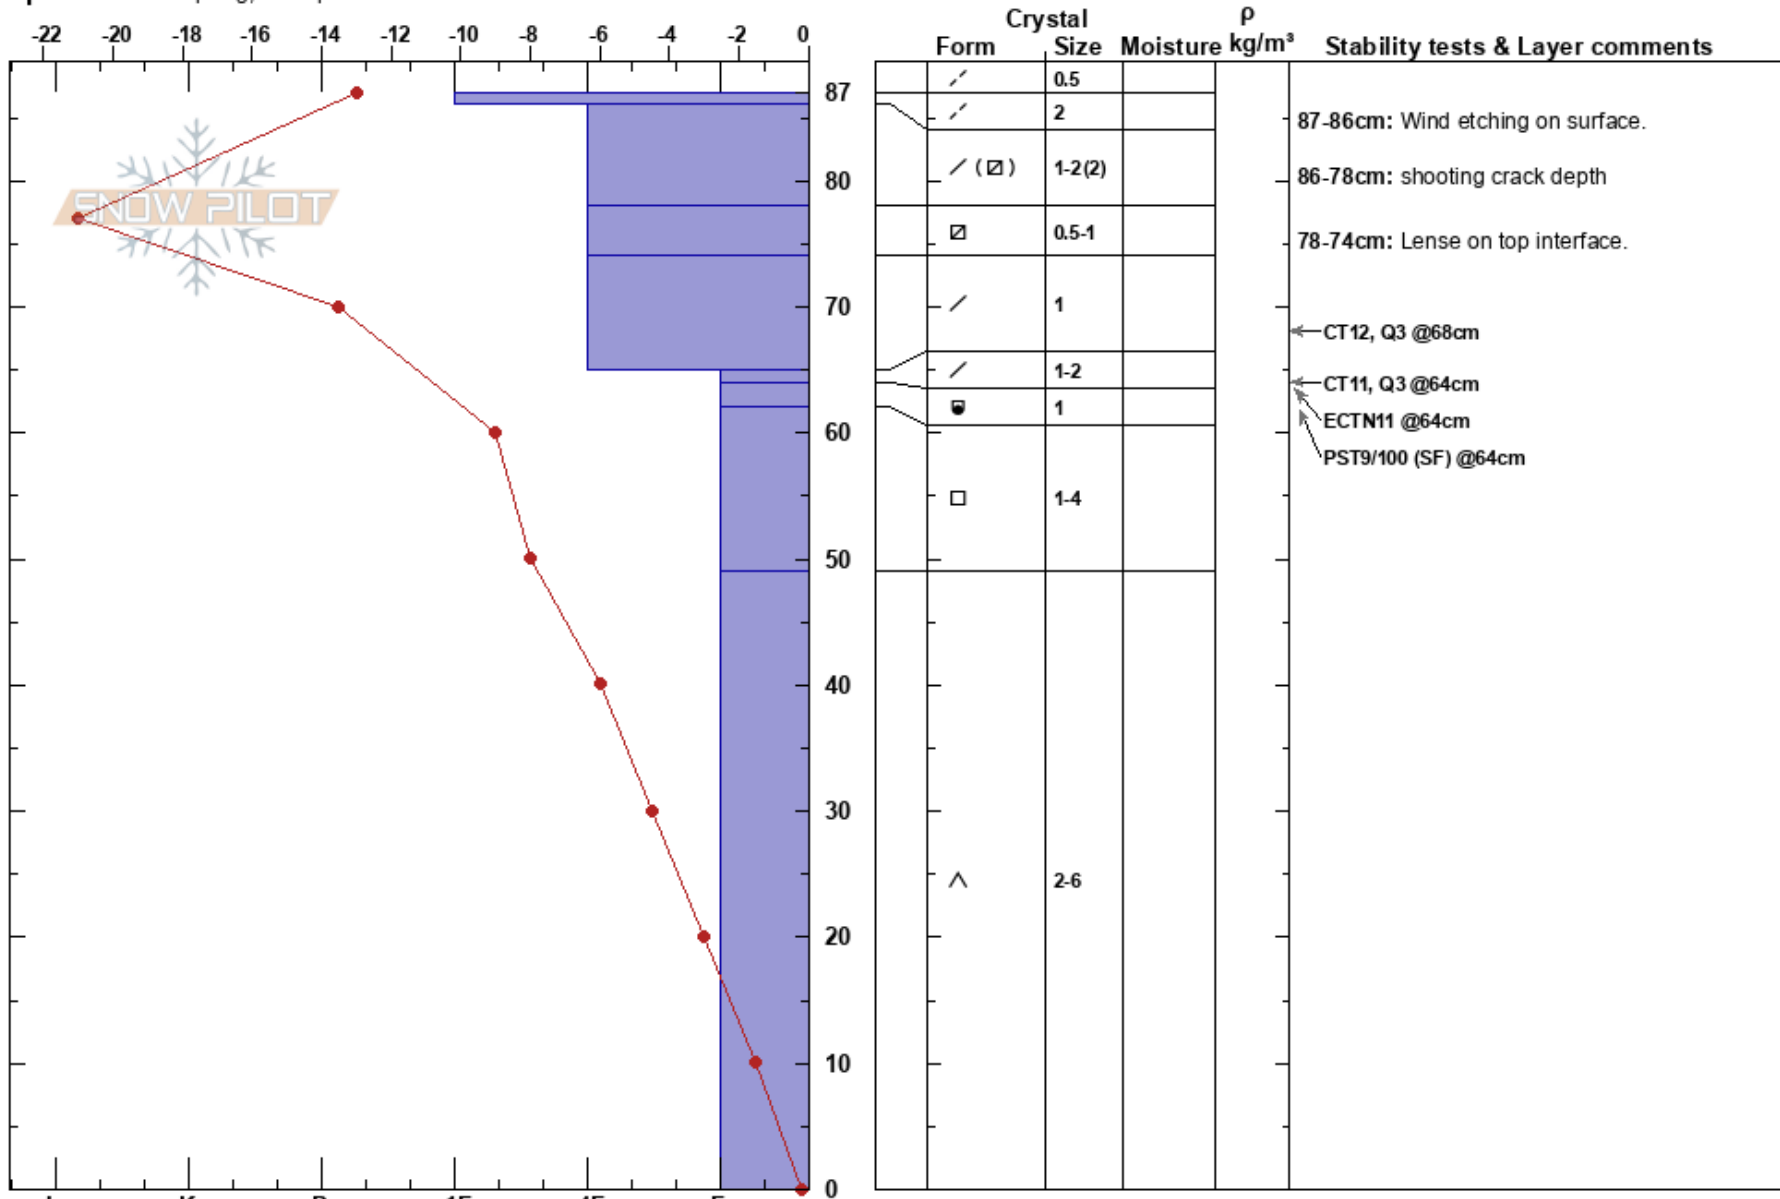

Famous Mine, Leadville
 Sawatch
 CO
Elevation: 11551 ft
Aspect: 342°
Specifics: Collapsing, widespreac

Jesse Yelverton
 02/25/2022 - 10:00am
Co-ord: 13S 394431W 4346891N
Slope Angle: 2°
Wind Loading: yes

Stability:
Air Temperature: -7°C
Sky Cover: BKN
Precipitation: NO
Wind: W Calm

HS:87
PF:50
PS: 15
Layer Notes:
 87-86cm: Wind etching on surface.
 86-78cm: shooting crack depth
 78-74cm: Lense on top interface.
 65-64cm: Very shear lense
 65-64cm: Problematic layer

Notes: 1 finger diameter sticks found against ground. Sticks did not penetrate test or obs wall.