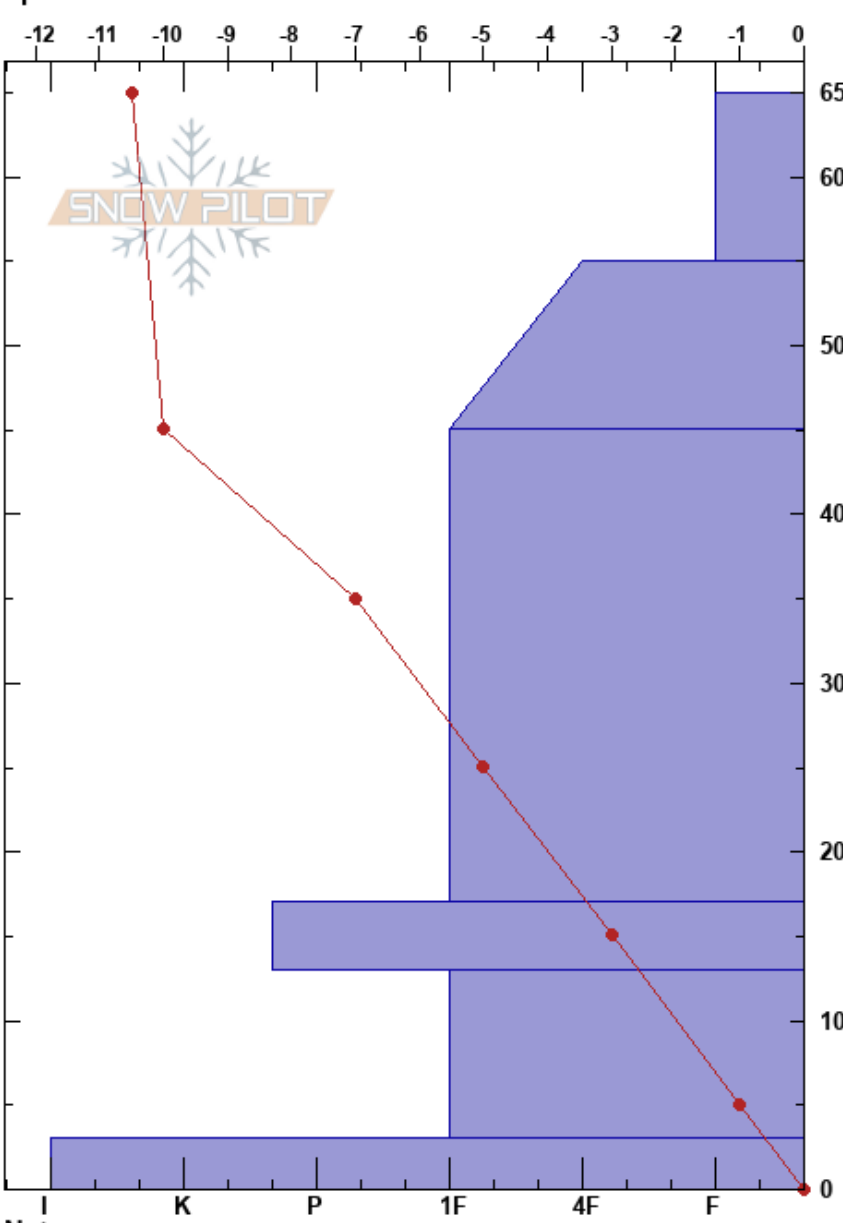

Loche Valle, RMNP  
 RMNP  
 CO  
 Elevation: 10300 ft  
 Aspect: 90°  
 Specifics:

Sam Seward  
 12/07/2017 - 11:00am  
 Co-ord:  
 Slope Angle: 23°  
 Wind Loading: no

Stability:  
 Air Temperature: -12°C  
 Sky Cover: OVC  
 Precipitation: S-1  
 Wind: Calm

HS:65  
 PF:40  
 Layer Notes:

	Crystal		$\rho$ kg/m <sup>3</sup>	Stability tests & Layer comments
	Form	Size		
65				
60	/	0.3	D	
50	⊠	1.5	D	
40				
30	□	1	D	
20				
15	^	3	D	← CT29, Q1 @17cm
10	^	3	D	
0	⊠			