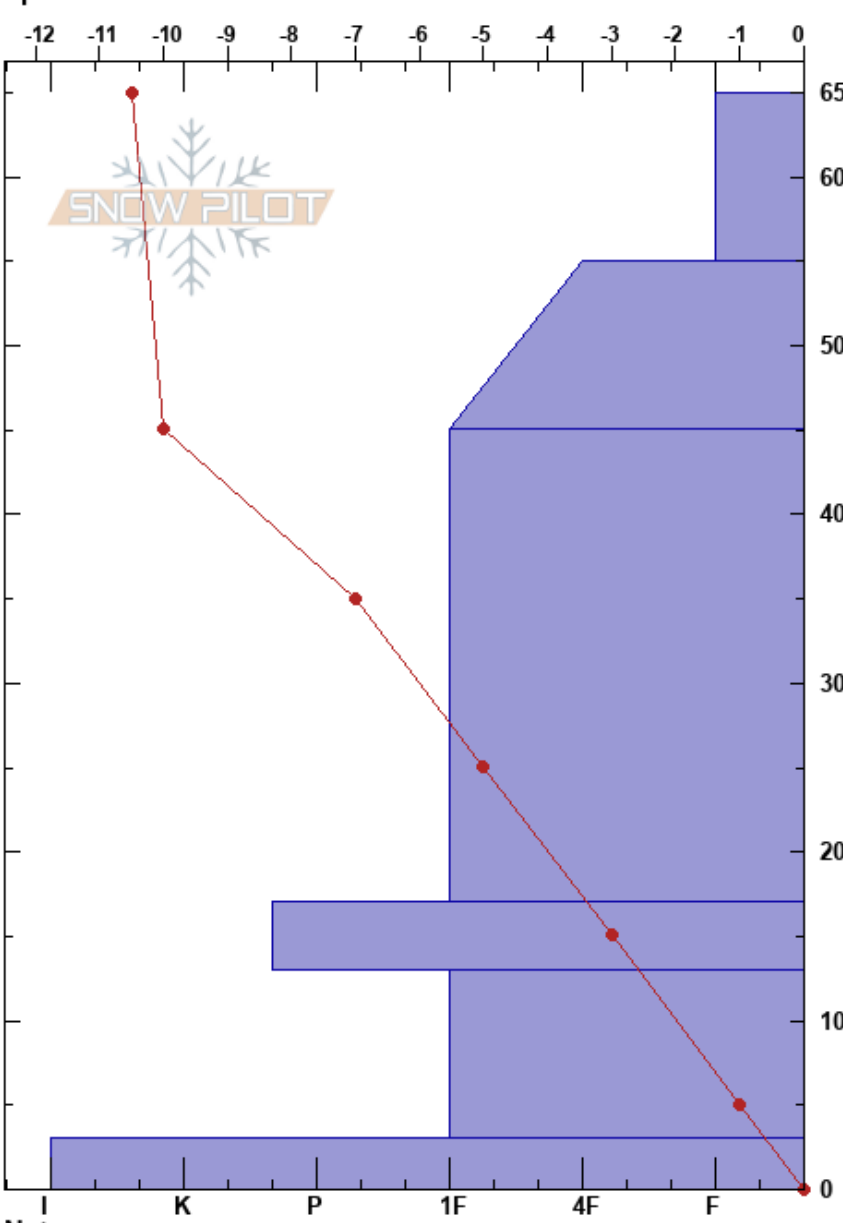

Loche Valle, RMNP
 RMNP
 CO
 Elevation: 10300 ft
 Aspect: 90°
 Specifics:

Sam Seward
 12/07/2017 - 11:00am
 Co-ord:
 Slope Angle: 23°
 Wind Loading: no

Stability:
 Air Temperature: -12°C
 Sky Cover: OVC
 Precipitation: S-1
 Wind: Calm

HS:65
 PF:40
 Layer Notes:

	Crystal		ρ kg/m ³	Stability tests & Layer comments
	Form	Size		
65				
60	/	0.3	D	
50	⊠	1.5	D	
40				
30	□	1	D	
20				
17	^	3	D	← CT29, Q1 @17cm
10	^	3	D	
0	⊠			

Notes: