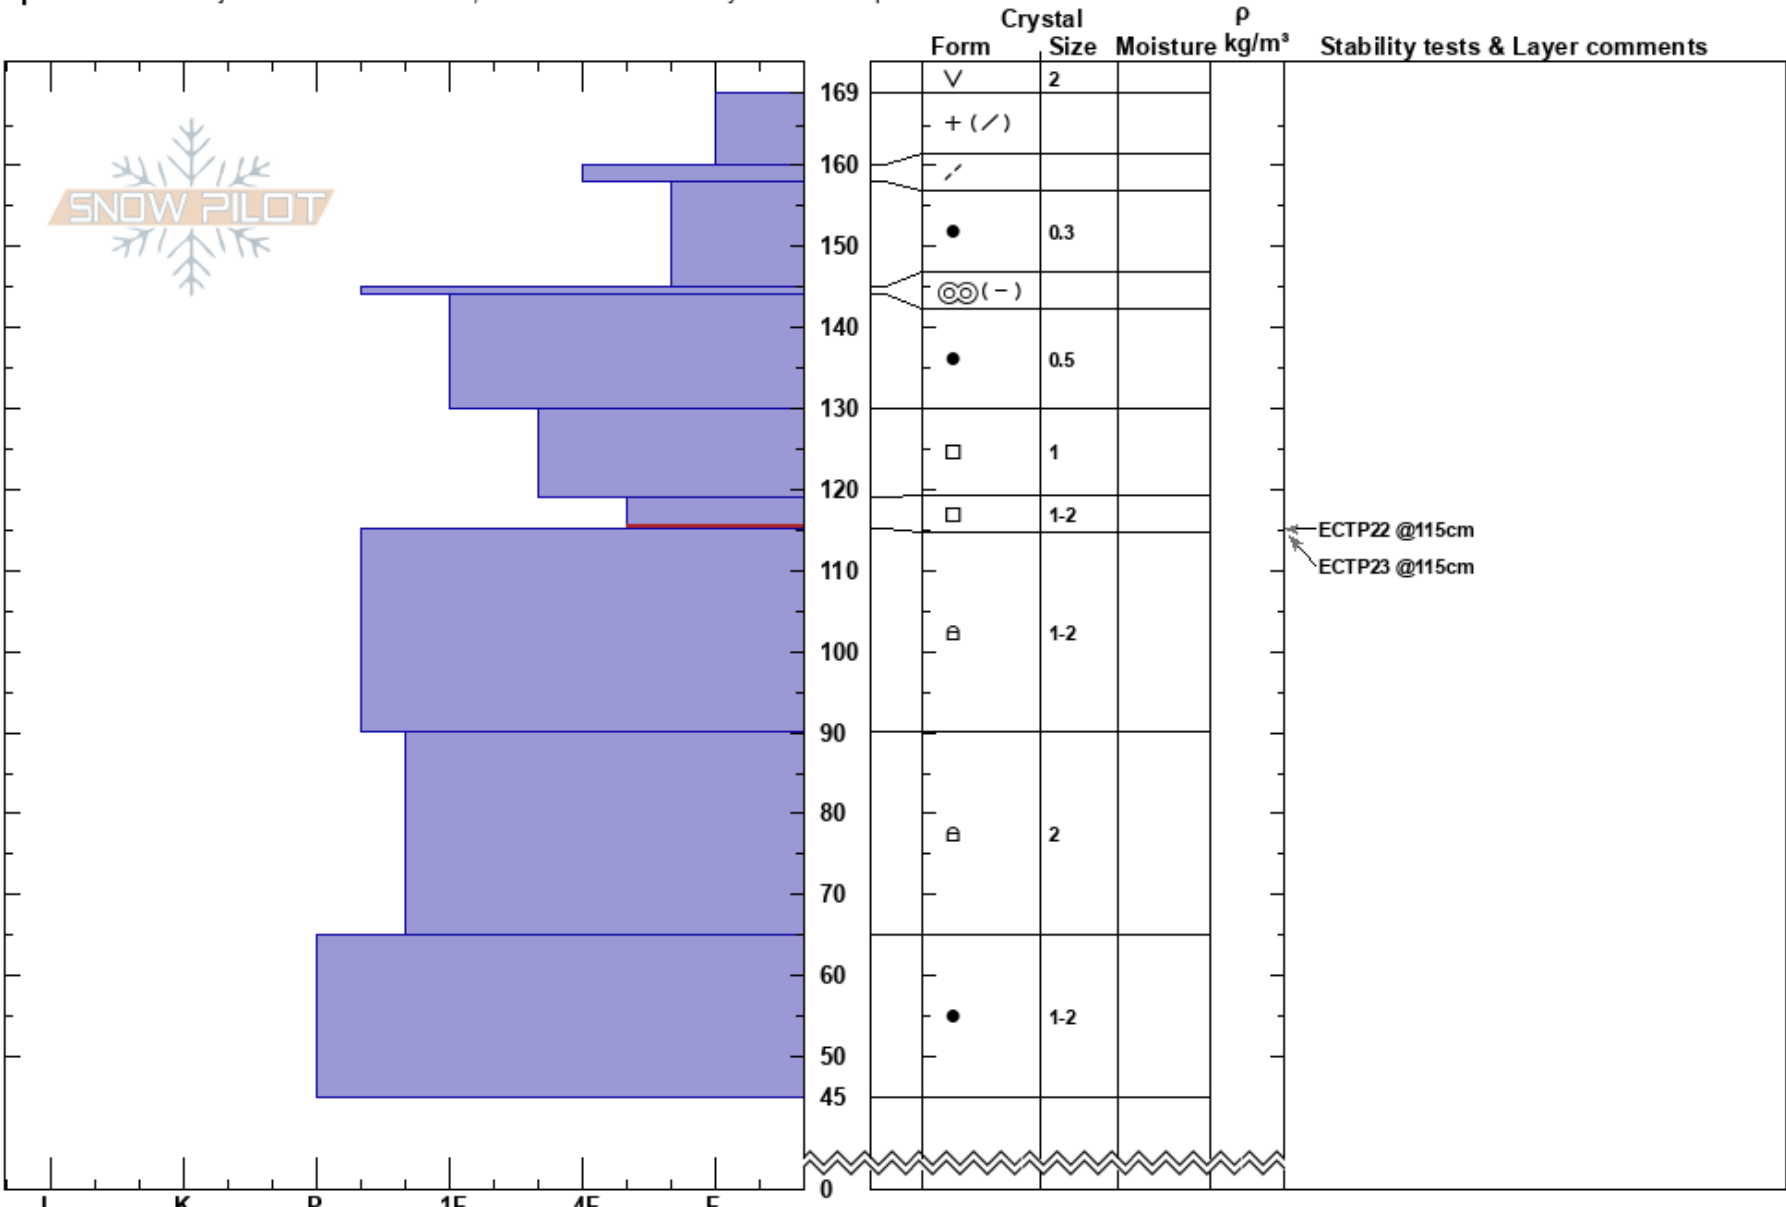

Abundance S.Face, AMu
 Cooke City
 MT
 Elevation: 9878 ft
 Aspect: 158°

Alex Marienthal
 02/25/2022 - 12:30pm
 Co-ord: 45.06767N, -110.01547W
 Slope Angle: 30°
 Wind Loading: no

Stability: Fair
 Air Temperature:
 Sky Cover: SCT
 Precipitation: NO
 Wind: W Calm
 HS:169
 PF:35 119-115cm:Problematic layer
 Layer Notes:

Specifics: Pit is adjacent to avalanche: flank; Recent avalanche activity on similar slopes

Notes: Dug on flank, 75-100 feet below crown of SS-AMu-R2-D2-O, triggered 2/21/22, 2' deep, 3' max depth. There was a separate, snow-biker triggered fatal avalanche on 2/19/22 a couple miles south of here, similar aspect, elevation and size. Overall stability has improved since then, but not yet "good".