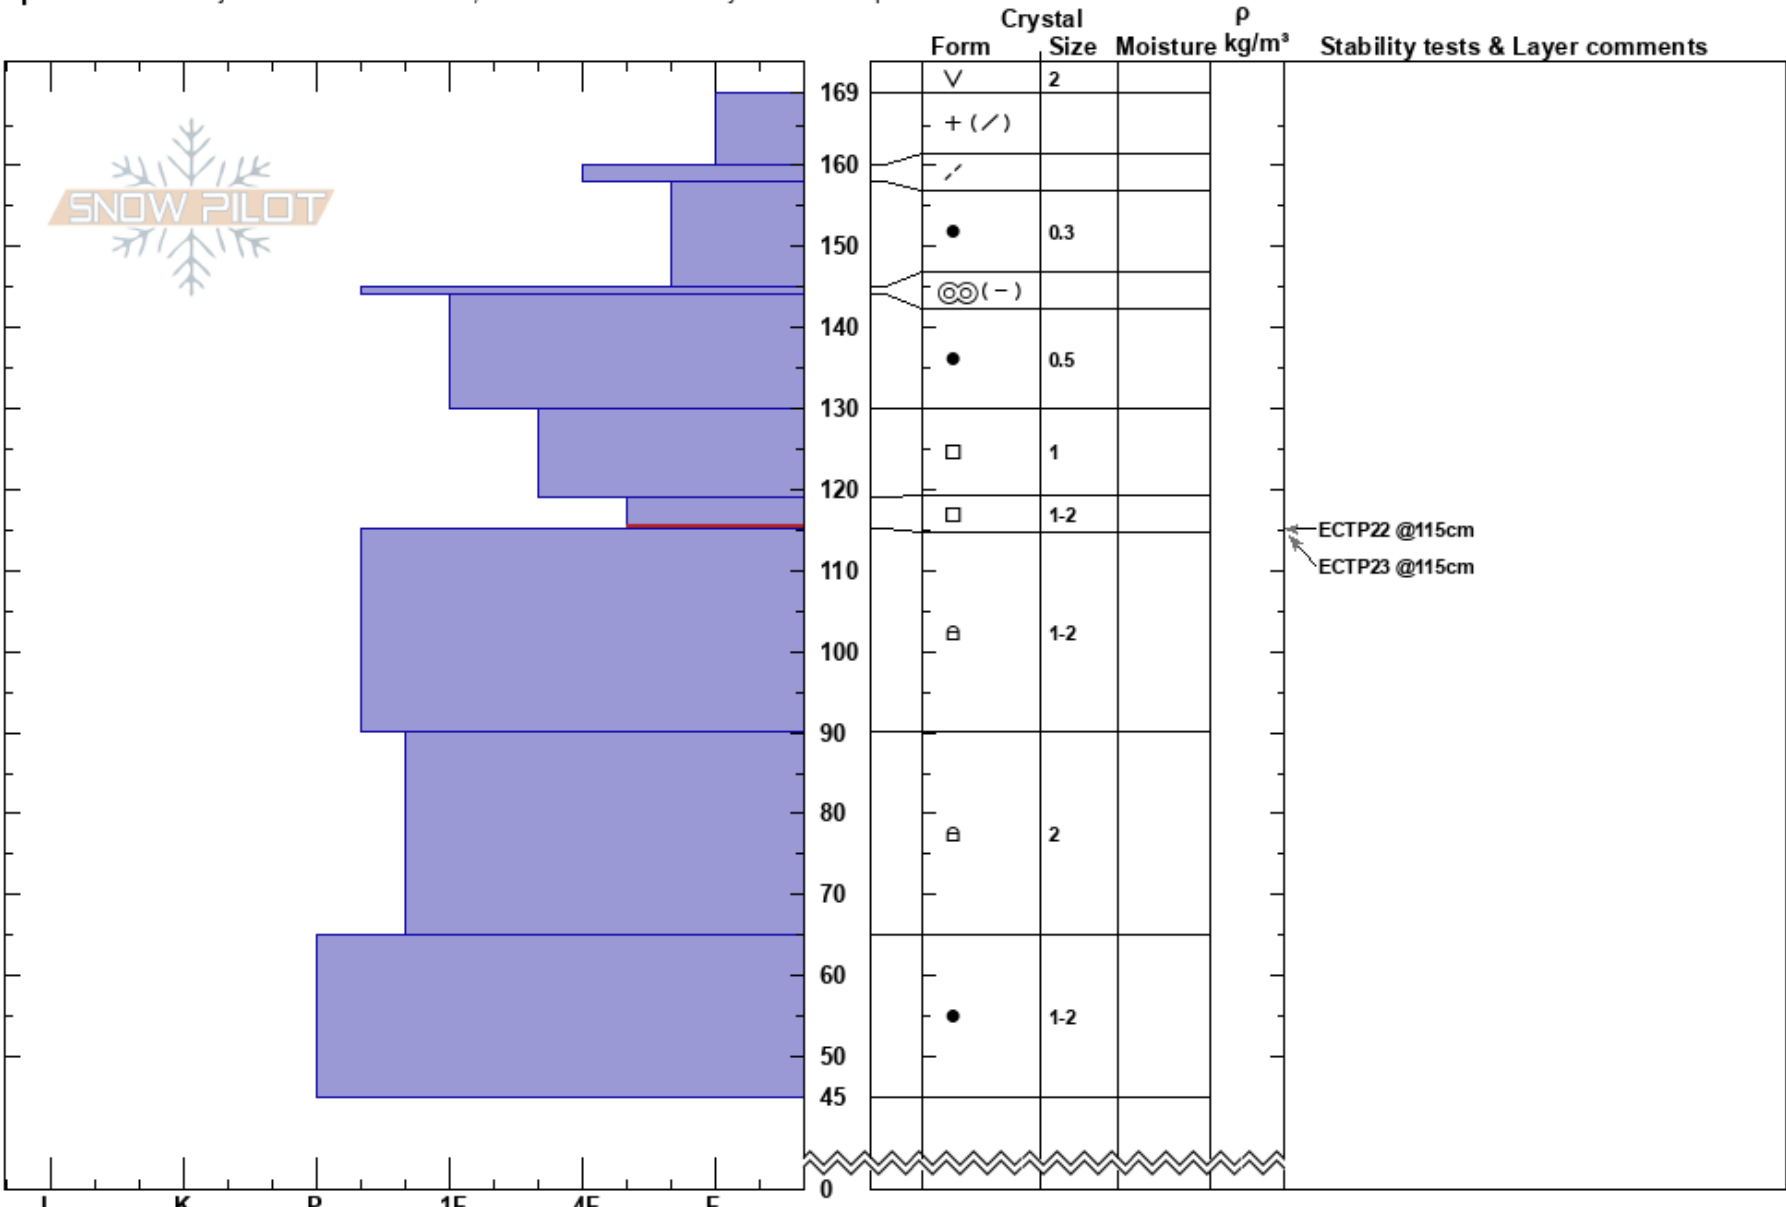

Abundance S.Face, AMu
 Cooke City
 MT
 Elevation: 9878 ft
 Aspect: 158°
 Specifics: Pit is adjacent to avalanche: flank; Recent avalanche activity on similar slopes

Alex Marienthal
 02/25/2022 - 12:30pm
 Co-ord: 45.06767N, -110.01547W
 Slope Angle: 30°
 Wind Loading: no

Stability: Fair
 Air Temperature:
 Sky Cover: SCT
 Precipitation: NO
 Wind: W Calm
 HS:169
 PF:35 119-115cm:Problematic layer
 Layer Notes:

Notes: Dug on flank, 75-100 feet below crown of SS-AMu-R2-D2-O, triggered 2/21/22, 2' deep, 3' max depth. There was a separate, snow-biker triggered fatal avalanche on 2/19/22 a couple miles south of here, similar aspect, elevation and size. Overall stability has improved since then, but not yet "good".