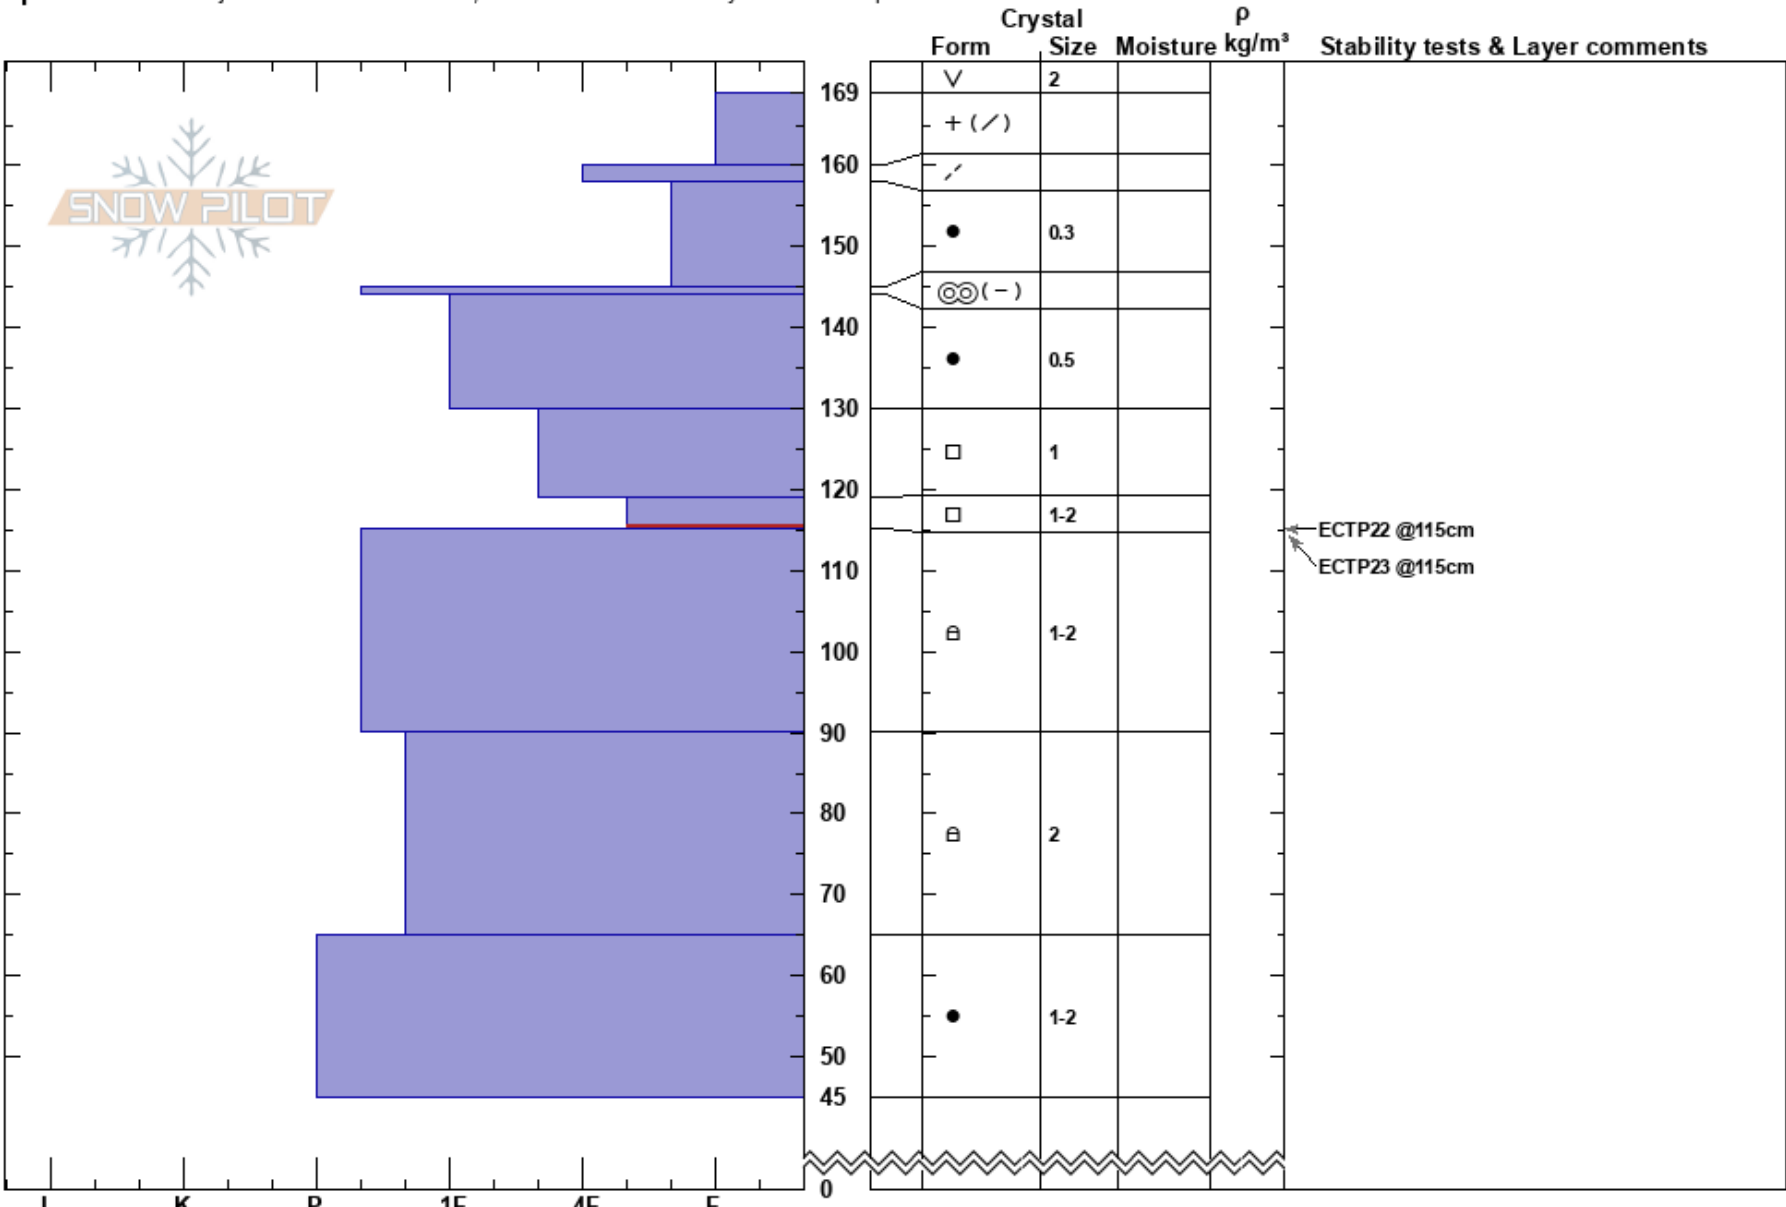

Abundance S.Face, AMu  
 Cooke City  
 MT  
 Elevation: 9878 ft  
 Aspect: 158°  
 Specifics: Pit is adjacent to avalanche: flank; Recent avalanche activity on similar slopes

Alex Marienthal  
 02/25/2022 - 12:30pm  
 Co-ord: 45.06767N, -110.01547W  
 Slope Angle: 30°  
 Wind Loading: no

Stability: Fair  
 Air Temperature:  
 Sky Cover: SCT  
 Precipitation: NO  
 Wind: W Calm  
 HS:169  
 PF:35 119-115cm:Problematic layer  
 Layer Notes:

**Notes:** Dug on flank, 75-100 feet below crown of SS-AMu-R2-D2-O, triggered 2/21/22, 2' deep, 3' max depth. There was a separate, snow-biker triggered fatal avalanche on 2/19/22 a couple miles south of here, similar aspect, elevation and size. Overall stability has improved since then, but not yet "good".