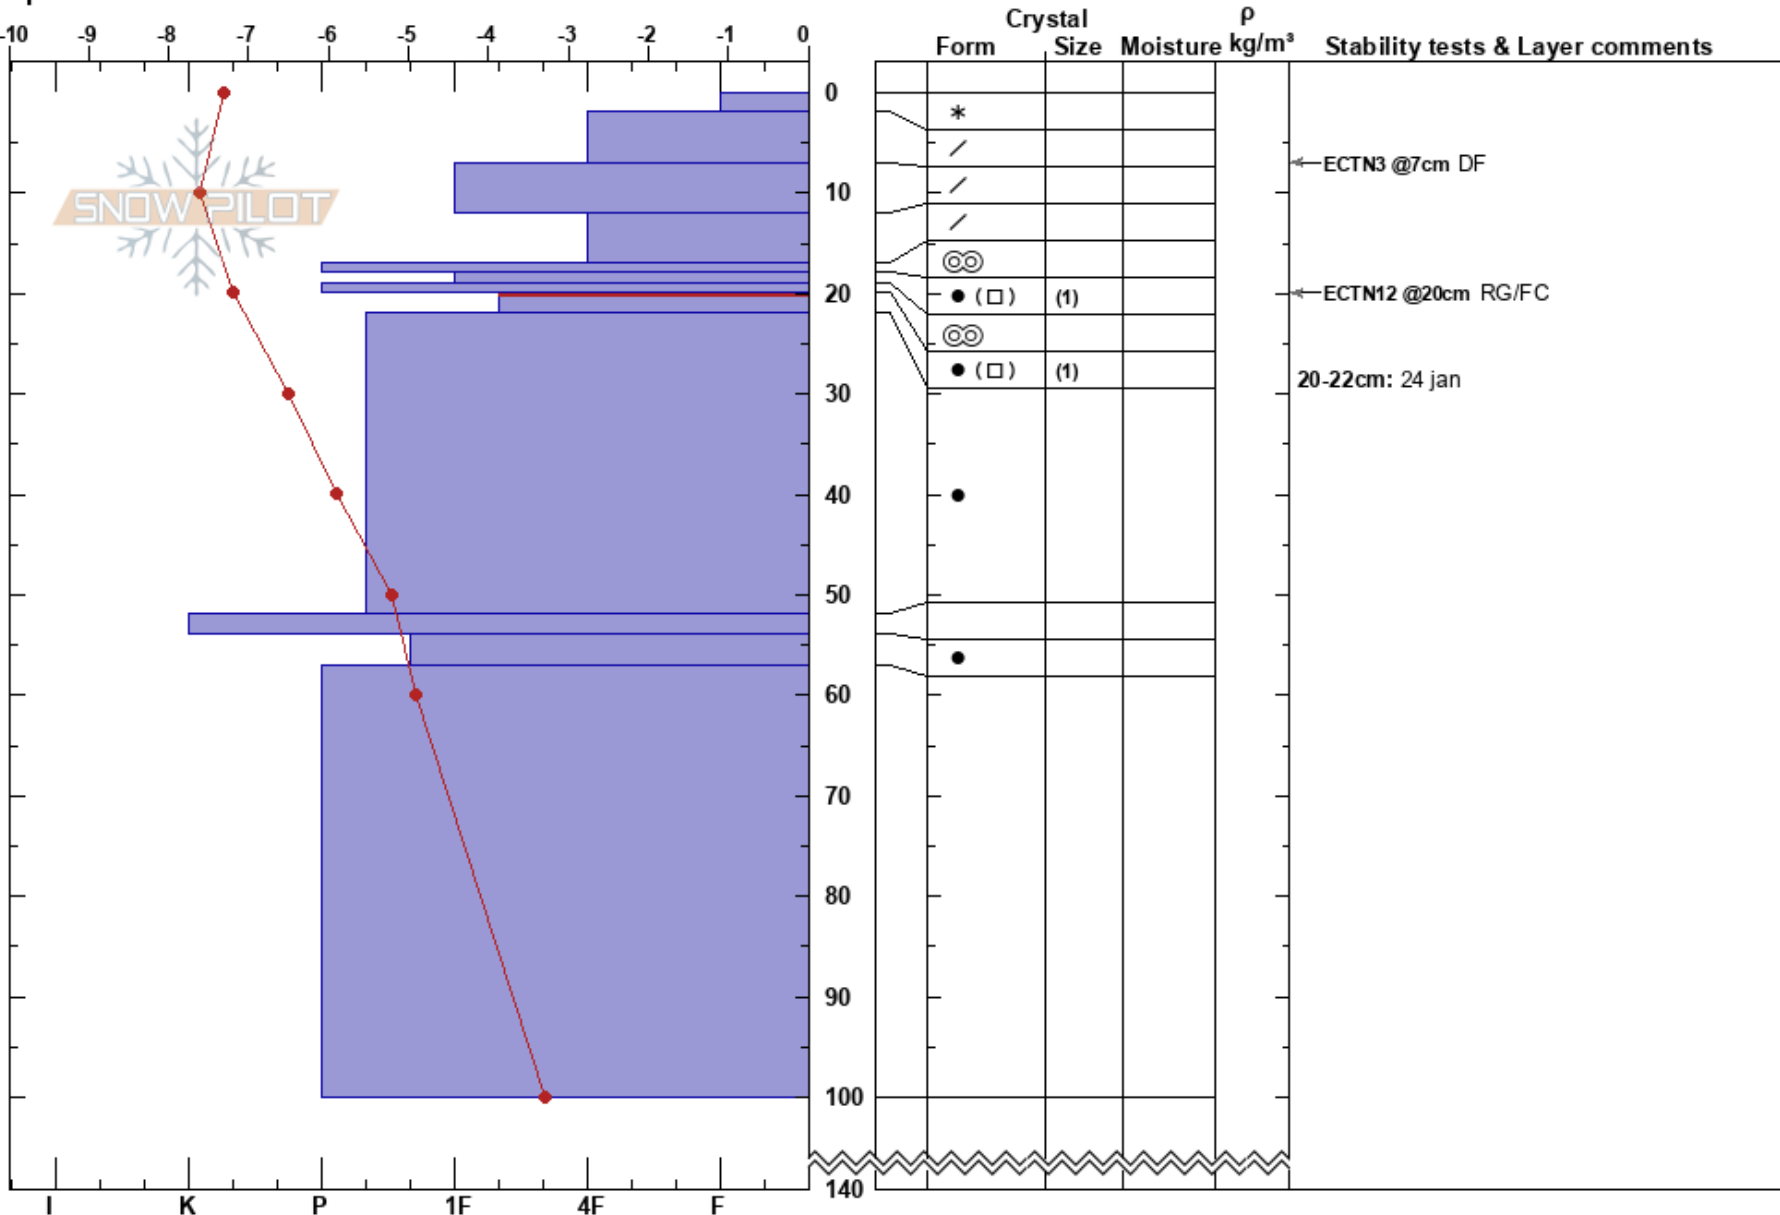

Kobäset O
 Västra Vindelfjällen
 Sweden
Elevation: 1010 m
Aspect: 90°
Specifics:

Anton Grindgärds
 26/02/2022 - 11:15
Co-ord:
Slope Angle: 12°
Wind Loading: previous

Stability:
Air Temperature: -6.6°C
Sky Cover: BKN
Precipitation: NO
Wind: S Light Breeze

HS: 140
Layer Notes:
 20-22cm: 24 jan
 20-22cm: Problematic layer

Notes: