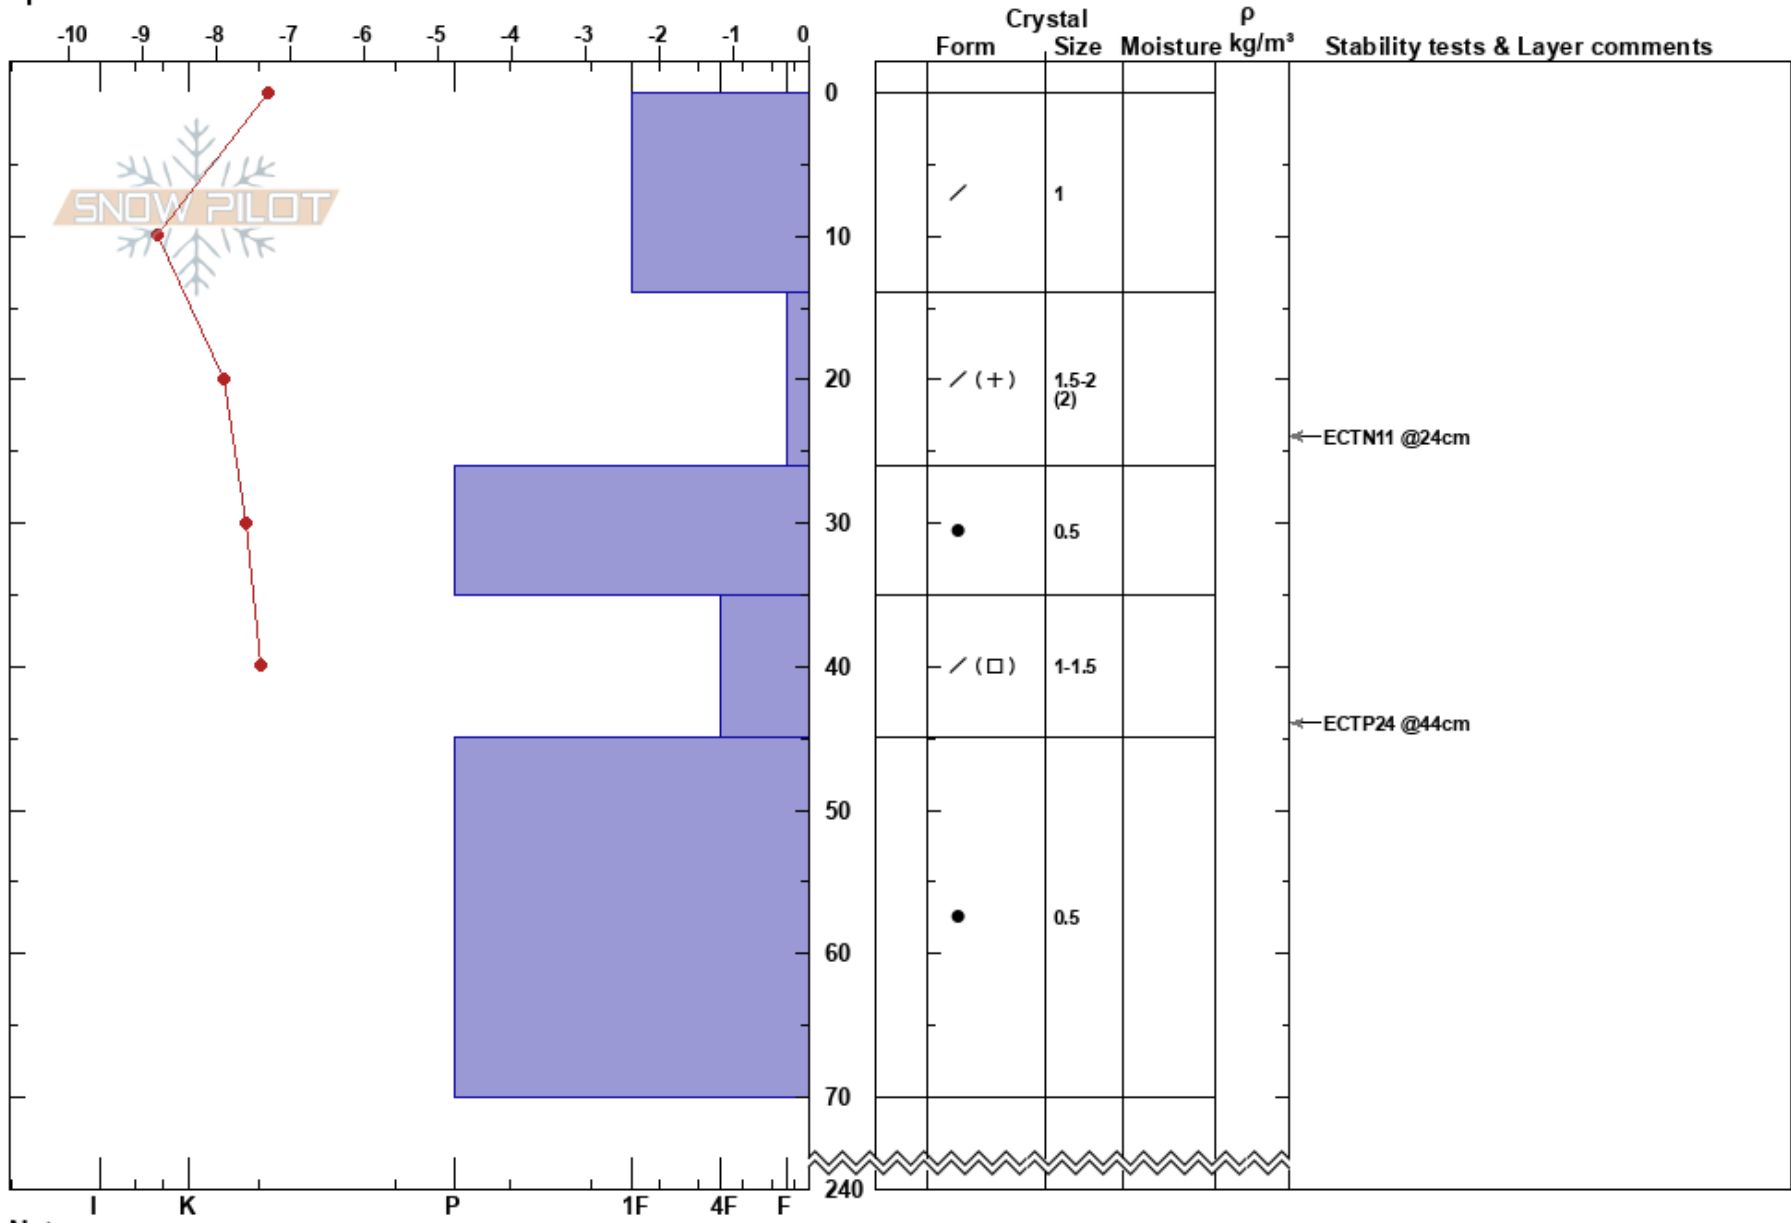

Välliste  
 Välliste  
 Sweden  
 Elevation: 885 m  
 Aspect: E  
 Specifics:

Oskar Brodén  
 26/02/2022 - 10:22  
 Co-ord: 63.27577N, 13.12180E  
 Slope Angle: 25°  
 Wind Loading: yes

Stability:  
 Air Temperature: -7.3°C PF:20  
 Sky Cover: SCT  
 Precipitation: NO  
 Wind: S Moderate  
 Layer Notes: