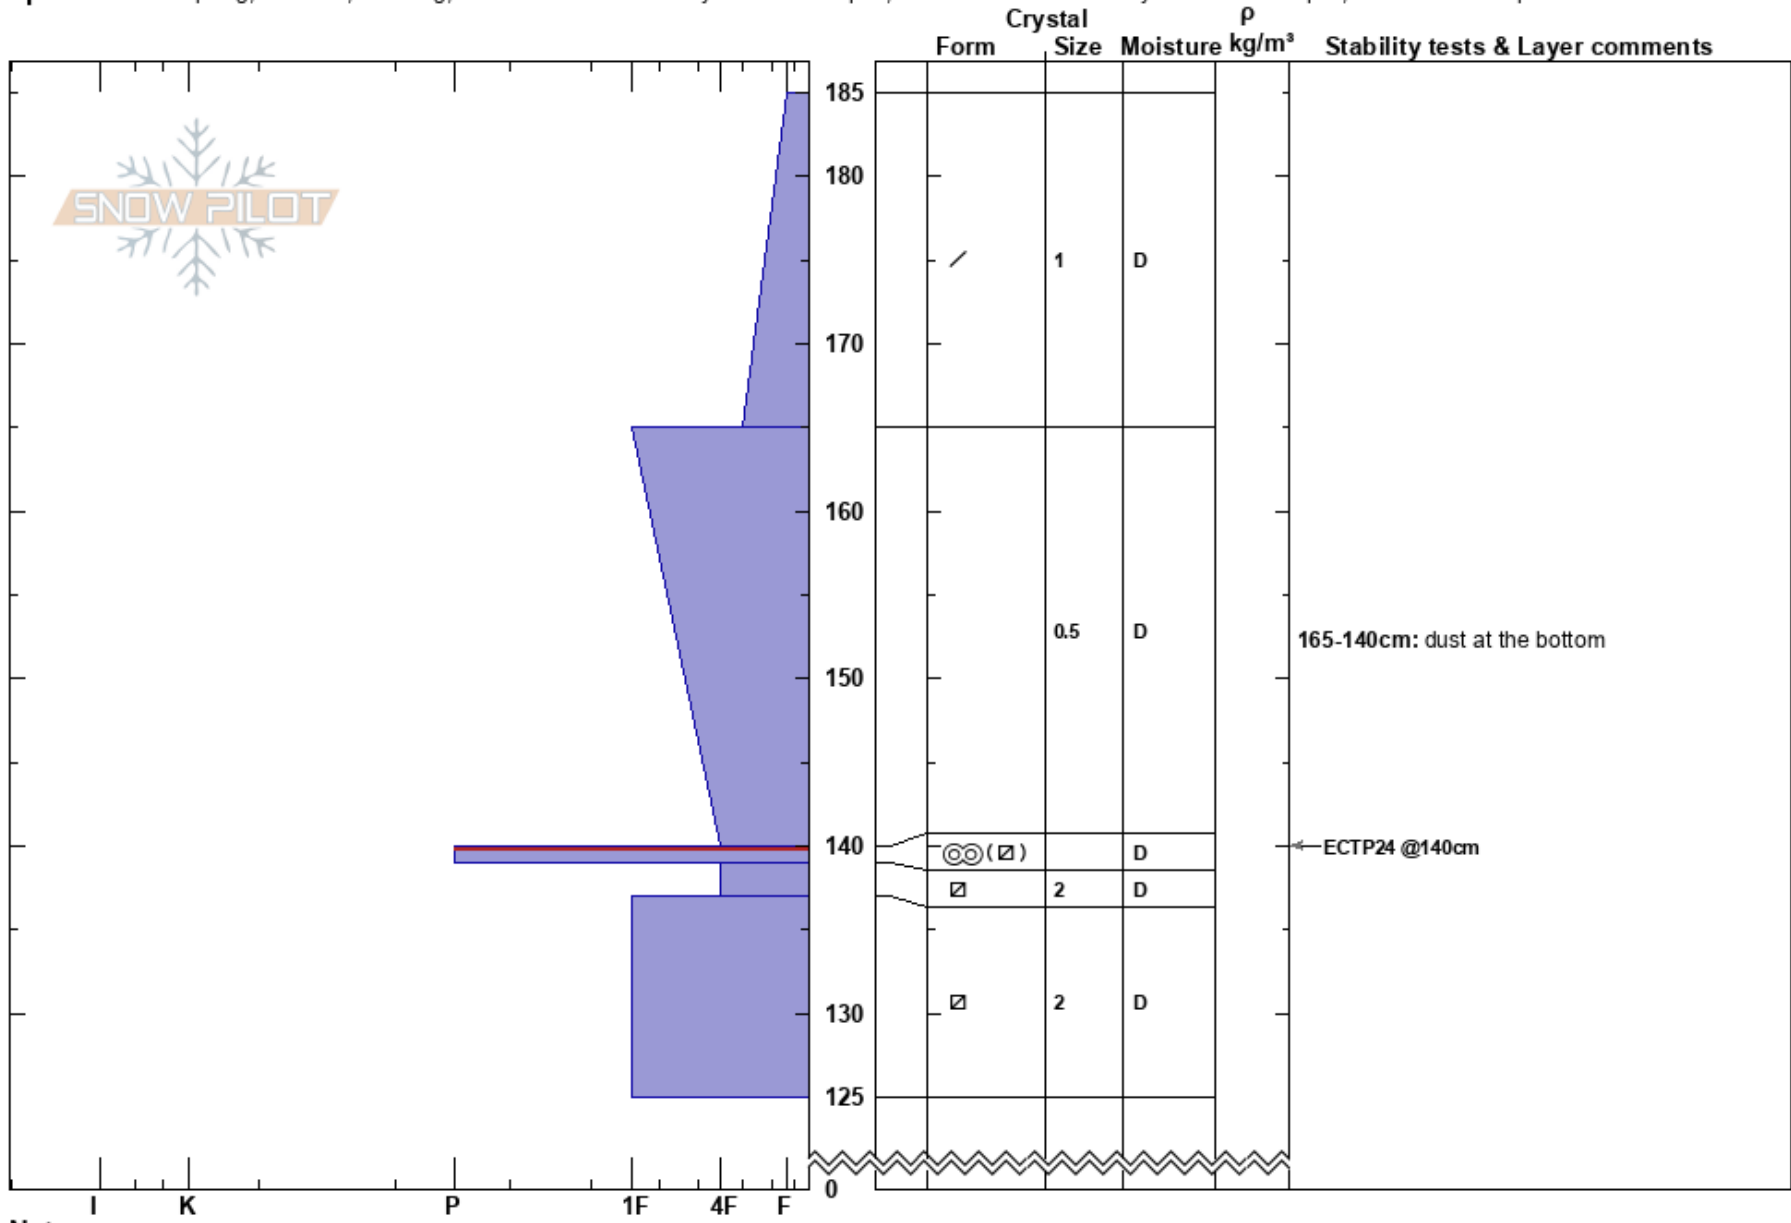

20220225 Monarch Pass Ben Pritchett
 Sawatch 02/26/2022 - 10:00am
 CO Co-ord: 13S 383525W 4261757N
 Elevation: 11543 ft Slope Angle: 20°
 Aspect: E Wind Loading: yes

Stability: HS:185
 Air Temperature: -19°C PF:50 165-140cm: dust at the bottom
 Sky Cover: SCT PS:25 140-139cm:Problematic layer
 Precipitation: NO
 Wind: W Moderate

Specifics: Collapsing, localized; Cracking; Recent avalanche activity on similar slopes; Recent avalanche activity on different slopes; Ski tracks on slope

Notes: