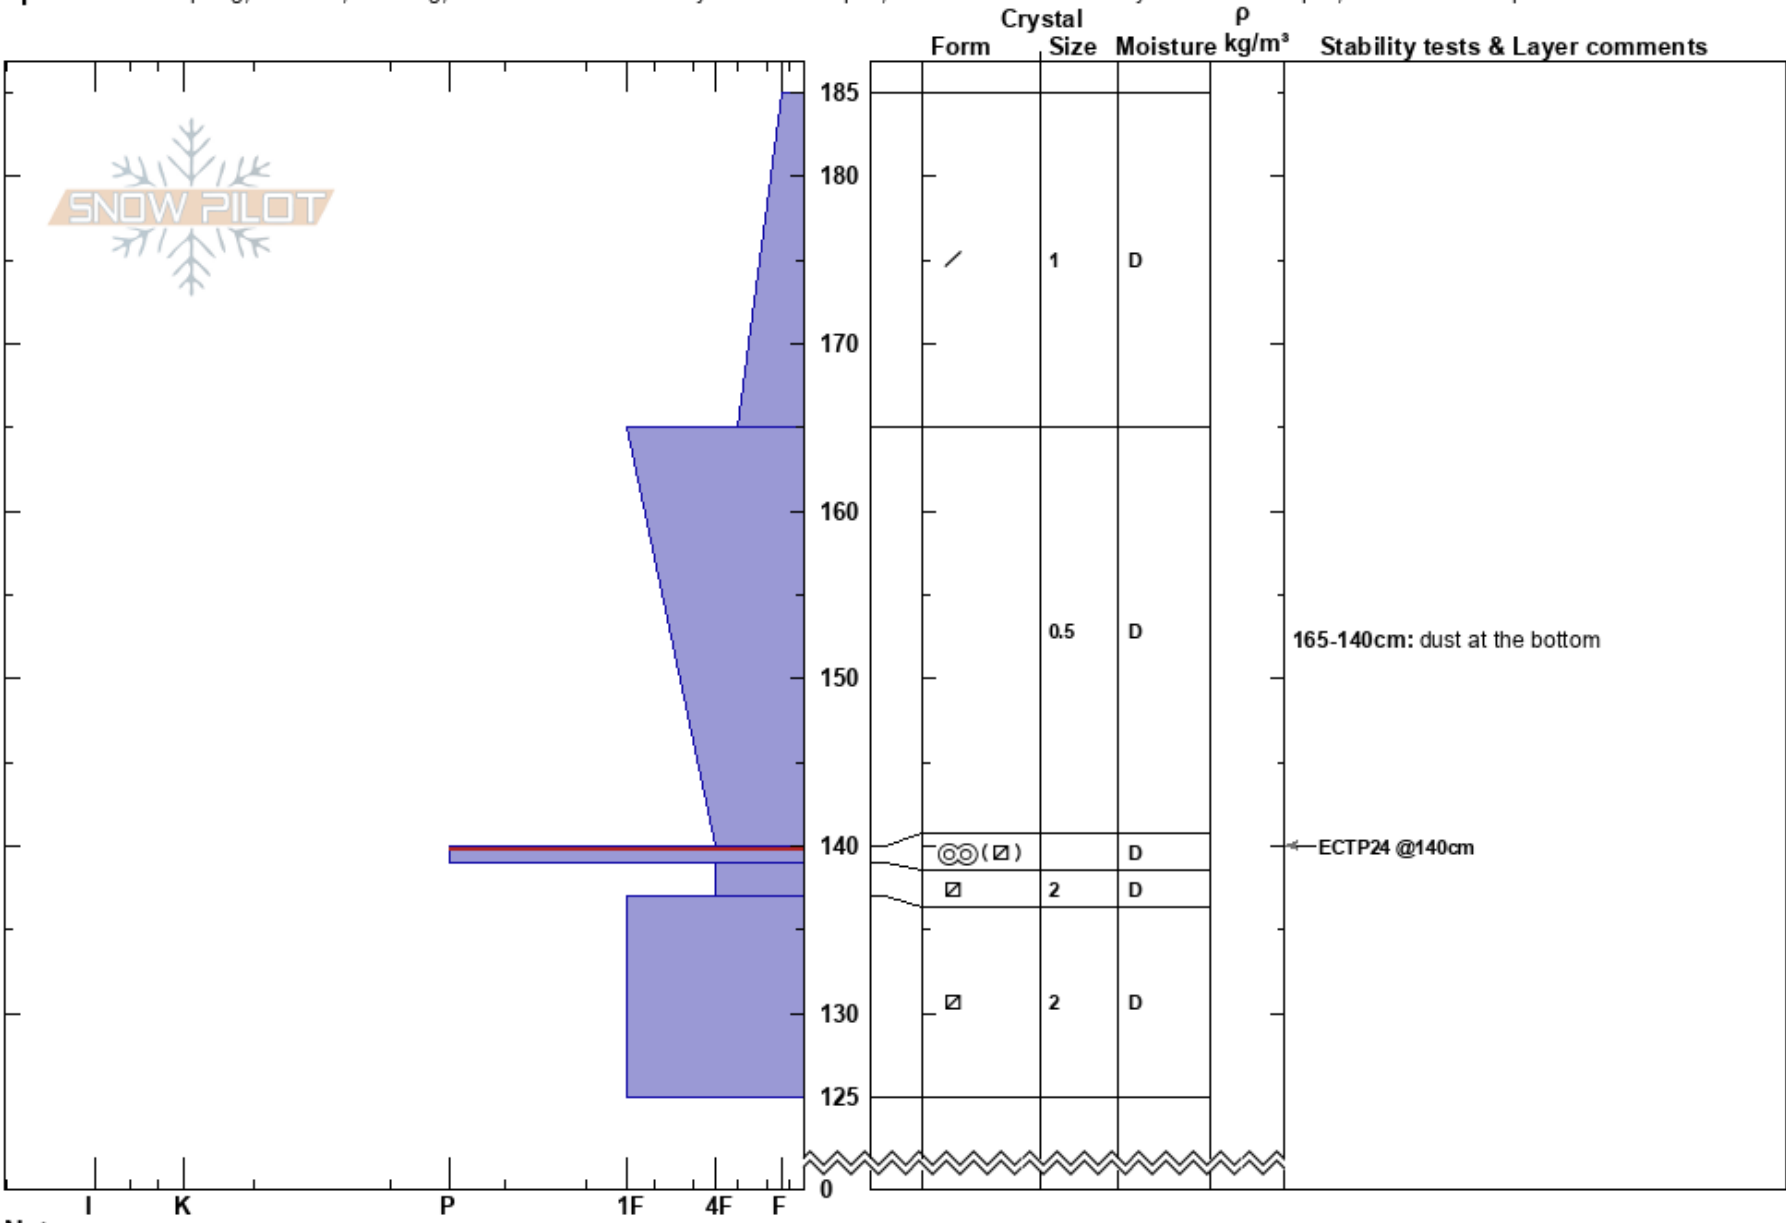

20220225 Monarch Pass Ben Pritchett
 Sawatch 02/26/2022 - 10:00am
 CO Co-ord: 13S 383525W 4261757N
 Elevation: 11543 ft Slope Angle: 20°
 Aspect: E Wind Loading: yes

Stability: HS:185
 Air Temperature: -19°C PF:50 165-140cm: dust at the bottom
 Sky Cover: SCT PS:25 140-139cm:Problematic layer
 Precipitation: NO
 Wind: W Moderate

Specifics: Collapsing, localized; Cracking; Recent avalanche activity on similar slopes; Recent avalanche activity on different slopes; Ski tracks on slope

Notes: