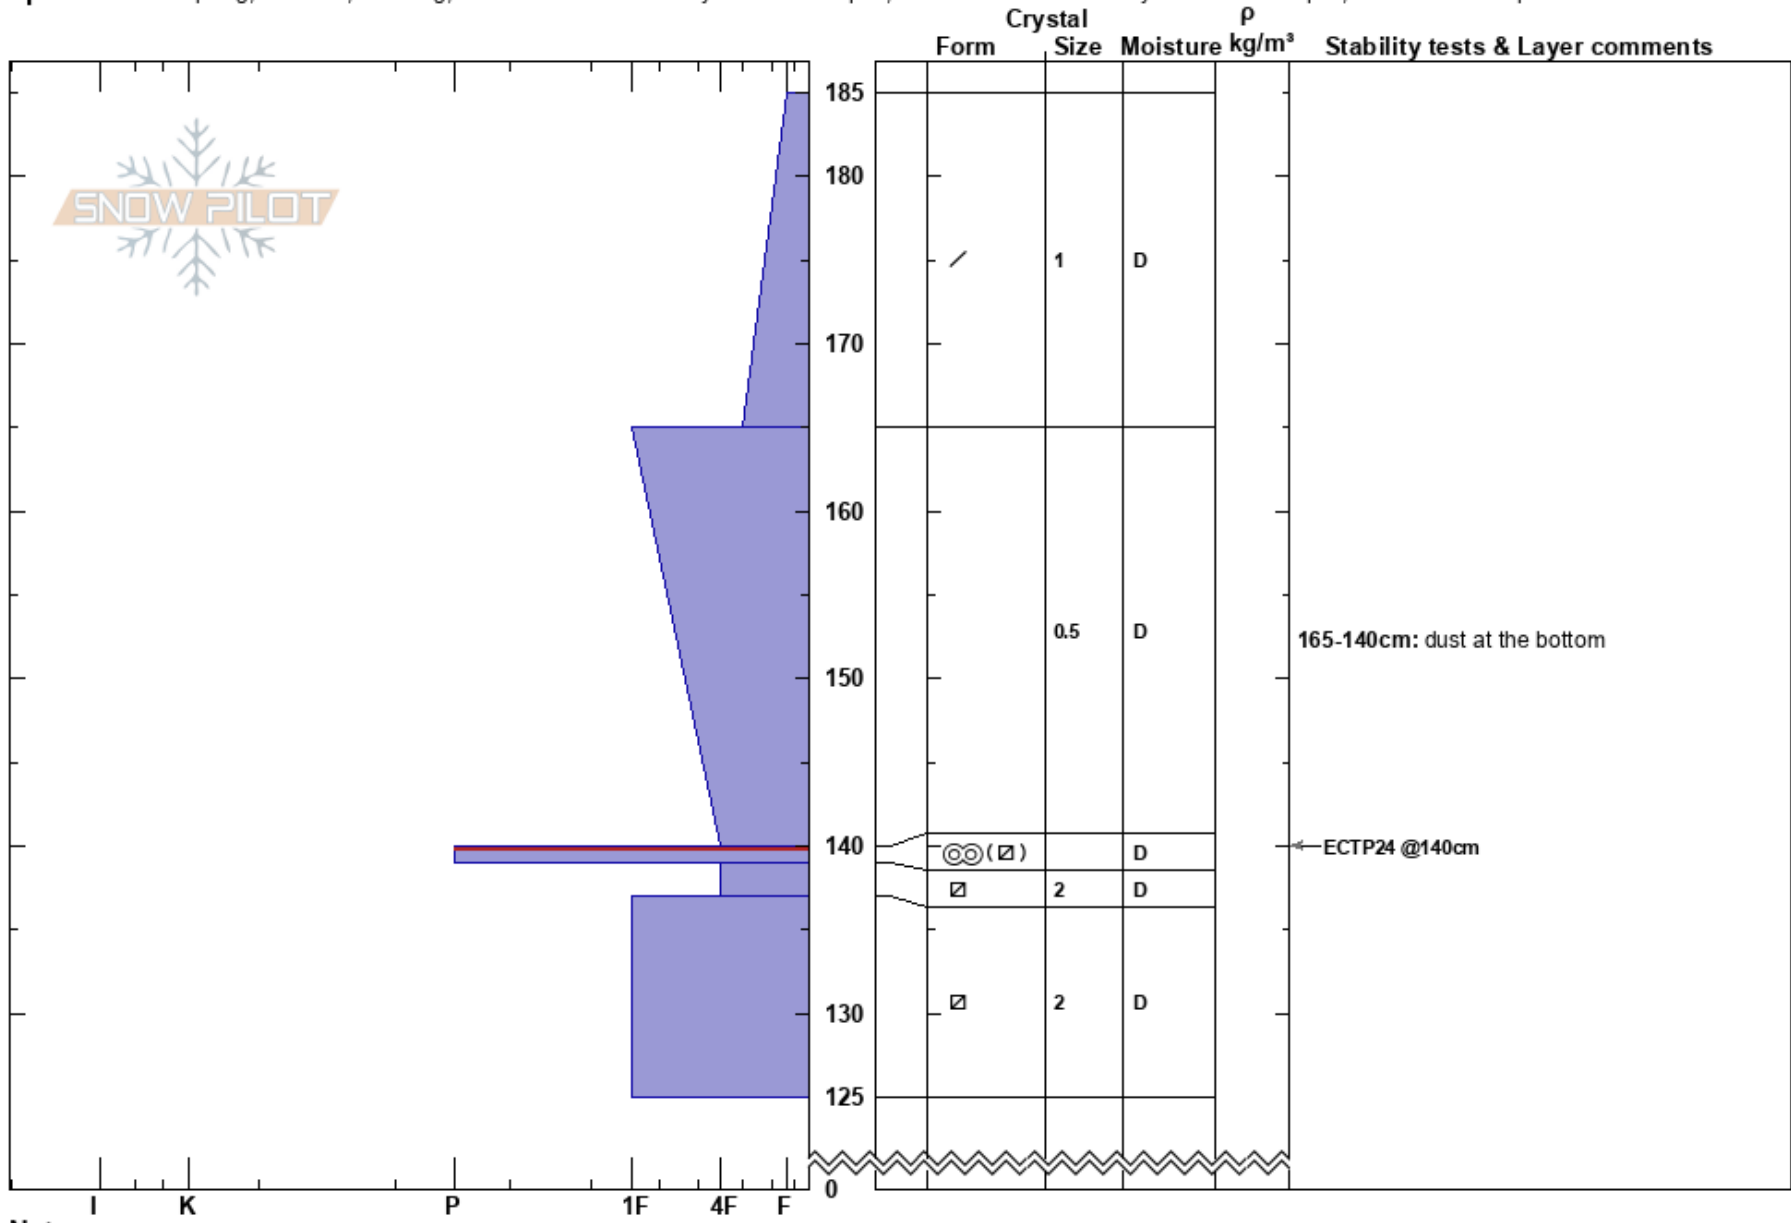

20220225 Monarch Pass Ben Pritchett
 Sawatch 02/26/2022 - 10:00am
 CO Co-ord: 13S 383525W 4261757N
 Elevation: 11543 ft Slope Angle: 20°
 Aspect: E Wind Loading: yes

Stability: HS:185
 Air Temperature: -19°C PF:50 165-140cm: dust at the bottom
 Sky Cover: SCT PS:25 140-139cm:Problematic layer
 Precipitation: NO
 Wind: W Moderate

Specifics: Collapsing, localized; Cracking; Recent avalanche activity on similar slopes; Recent avalanche activity on different slopes; Ski tracks on slope

Notes:

I K P 1F 4F F 0