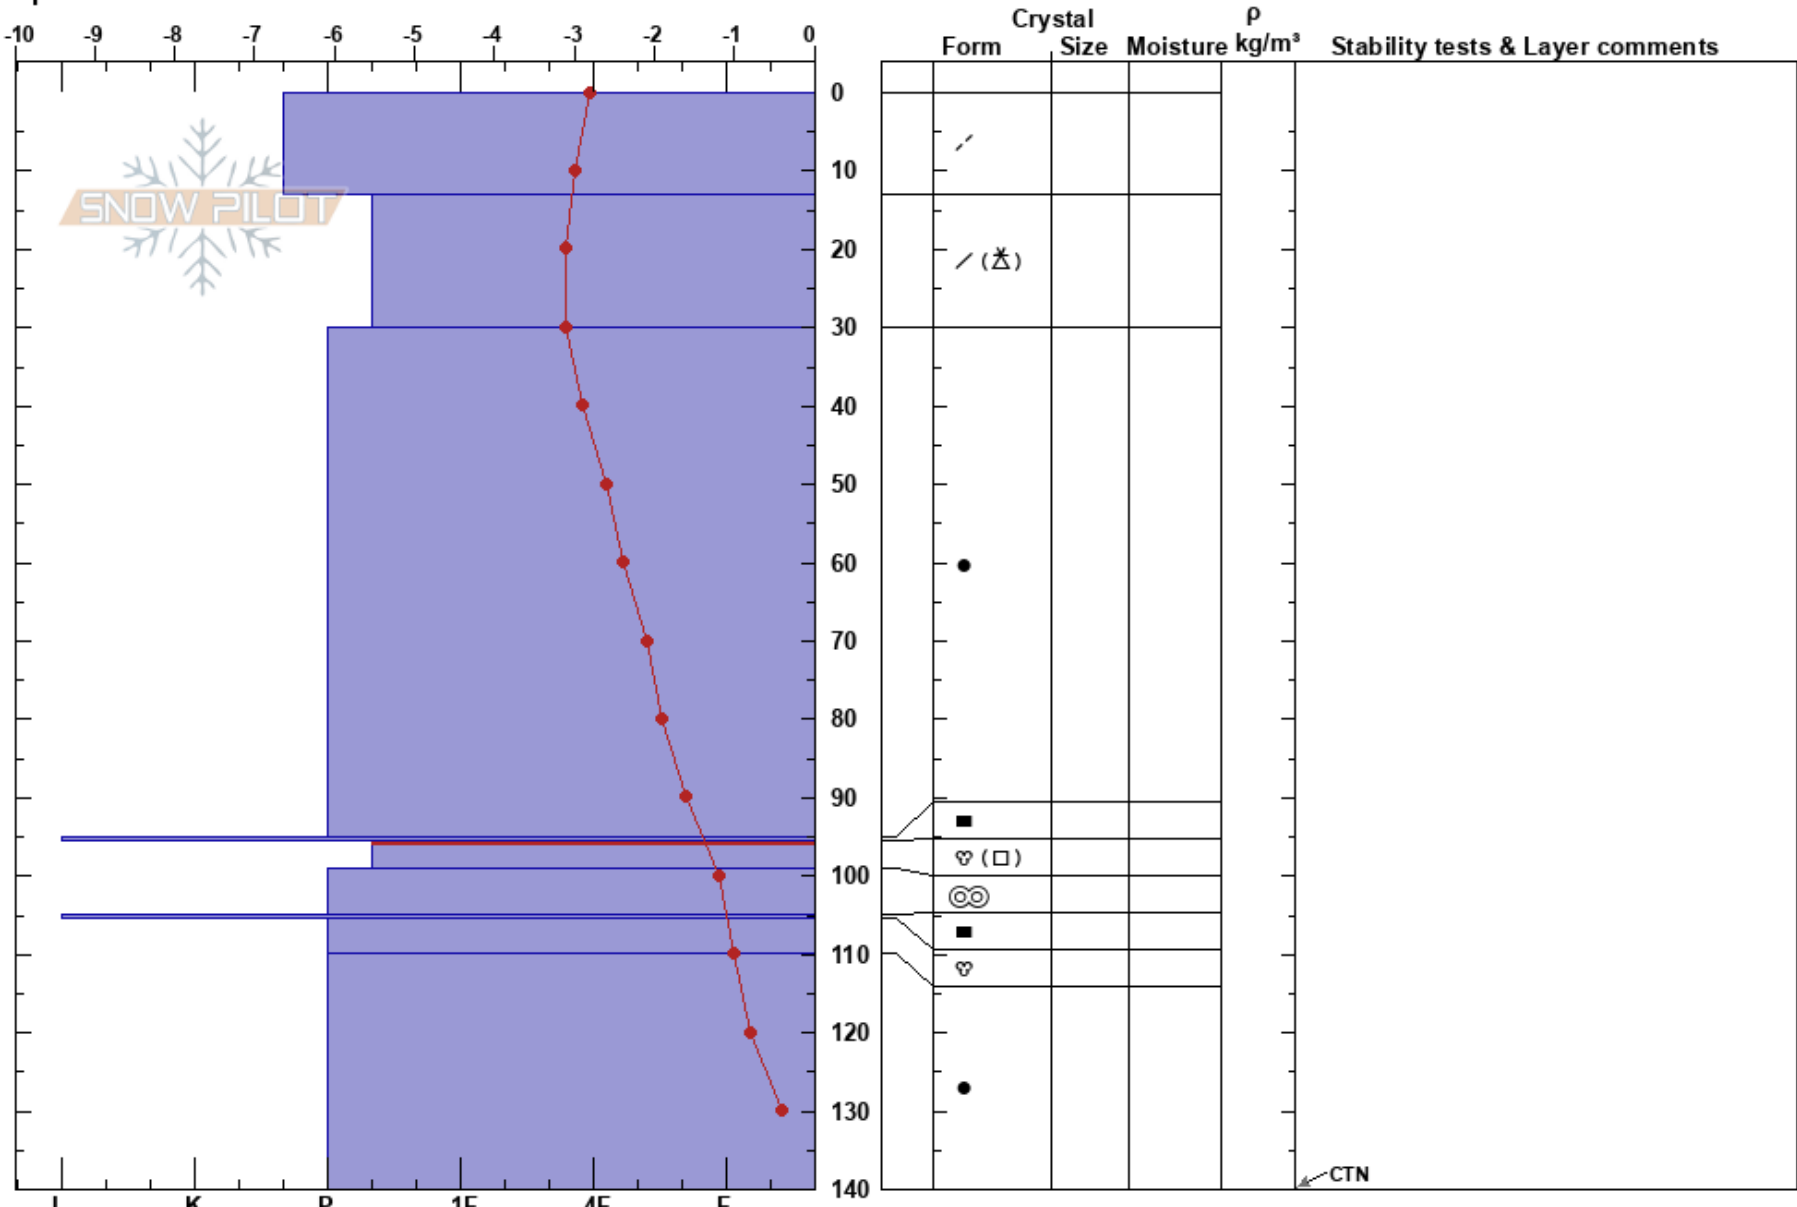

Klettahnjukur
 Tröllaskagi
 Iceland
 Elevation: 597 m
 Aspect: NE
 Specifics:

Gestur Hansson
 26/02/2022 - 08:30
 Co-ord: 66.11859N, -18.99782W
 Slope Angle: 34°
 Wind Loading:

Stability:
 Air Temperature: -0.4°C PF: 10 95.5-99cm: Problematic layer
 Sky Cover: SCT
 Precipitation: NO
 Wind: S Calm