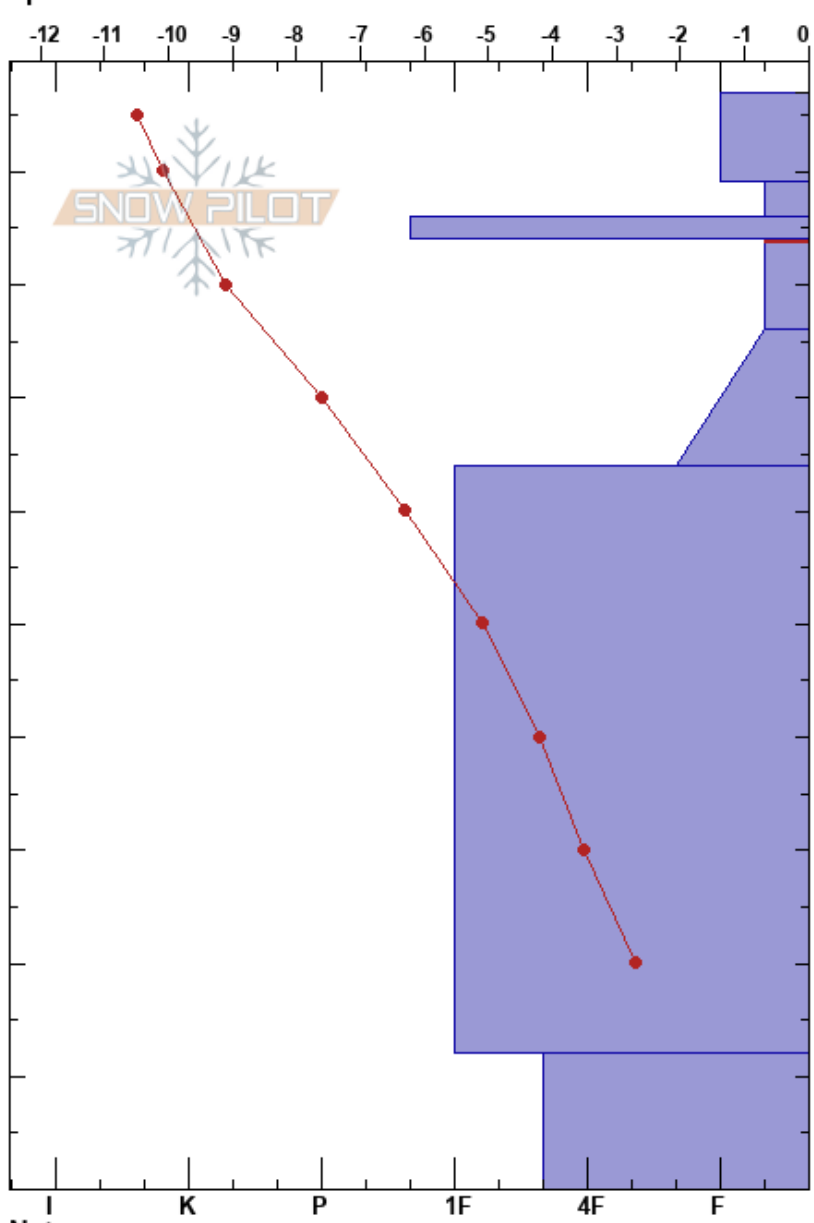

Swan Flat Rd
 Bear River Range
 UT
 Elevation: 8145 ft
 Aspect: W
 Specifics:

toby weed
 02/25/2022 - 1:30pm
 Co-ord: 41.96577N, -111.48813W
 Slope Angle: 35°
 Wind Loading:

Stability:
 Air Temperature: -11°C
 Sky Cover: BKN
 Precipitation: NO
 Wind: Calm

HS:97
 PF:30
 PS: 10
 97-89cm: fresh snow
 86-84cm: deteriorating, crumbly
 84-76cm: Problematic layer

Elevation (cm)	Crystal		Moisture	ρ kg/m ³	Stability tests & Layer comments
	Form	Size			
97					
90	+				
89	☒	1-1.5			97-89cm: fresh snow CTV, Q1 @89cm ECTN1 @89cm
88	☉☉				
84	△ (□)	3-4.5			CT2, Q1 @84cm ECTN4 @84cm
70	□				
60					
50					
40	☐				
30					
20					
10	□				
0					