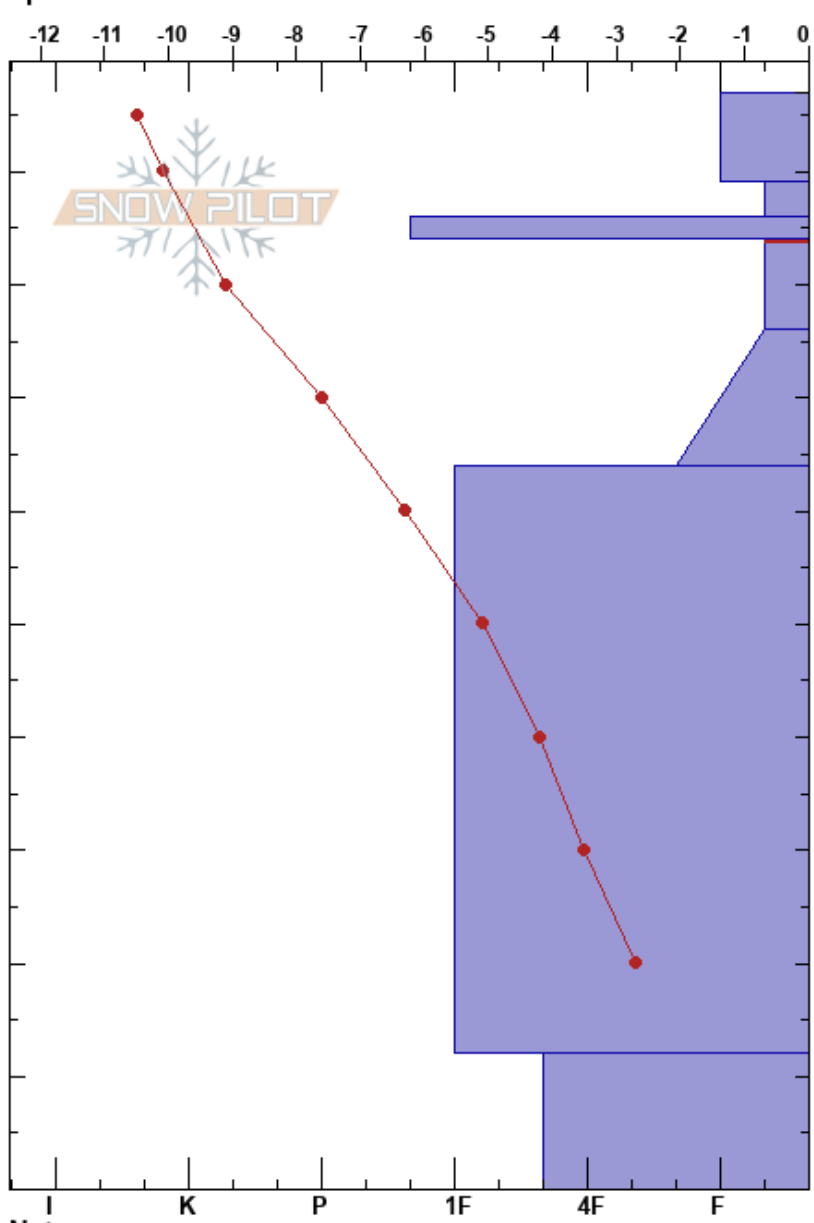

Swan Flat Rd
 Bear River Range
 UT
 Elevation: 8145 ft
 Aspect: W
 Specifics:

toby weed
 02/25/2022 - 1:30pm
 Co-ord: 41.96577N, -111.48813W
 Slope Angle: 35°
 Wind Loading:

Stability:
 Air Temperature: -11°C
 Sky Cover: BKN
 Precipitation: NO
 Wind: Calm

HS:97
 PF:30
 PS: 10
 97-89cm: fresh snow
 86-84cm: deteriorating, crumbly
 84-76cm: Problematic layer

Form	Crystal		Moisture	ρ kg/m ³	Stability tests & Layer comments
	Size				
+					
☒	1-1.5				97-89cm: fresh snow CTV, Q1 @89cm ECTN1 @89cm
☉☉					
△ (□)	3-4.5				CT2, Q1 @84cm ECTN4 @84cm
□					
☐					
☐					
☐					