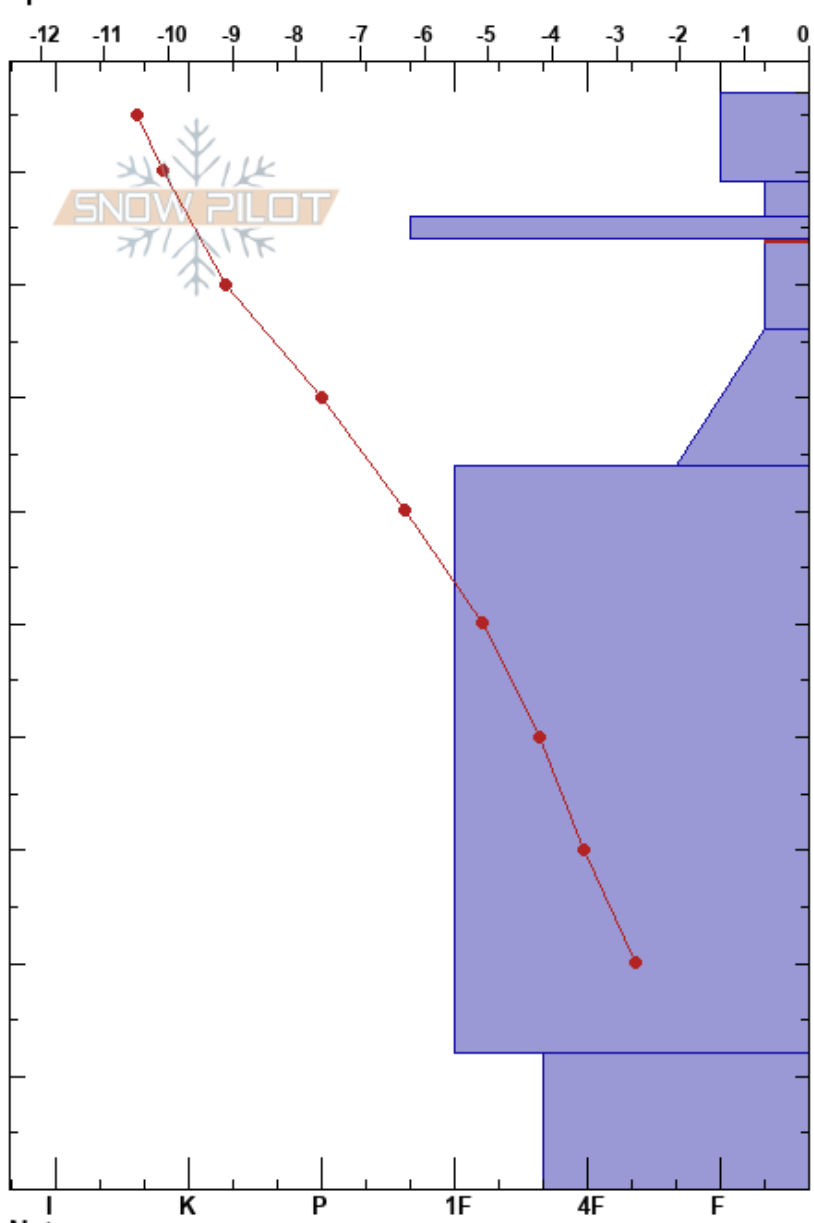

Swan Flat Rd  
 Bear River Range  
 UT  
 Elevation: 8145 ft  
 Aspect: W  
 Specifics:

toby weed  
 02/25/2022 - 1:30pm  
 Co-ord: 41.96577N, -111.48813W  
 Slope Angle: 35°  
 Wind Loading:

Stability:  
 Air Temperature: -11°C  
 Sky Cover: BKN  
 Precipitation: NO  
 Wind: Calm

HS:97  
 PF:30  
 PS:10  
 Layer Notes:  
 97-89cm: fresh snow  
 86-84cm: deteriorating, crumbly  
 84-76cm: Problematic layer

Elevation (cm)	Crystal		Moisture	$\rho$ kg/m <sup>3</sup>	Stability tests & Layer comments
	Form	Size			
97					
90	+				
89	☒	1-1.5			97-89cm: fresh snow CTV, Q1 @89cm ECTN1 @89cm
88	☉☉				
84	△ (□)	3-4.5			CT2, Q1 @84cm ECTN4 @84cm
70	□				
60					
50					
40	☐				
30					
20					
10	□				
0					