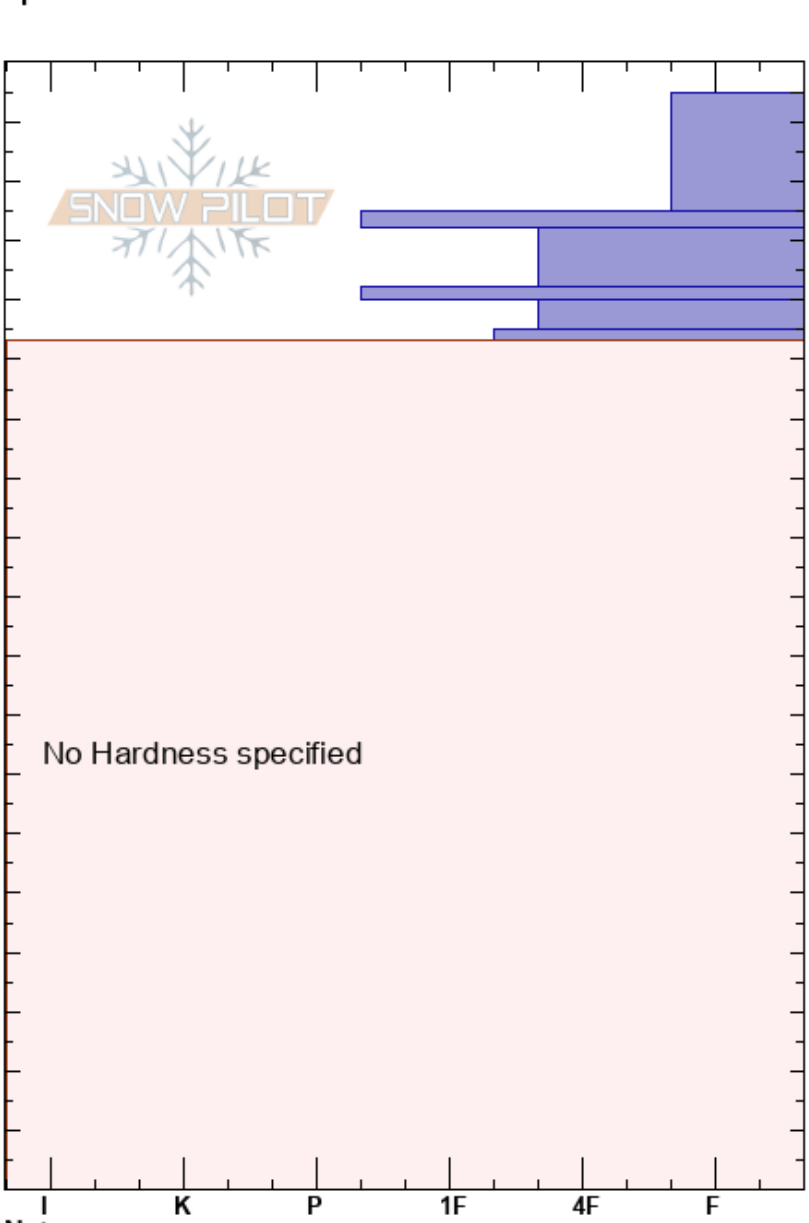

Sylvan Pass path #1
 Absaroka
 WY
 Elevation: 8800 ft
 Aspect: S
 Specifics:

Shane Rathbun
 02/25/2022 - 12:00pm
 Co-ord: 44.46809N, -110.13060W
 Slope Angle: 30°
 Wind Loading: yes

Stability:
 Air Temperature:
 Sky Cover: FEW
 Precipitation: NO
 Wind: W Light Breeze

HS:185

Layer Notes:

Height (ft)	Crystal		Moisture	ρ kg/m ³	Stability tests & Layer comments
	Form	Size			
185					
180					
170	+				
165	⊙⊙				← ECTN10 @165cm
160	B				
155	⊙⊙				
150	B				
145	⊙⊙				
140					
130					
120					
110					
100					
90					
80					
70					
60					
50					
40					
30					
20					
10					
0					