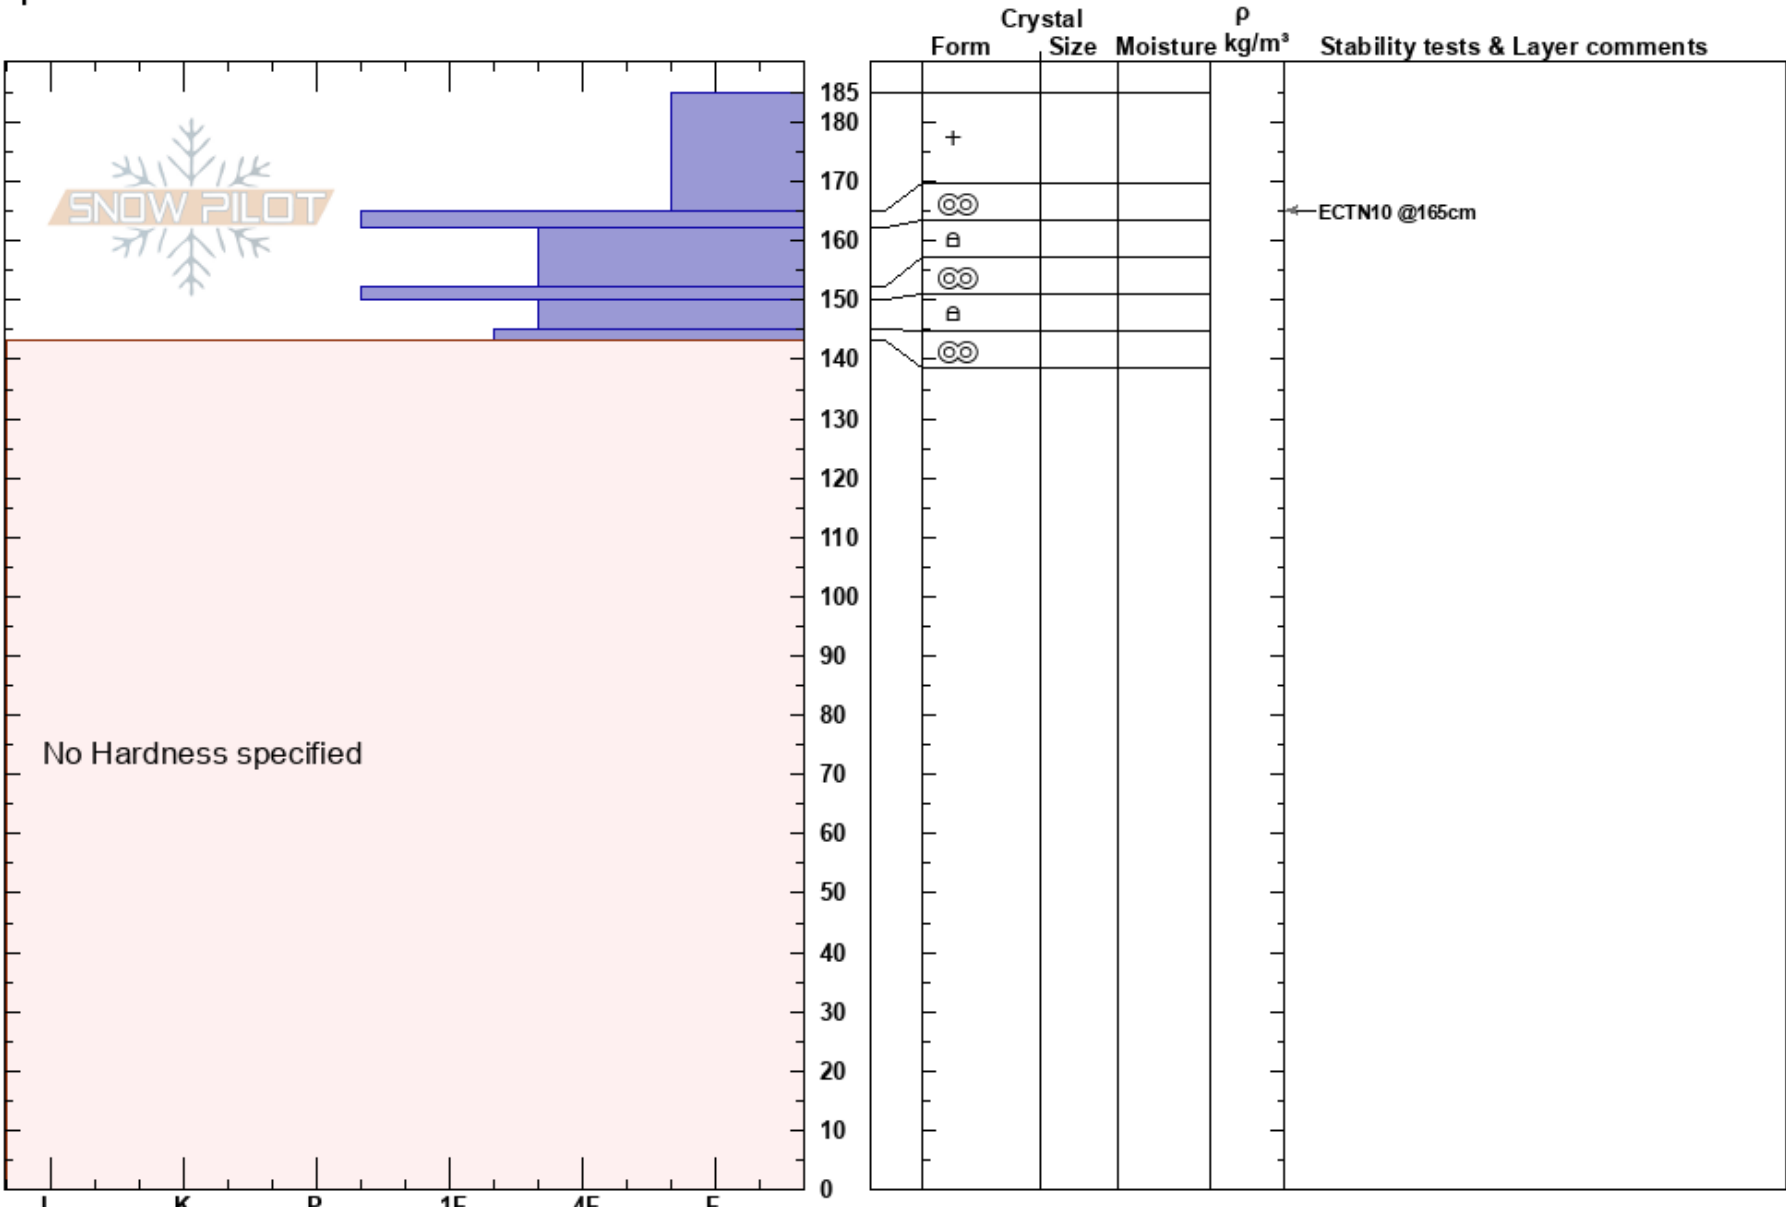

Sylvan Pass path #1
 Absaroka
 WY
 Elevation: 8800 ft
 Aspect: S
 Specifics:

Shane Rathbun
 02/25/2022 - 12:00pm
 Co-ord: 44.46809N, -110.13060W
 Slope Angle: 30°
 Wind Loading: yes

Stability:
 Air Temperature:
 Sky Cover: FEW
 Precipitation: NO
 Wind: W Light Breeze

HS:185

Layer Notes:

Notes: