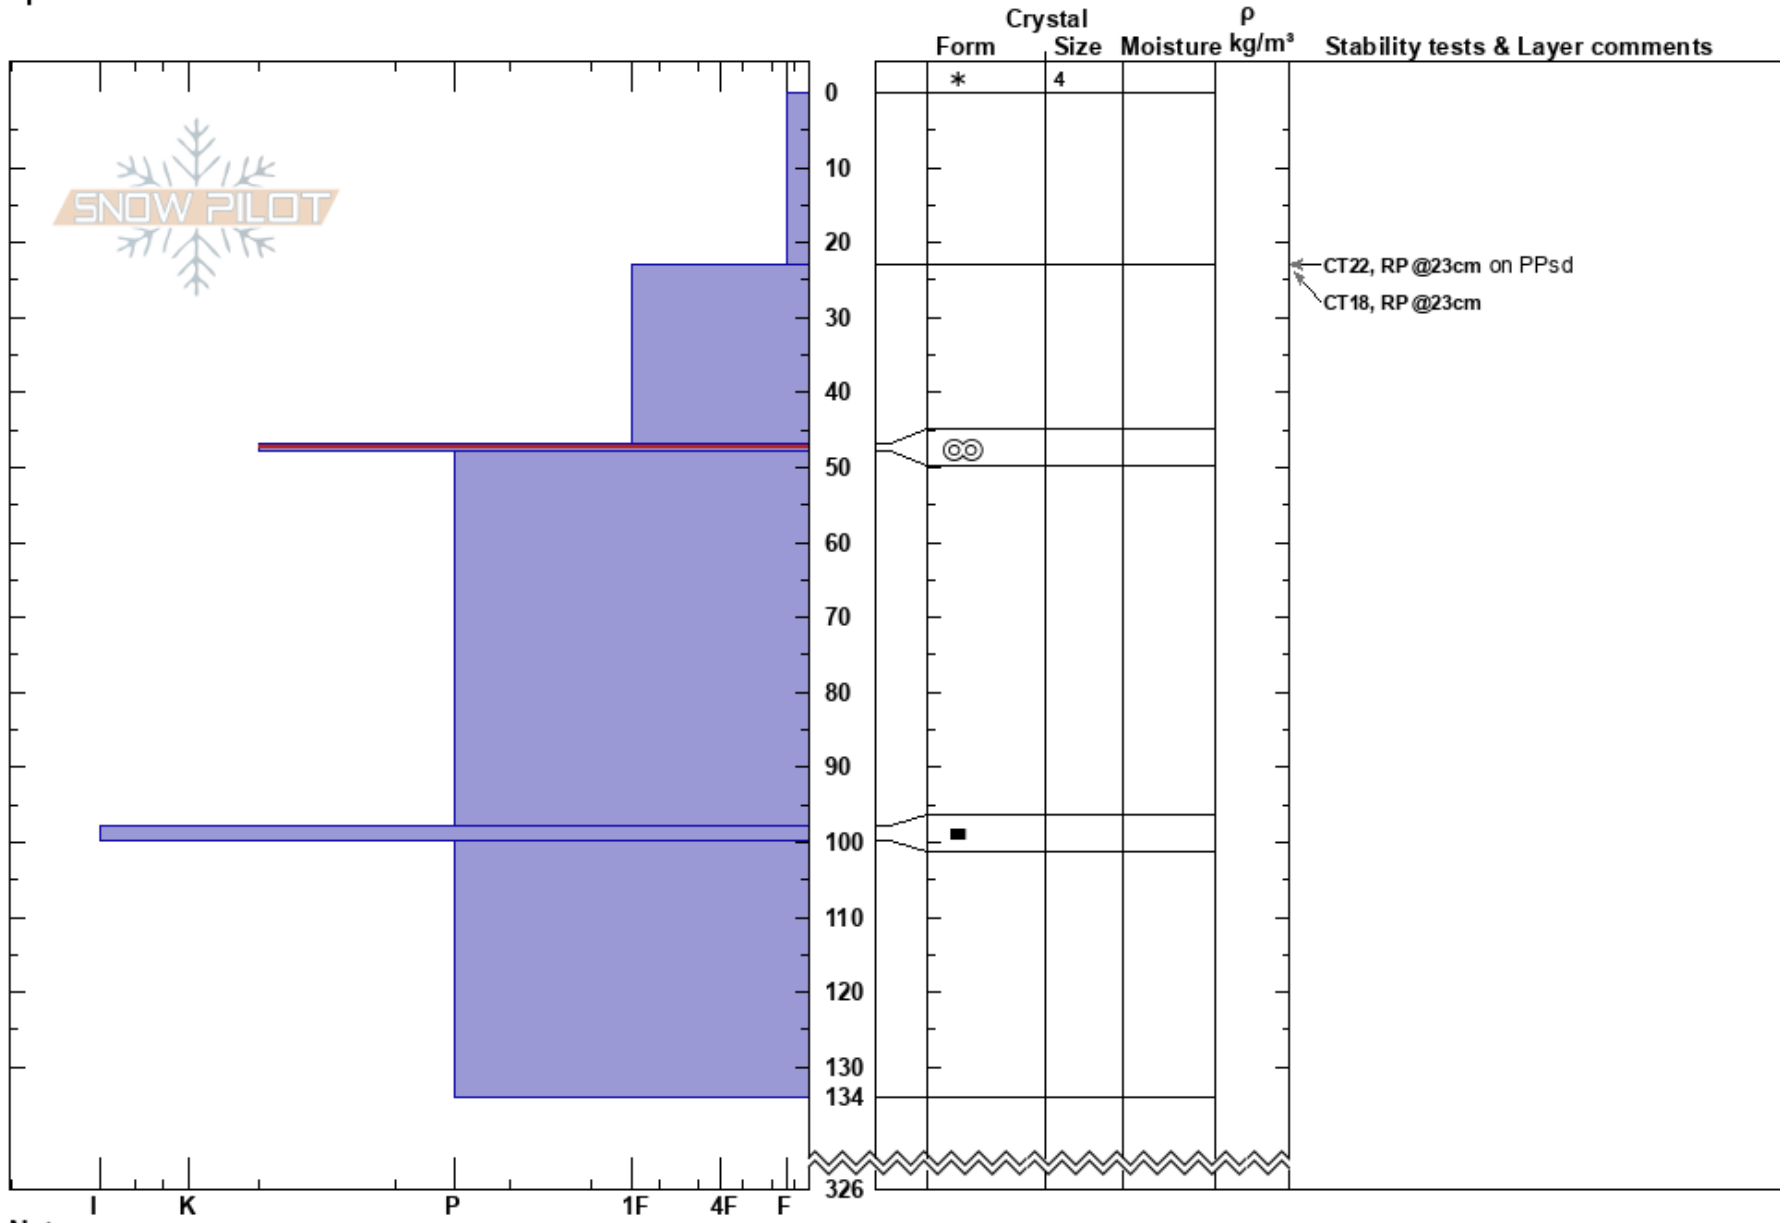

20220225 Cave Right
 Monashee
 BC
 Elevation: 2100 m
 Aspect: W
 Specifics:

Monashee Powder
 25/02/2022 - 12:25
 Co-ord:
 Slope Angle: 32°
 Wind Loading:

Stability:
 Air Temperature:
 Sky Cover: OVC
 Precipitation: NO
 Wind:

HS:326
 Layer Notes:
 47-48cm: Problematic layer

Notes: