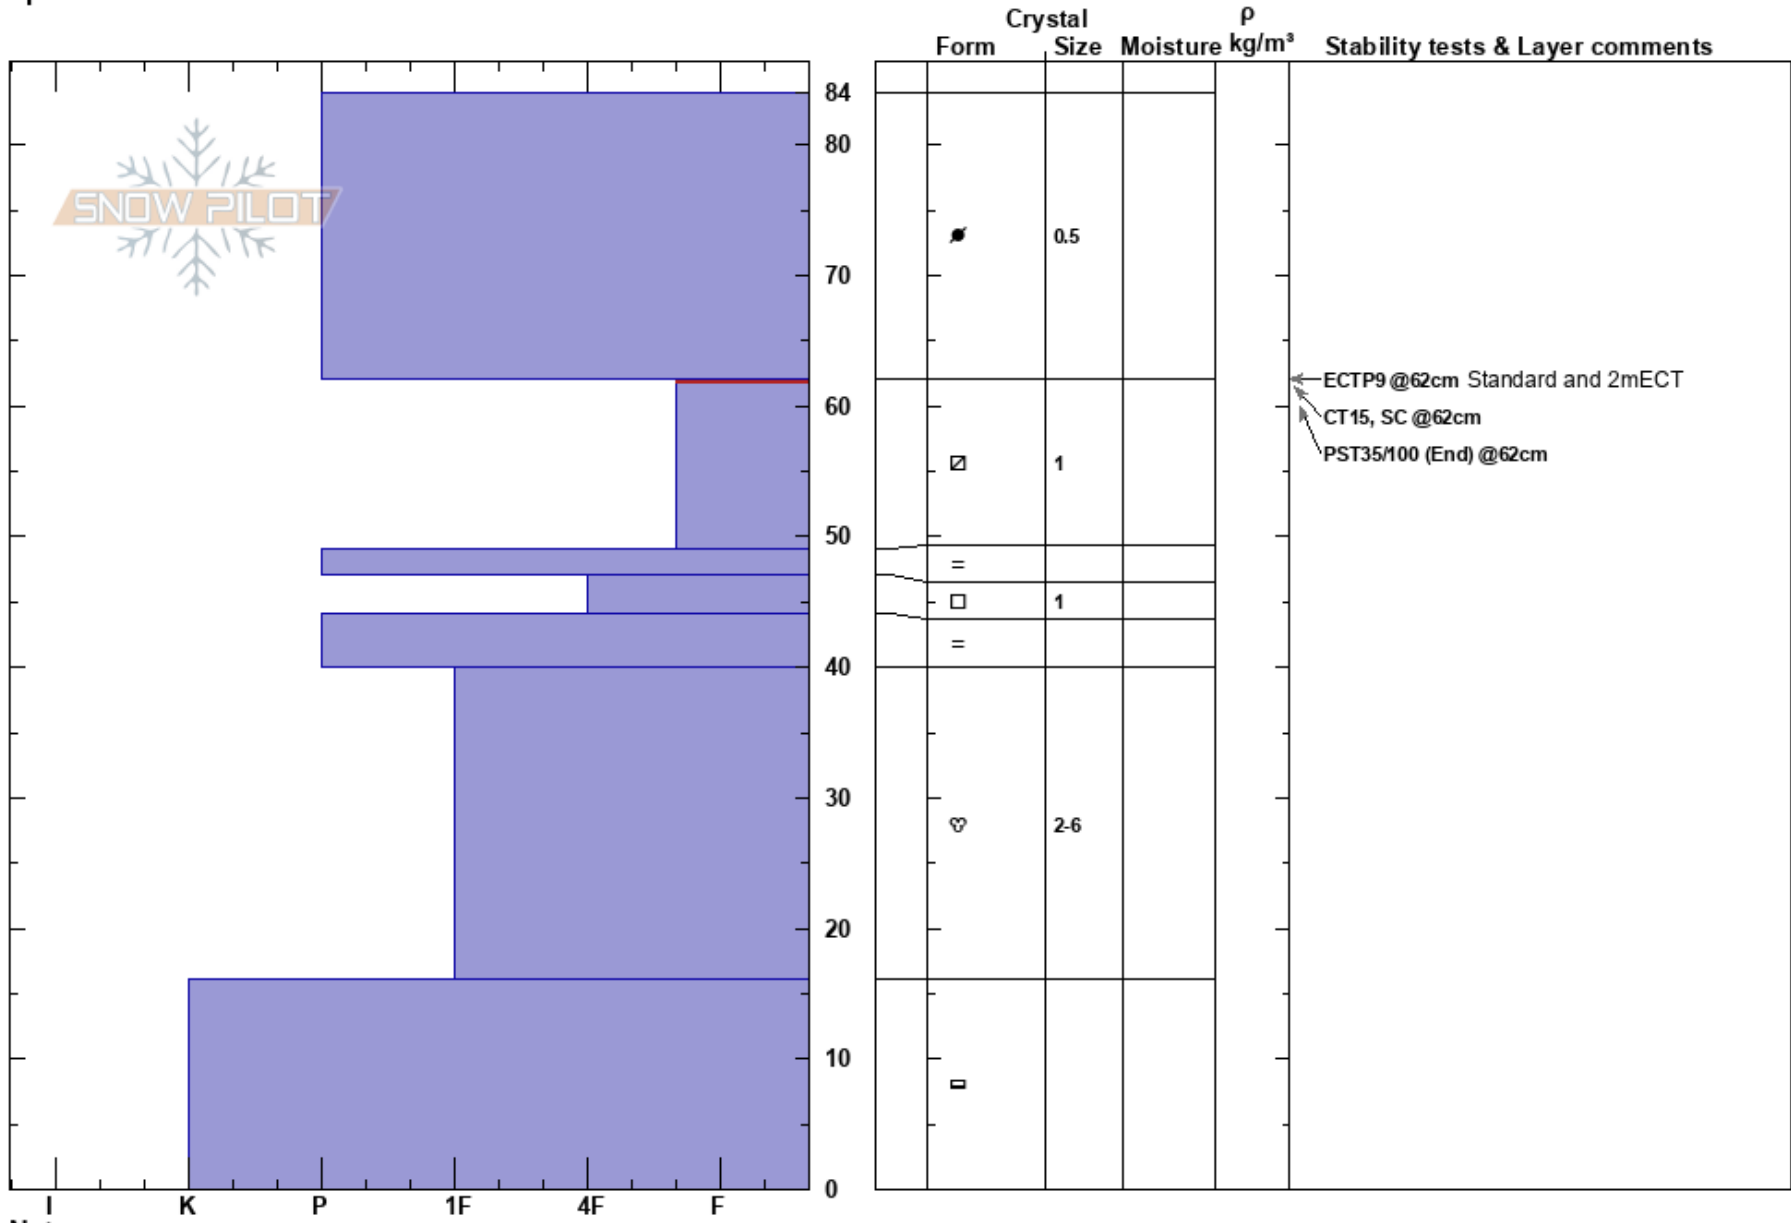

Incline Lake Peak
 Carson Range
 NV
Elevation: 9320 ft
Aspect: 290°
Specifics:

Brandon Schwartz
 12/07/2017 - 12:30pm
Co-ord: 39.29812N, -119.94483W
Slope Angle: 28°
Wind Loading: previous

Stability: Fair Stable
Air Temperature:
Sky Cover: CLR
Precipitation: NO
Wind: NE Moderate

HS:84
PS: 1 62-49cm:Problematic layer

Notes: Pit dug in area of hard wind slab in near treeline terrain. 2mECTP-11 @ 62 cm.