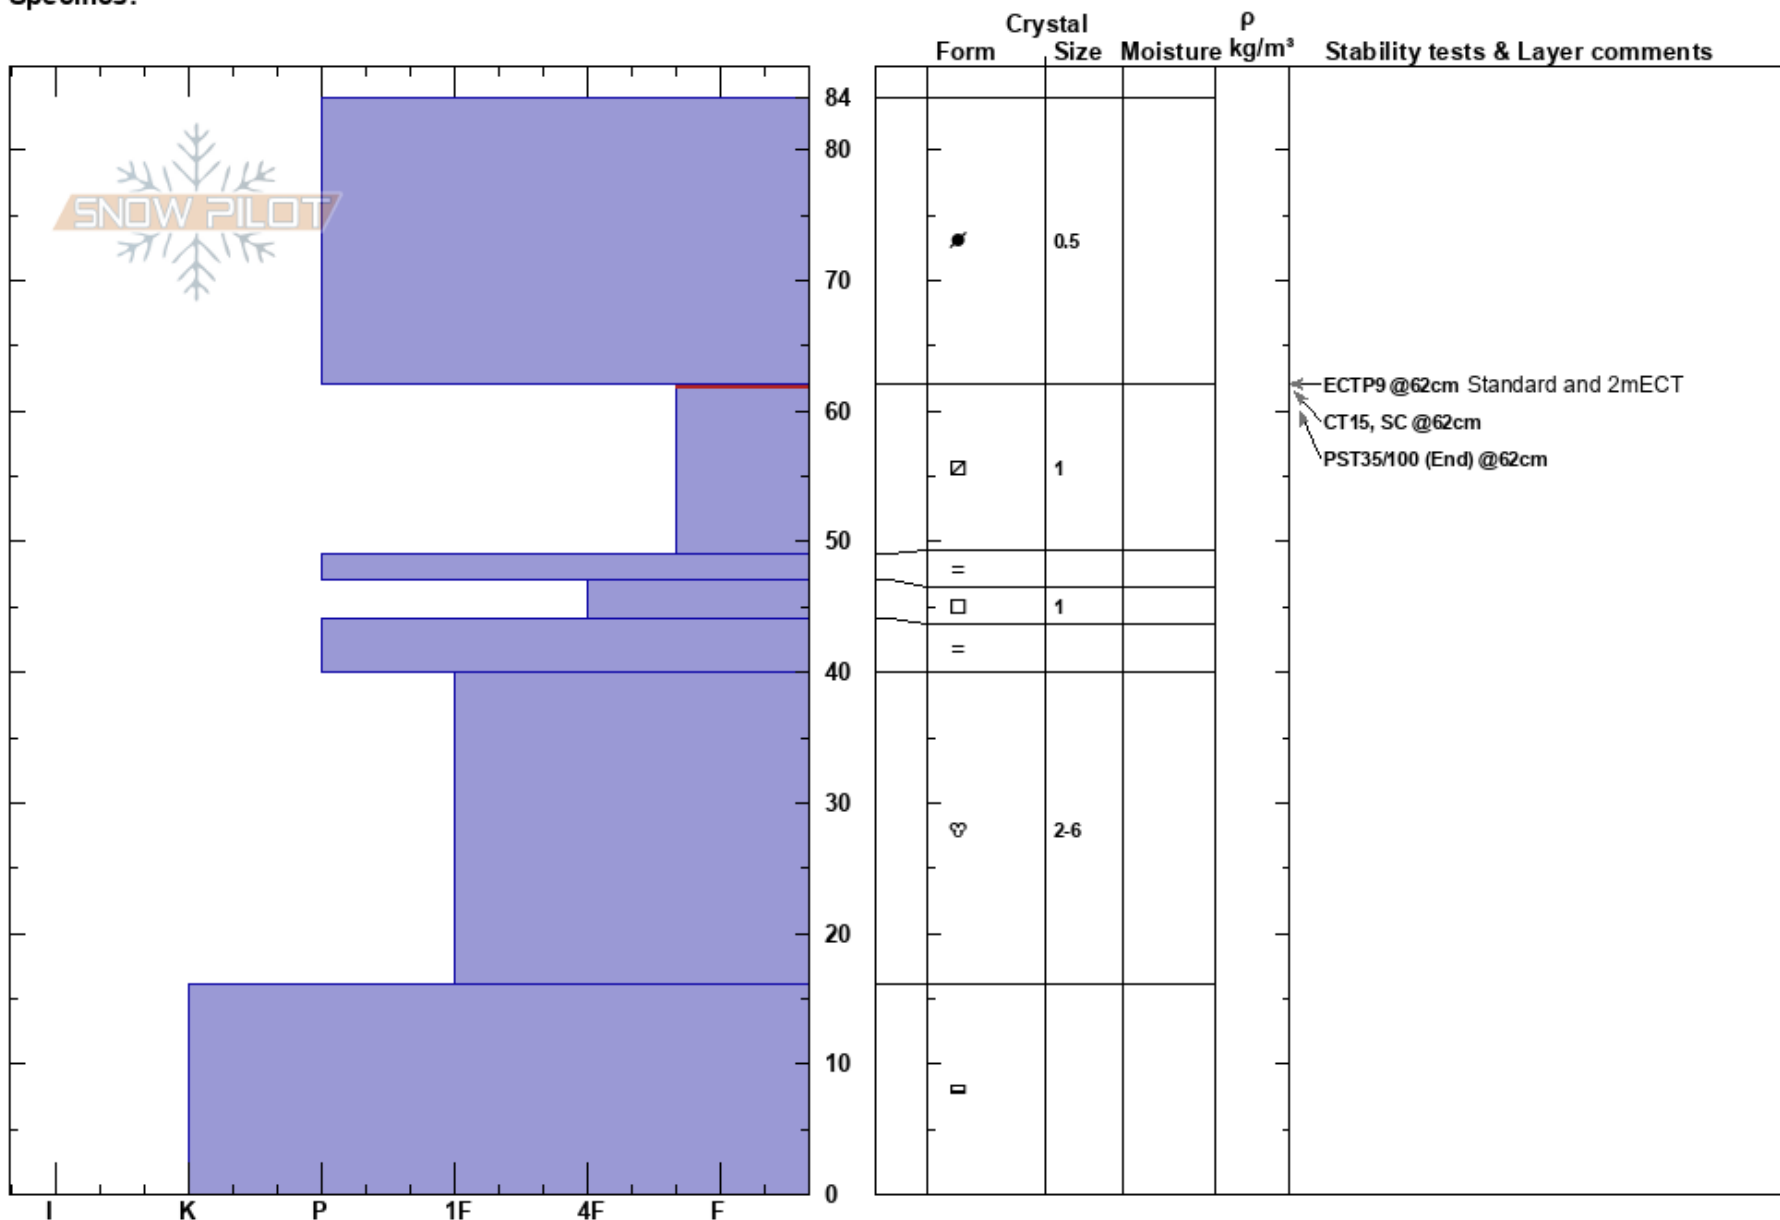

Incline Lake Peak
 Carson Range
 NV
Elevation: 9320 ft
Aspect: 290°
Specifics:

Brandon Schwartz
 12/07/2017 - 12:30pm
Co-ord: 39.29812N, -119.94483W
Slope Angle: 28°
Wind Loading: previous

Stability: Fair Stable
Air Temperature:
Sky Cover: CLR
Precipitation: NO
Wind: NE Moderate

HS:84
PS: 1 62-49cm:Problematic layer

Notes: Pit dug in area of hard wind slab in near treeline terrain. 2mECTP-11 @ 62 cm.