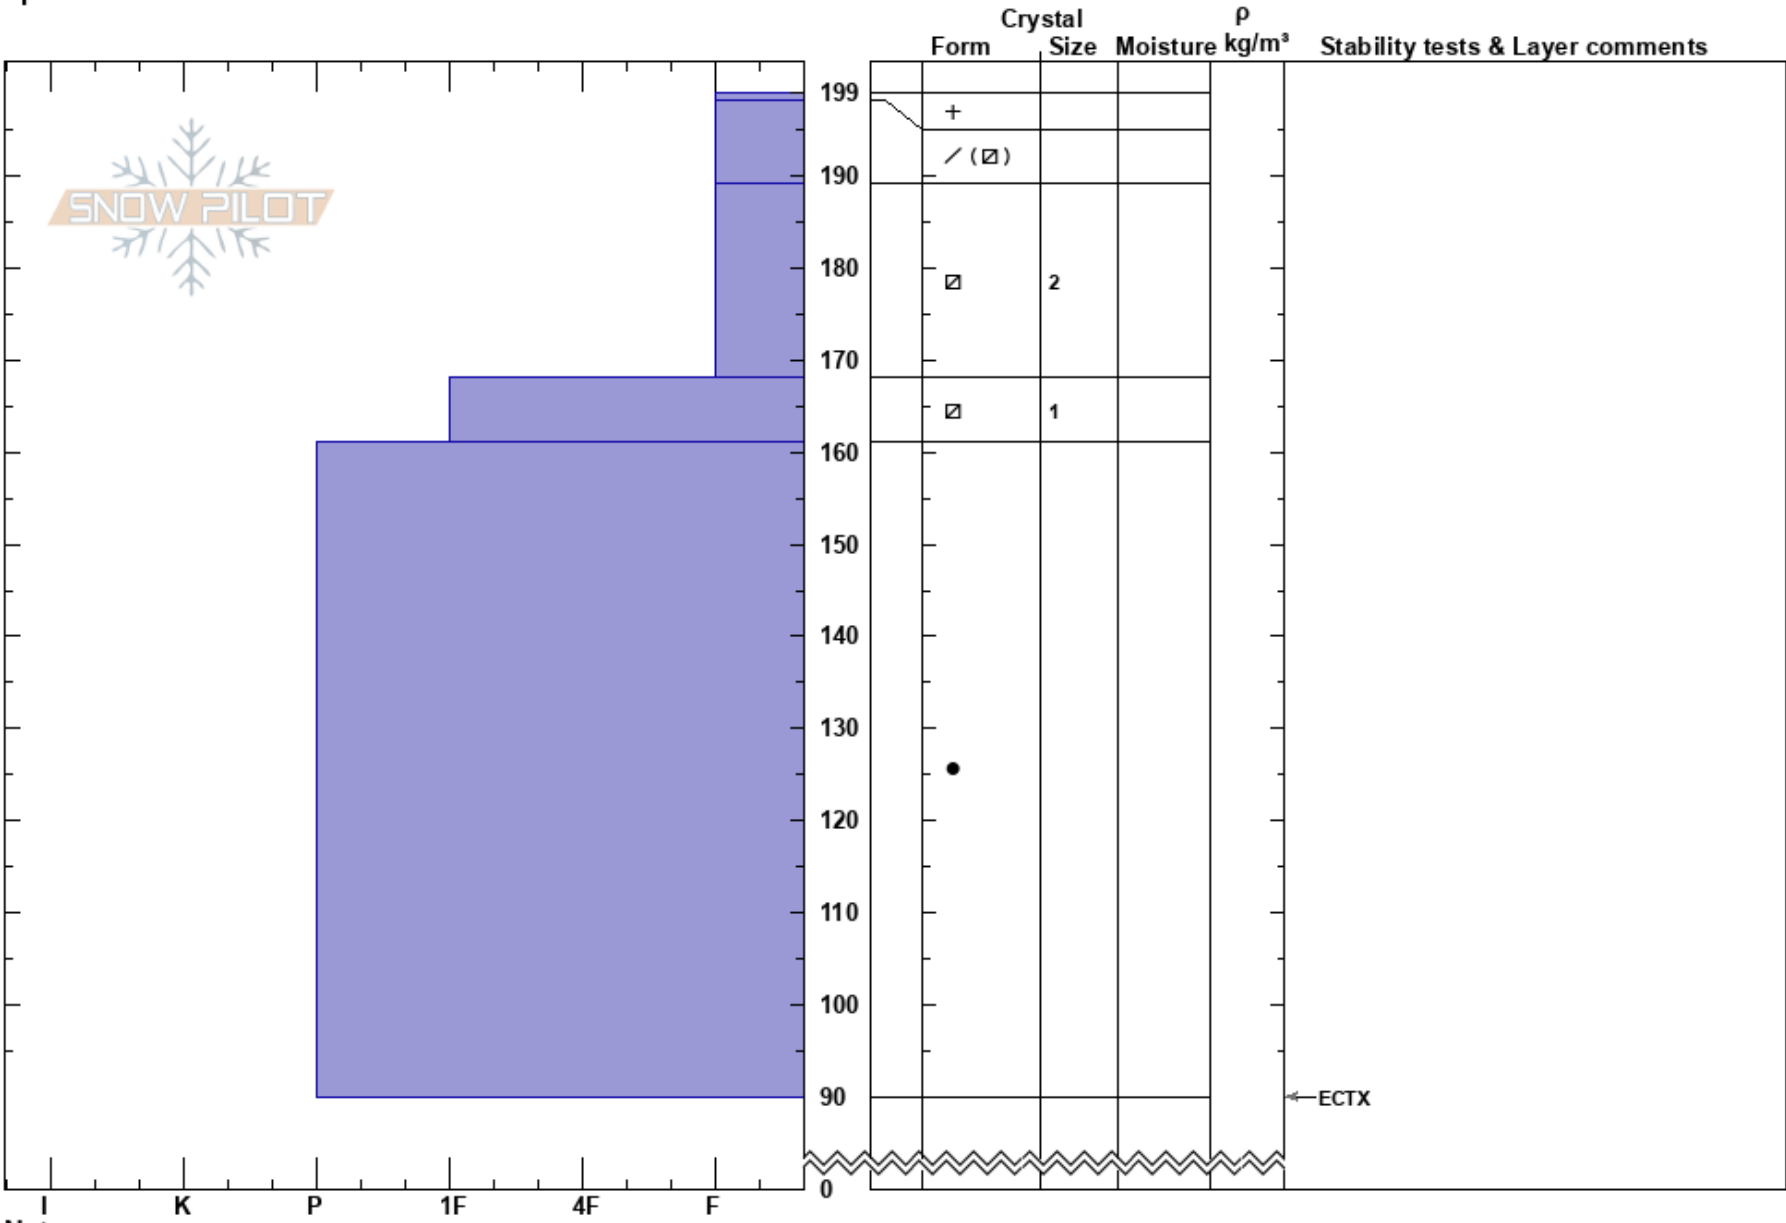

Sawtelle Road E-Facing
 Centennial Range
 ID
Elevation: 8965 ft
Aspect: 70°
Specifics:

Dave Zinn
 02/24/2022 - 11:20am
Co-ord: 44.55332N, -111.44514W
Slope Angle: 20°
Wind Loading: previous

Stability: Very Good **HS:**199 **Layer Notes:**
Air Temperature: -17°C **PF:**30 189-168cm:Problematic layer
Sky Cover: OVC
Precipitation: NO
Wind: Calm