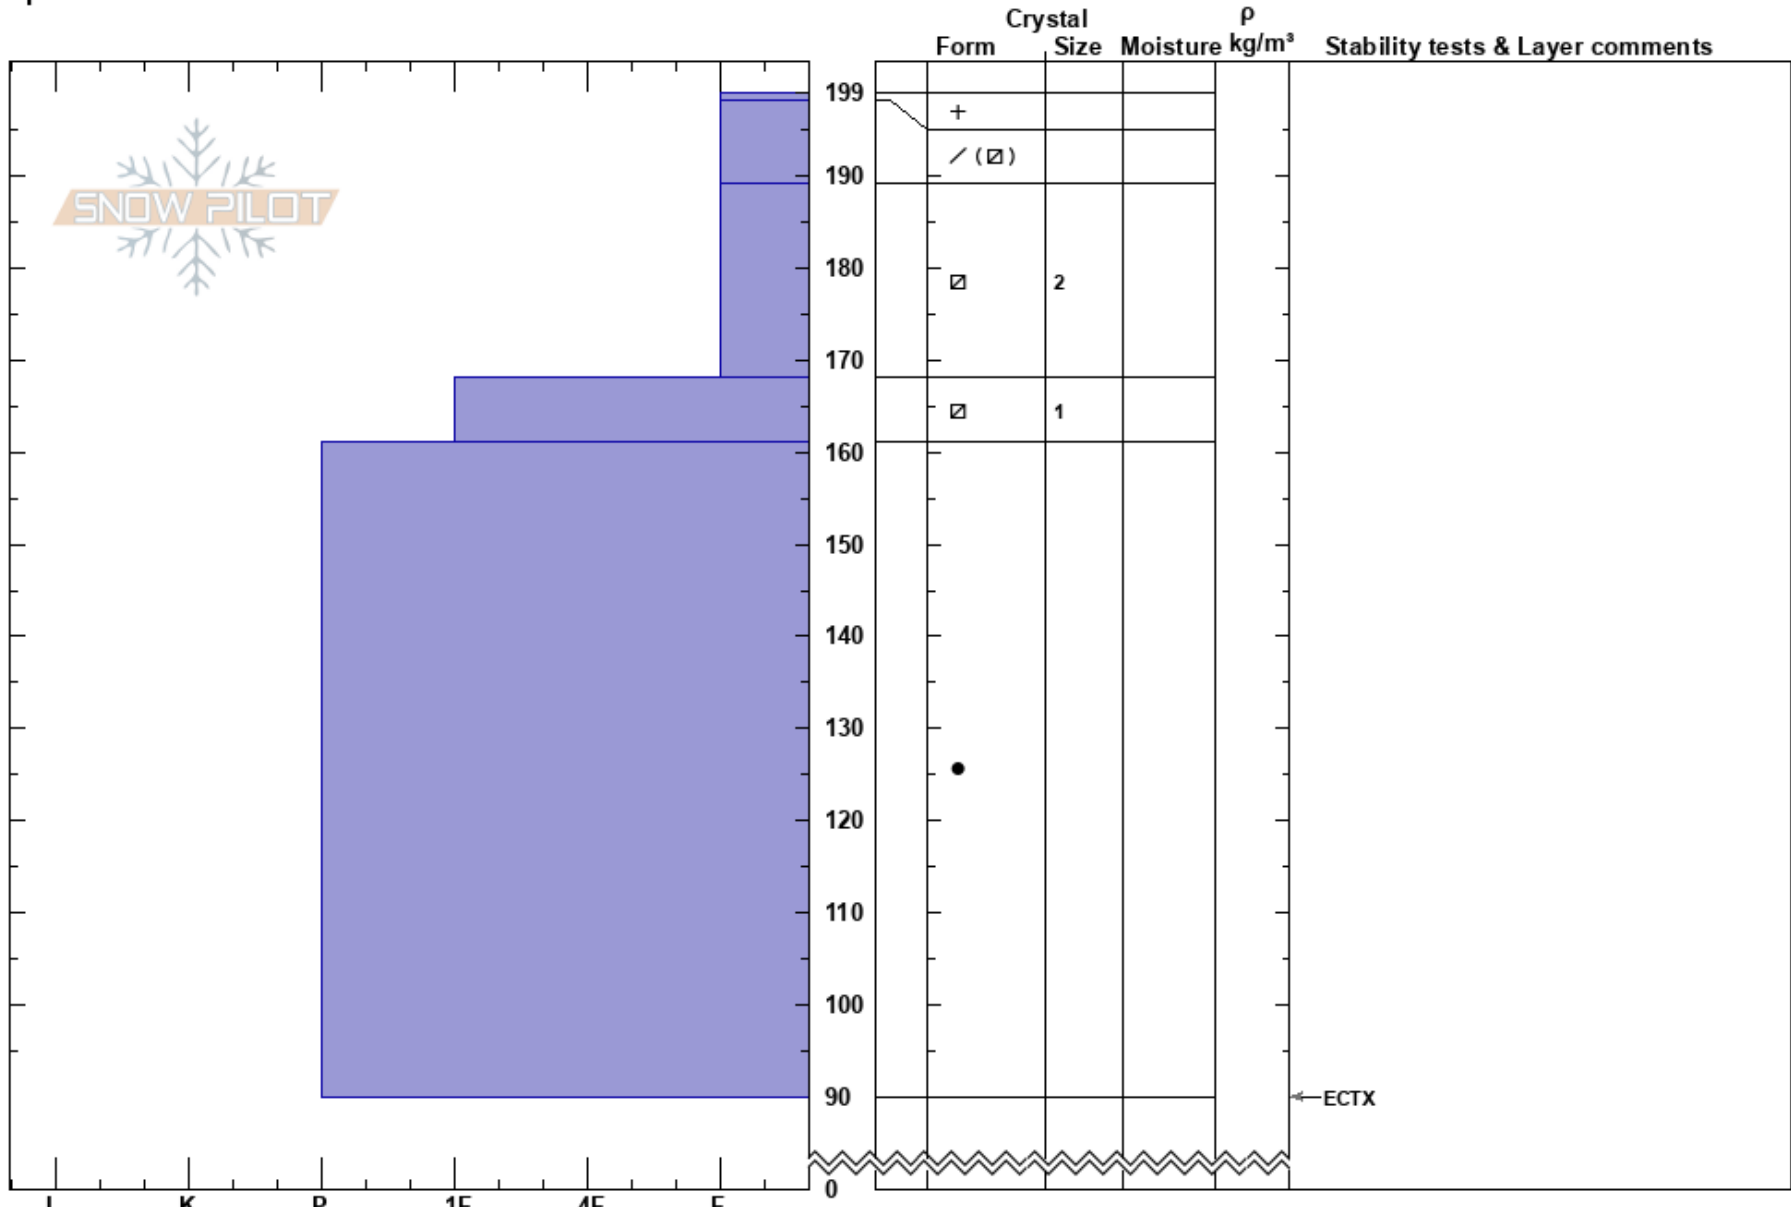

Sawtelle Road E-Facing
 Centennial Range
 ID
 Elevation: 8965 ft
 Aspect: 70°
 Specifics:

Dave Zinn
 02/24/2022 - 11:20am
 Co-ord: 44.55332N, -111.44514W
 Slope Angle: 20°
 Wind Loading: previous

Stability: Very Good HS:199 Layer Notes:
 Air Temperature: -17°C PF:30 189-168cm:Problematic layer
 Sky Cover: OVC
 Precipitation: NO
 Wind: Calm