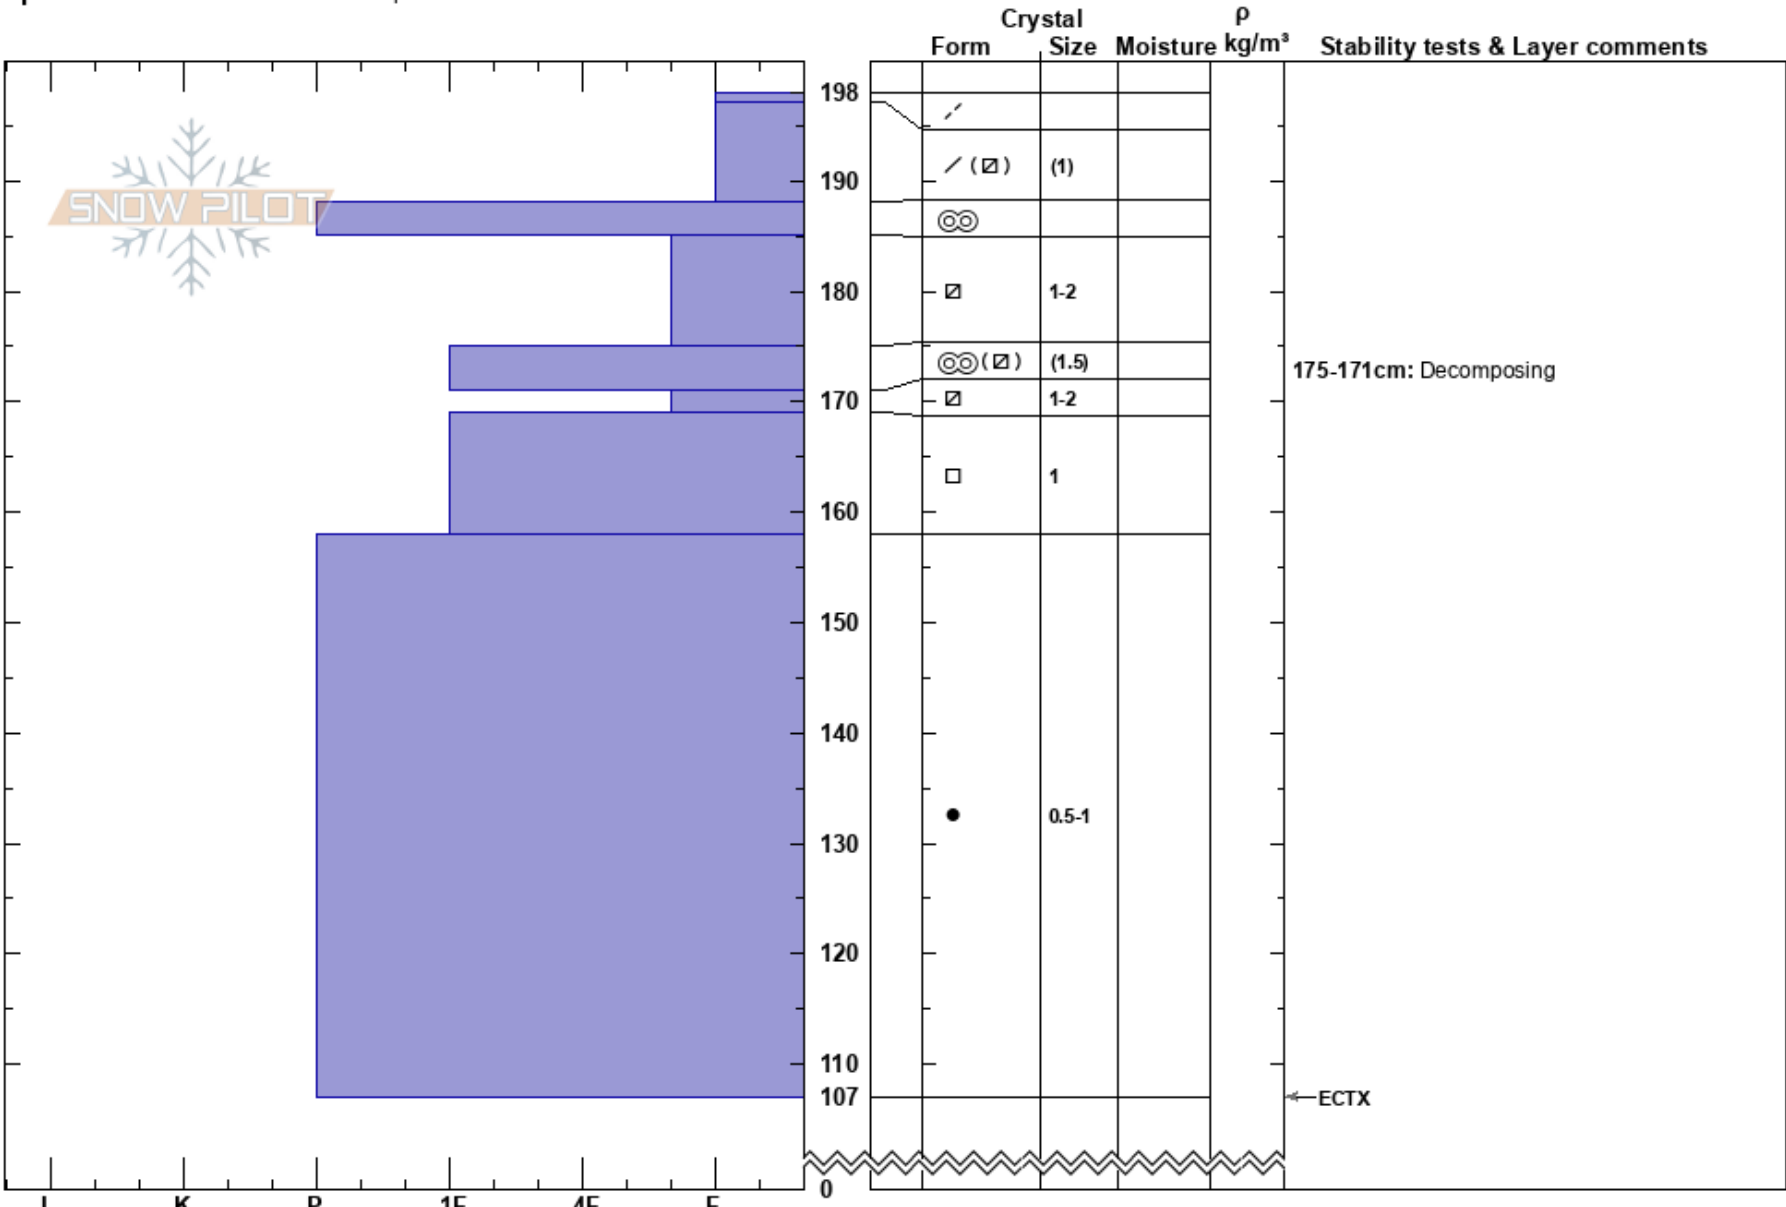

Sawtelle Road S-Facing
 Centennial Range
 ID
 Elevation: 9043 ft
 Aspect: 200°
 Specifics: Snowmobile tracks on slope

Dave Zinn
 02/24/2022 - 11:20am
 Co-ord: 44.55495N, -111.44540W
 Slope Angle: 15°
 Wind Loading: no

Stability: Very Good
 Air Temperature: -17°C
 Sky Cover: OVC
 Precipitation: NO
 Wind: Calm

HS:198
 185-175cm: Problematic layer
 175-171cm: Decomposing

Notes: