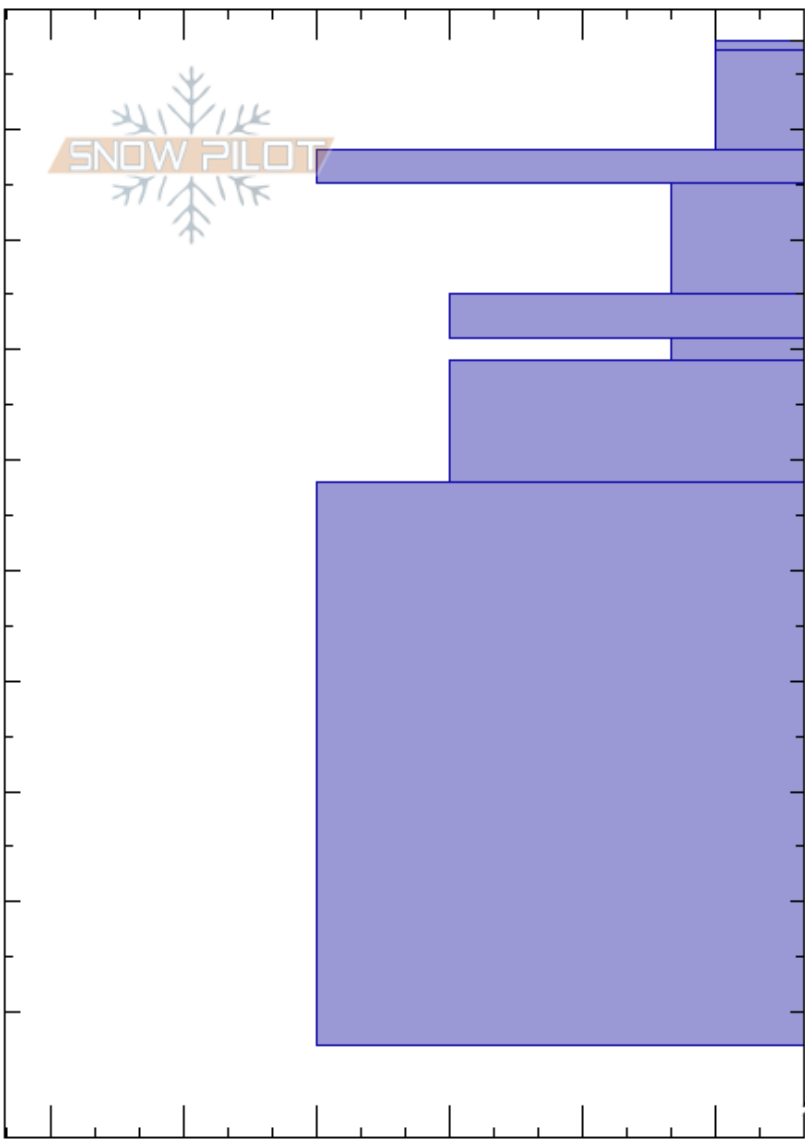

Sawtelle Road S-Facing
 Centennial Range
 ID
Elevation: 9043 ft
Aspect: 200°
Specifics: Snowmobile tracks on slope

Dave Zinn
 02/24/2022 - 11:20am
Co-ord: 44.55495N, -111.44540W
Slope Angle: 15°
Wind Loading: no

Stability: Very Good
Air Temperature: -17°C
Sky Cover: OVC
Precipitation: NO
Wind: Calm

HS: 198
Layer Notes:
 185-175cm: Problematic layer
 175-171cm: Decomposing

Depth (cm)	Crystal		Moisture	ρ kg/m ³	Stability tests & Layer comments
	Form	Size			
198					
190	/ (∅)	(1)			
180	⊠	1-2			
170	⊙⊙ (∅)	(1.5)			175-171cm: Decomposing
170	⊠	1-2			
160	□	1			
130	•	0.5-1			
107					← ECTX